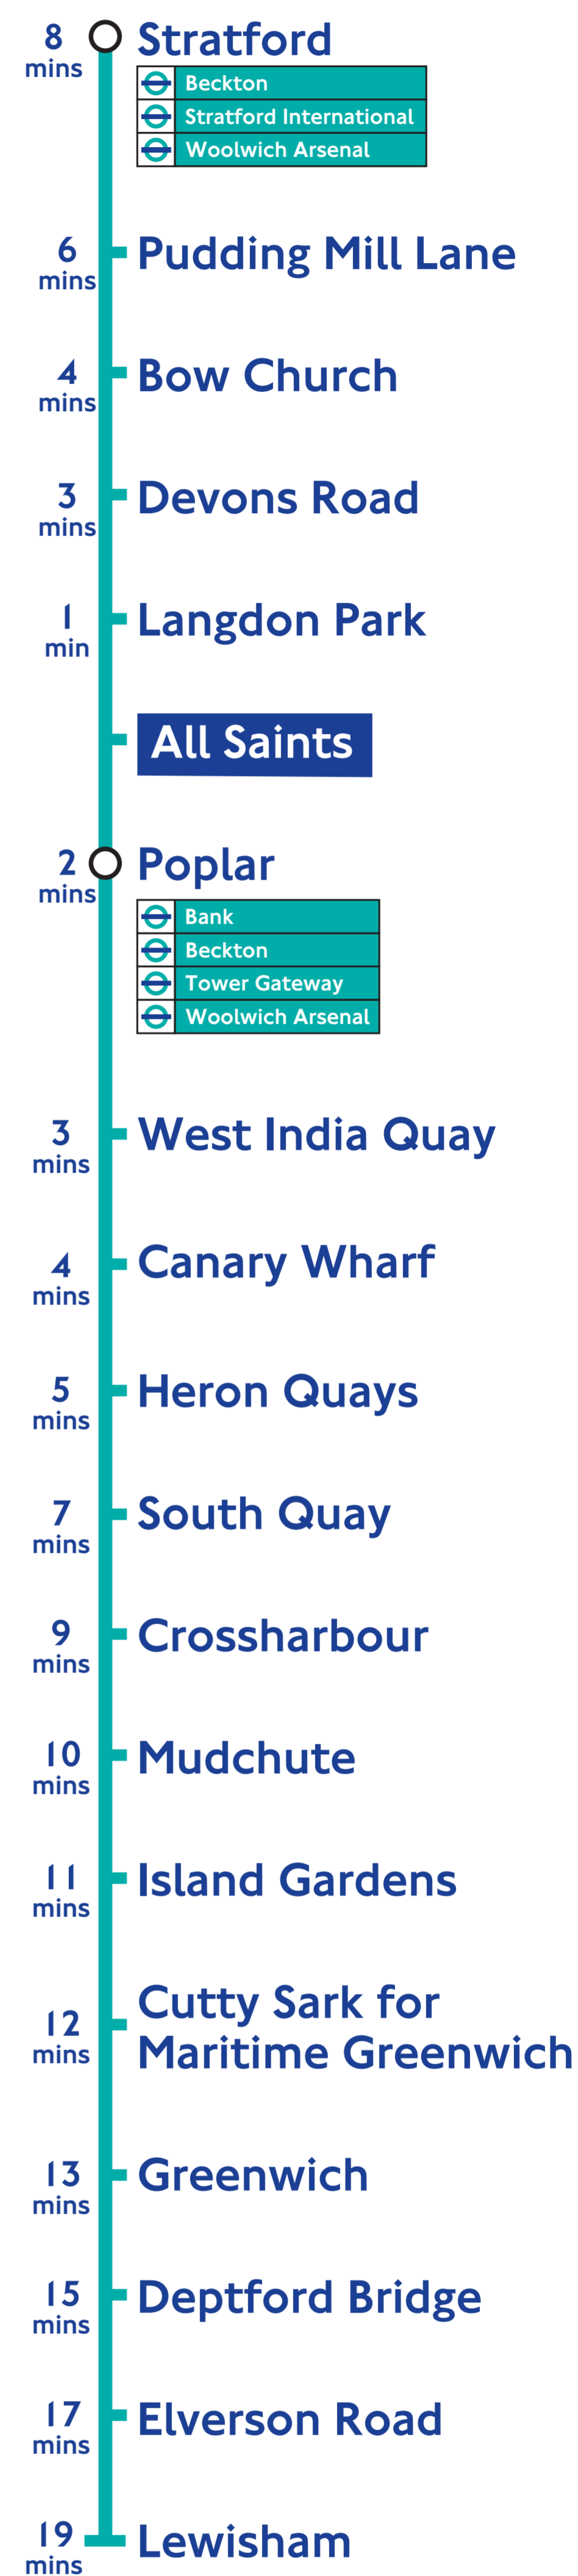

Trains from All Saints

Platform 1 To Stratford

First train 0510 (Sundays 0640)

Last train 0040 (Sundays 2340)

Trains run every **6-10** minutes

Platform 2 To Canary Wharf and Lewisham

First train 0534 (Sundays 0704)

Last train 0044 (Sundays 2344)

Trains run every **6-10** minutes

Some trains run through to Lewisham during Monday to Friday morning peak hours. Change at Canary Wharf at other times.

For further details of frequencies visit www.dlr.co.uk

Average journey times of through trains from this station

For further information:

- 24 hour travel information, 0843 222 1234
You pay no more than 5p per minute if calling from a BT landline. There may be a connection charge. Charges from mobiles or other landline providers may vary.
- Mobile website: www.dlr.co.uk/mobile for live DLR travel information on your mobile phone
- Assistance in the event of a lift failure, 020 7363 9777
- Textphone, 020 7093 0999