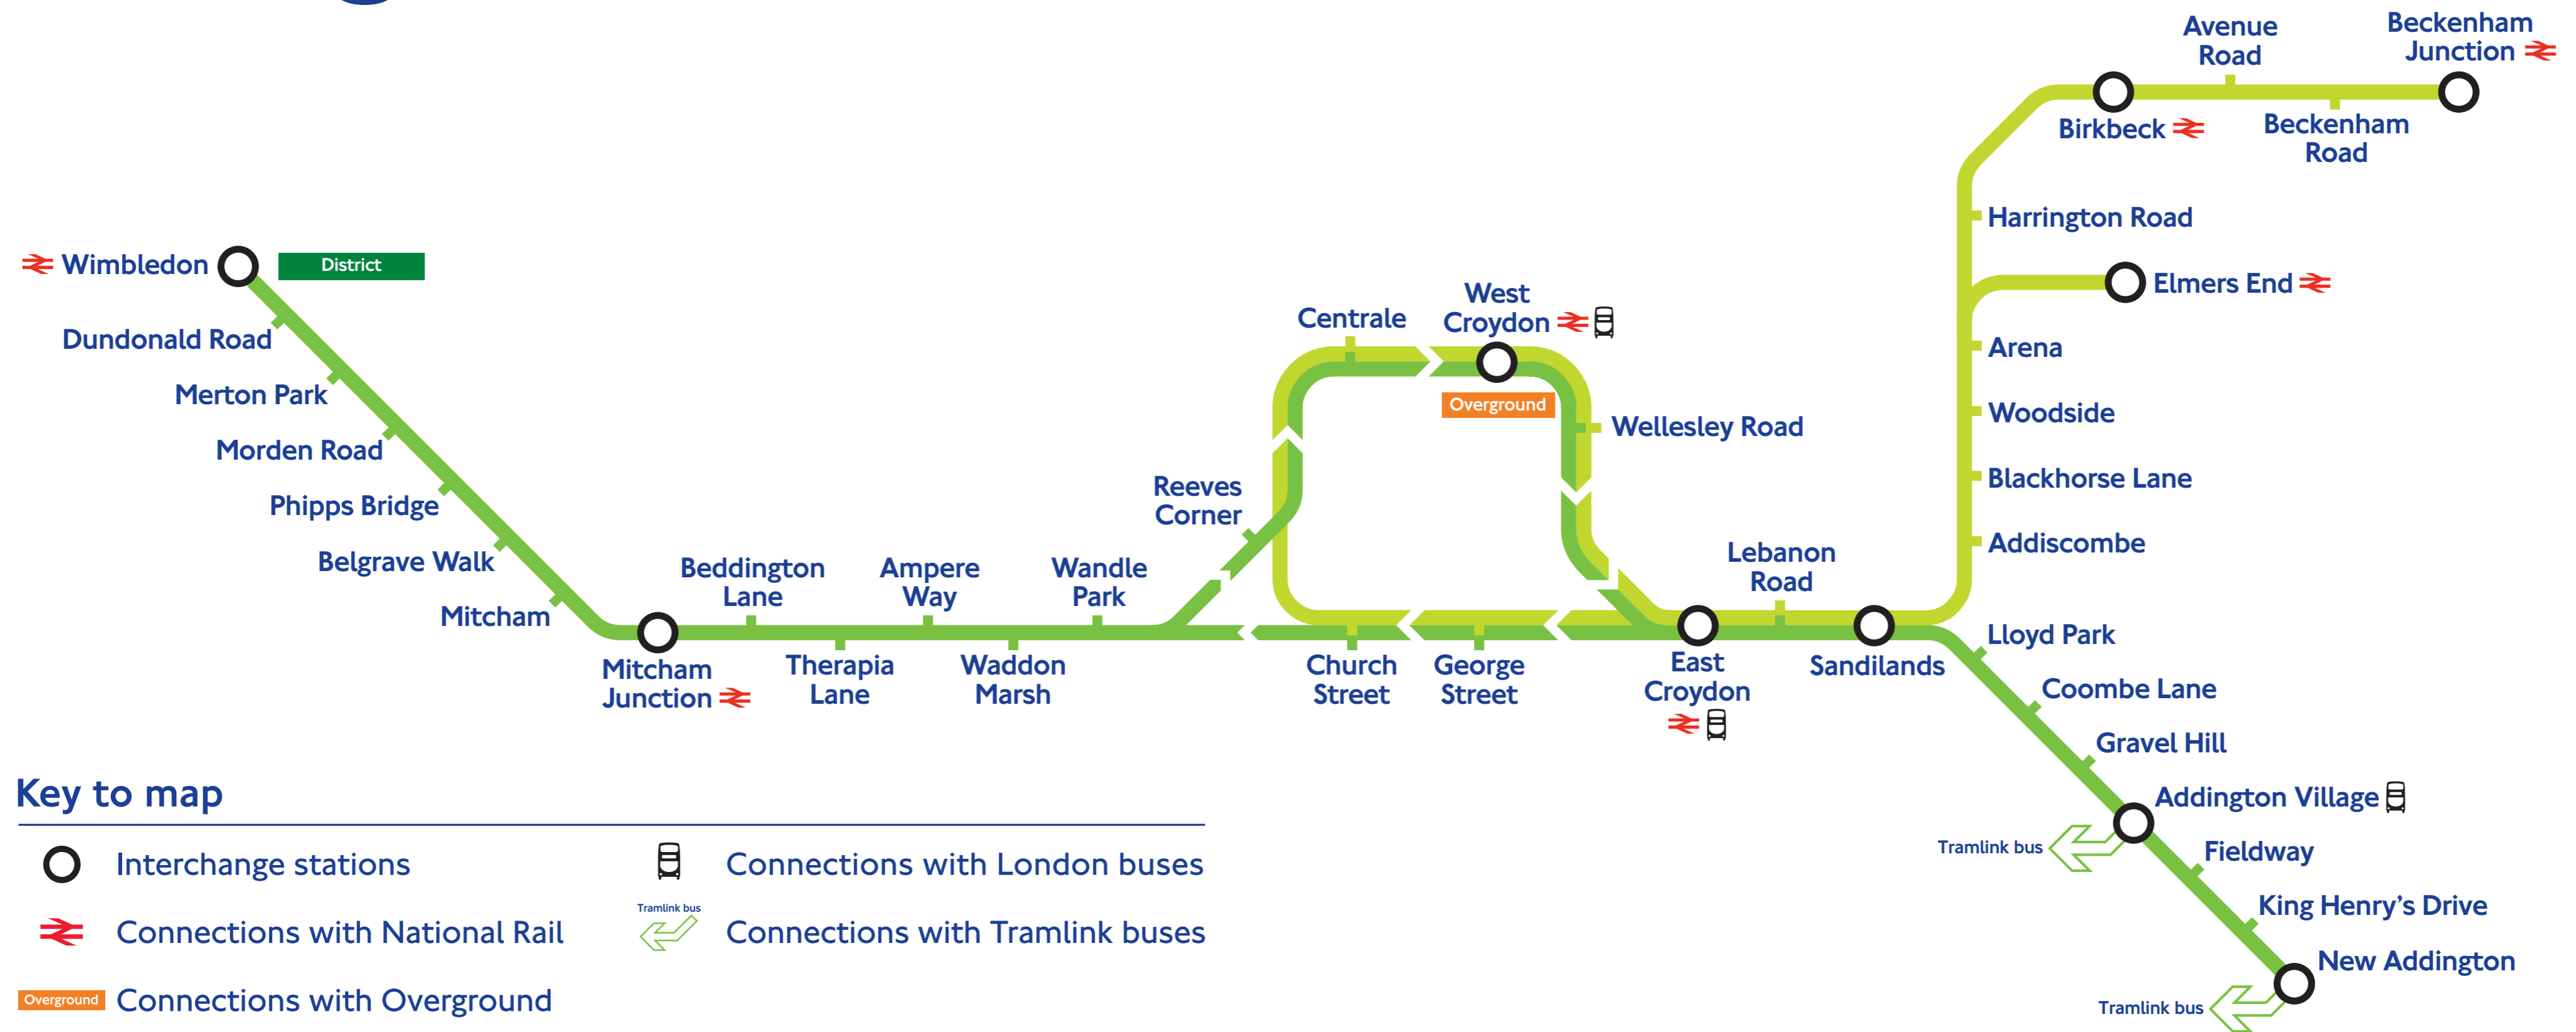

## George Street

## Timetable

George Street to Wimbledon																			
	First	Morning service						Peak service			Evening service								
Monday to Friday	0510	0530	0550	0610	0625	0640	0652		0703	then every 7/8 mins until	2043	2058	then at 13, 28, 43, 58 mins past until	0013	0028T	0043T	0058T	0113T	0128T
Saturday	0510	0530	0550	0610	0630	then at 45, 00, 15, 30 mins past until		0830	0840	then every 7/8 mins until	1803	1813	then at 28, 43, 58, 13 mins past until	0013	0028T	0043T	0058T	0113T	0128T
Sunday	0658								0713	then at 28, 43, 58, 13 mins past until				0013	0028T	0043T	0058T	0113T	0128T
Additional journeys to Therapia Lane only: Mon-Fri - 2051, 2106, 2121, 2136, 2151, 2206 Sat - 1820, 1829, 1832, 1847, 1902, 1915, 1921, 1936													T = Therapia Lane only.						

George Street to Beckenham Junction																		
	First	Morning service						Peak service			Evening service							
Monday to Friday	0504	0534	0600	0618				0636	then every 12 mins until	1911	1922	1934	then at 49, 04, 19, 34 mins past until	0034				
Saturday	0504	0534	0604	then at 19, 34, 49, 04 mins past until			0819	0835	then every 12 mins until	1811	1822	1834	then at 49, 04, 19, 34 mins past until	0034				
Sunday	0734								0749	then at 04, 19, 34, 49 mins past until				0034				
Every 10 minutes 0700-0930 Monday - Friday																		

Times shown above are a guide only. Please see timetable leaflet or departure times posters at each stop for full details.  
 ♦ New Addington to Wimbledon and Wimbledon to New Addington is 20 minutes before 0600 Monday - Saturday.  
 † Later trams run to Therapia Lane and do not serve Centrale and West Croydon. \* Earlier trams start from Therapia Lane. † Later trams run to Therapia Lane only.  
 The services from Elmers End and Beckenham Junction to/from West Croydon each run every 10 minutes 0700-0930 Monday - Friday.  
 Δ Until 2100 Monday - Friday.