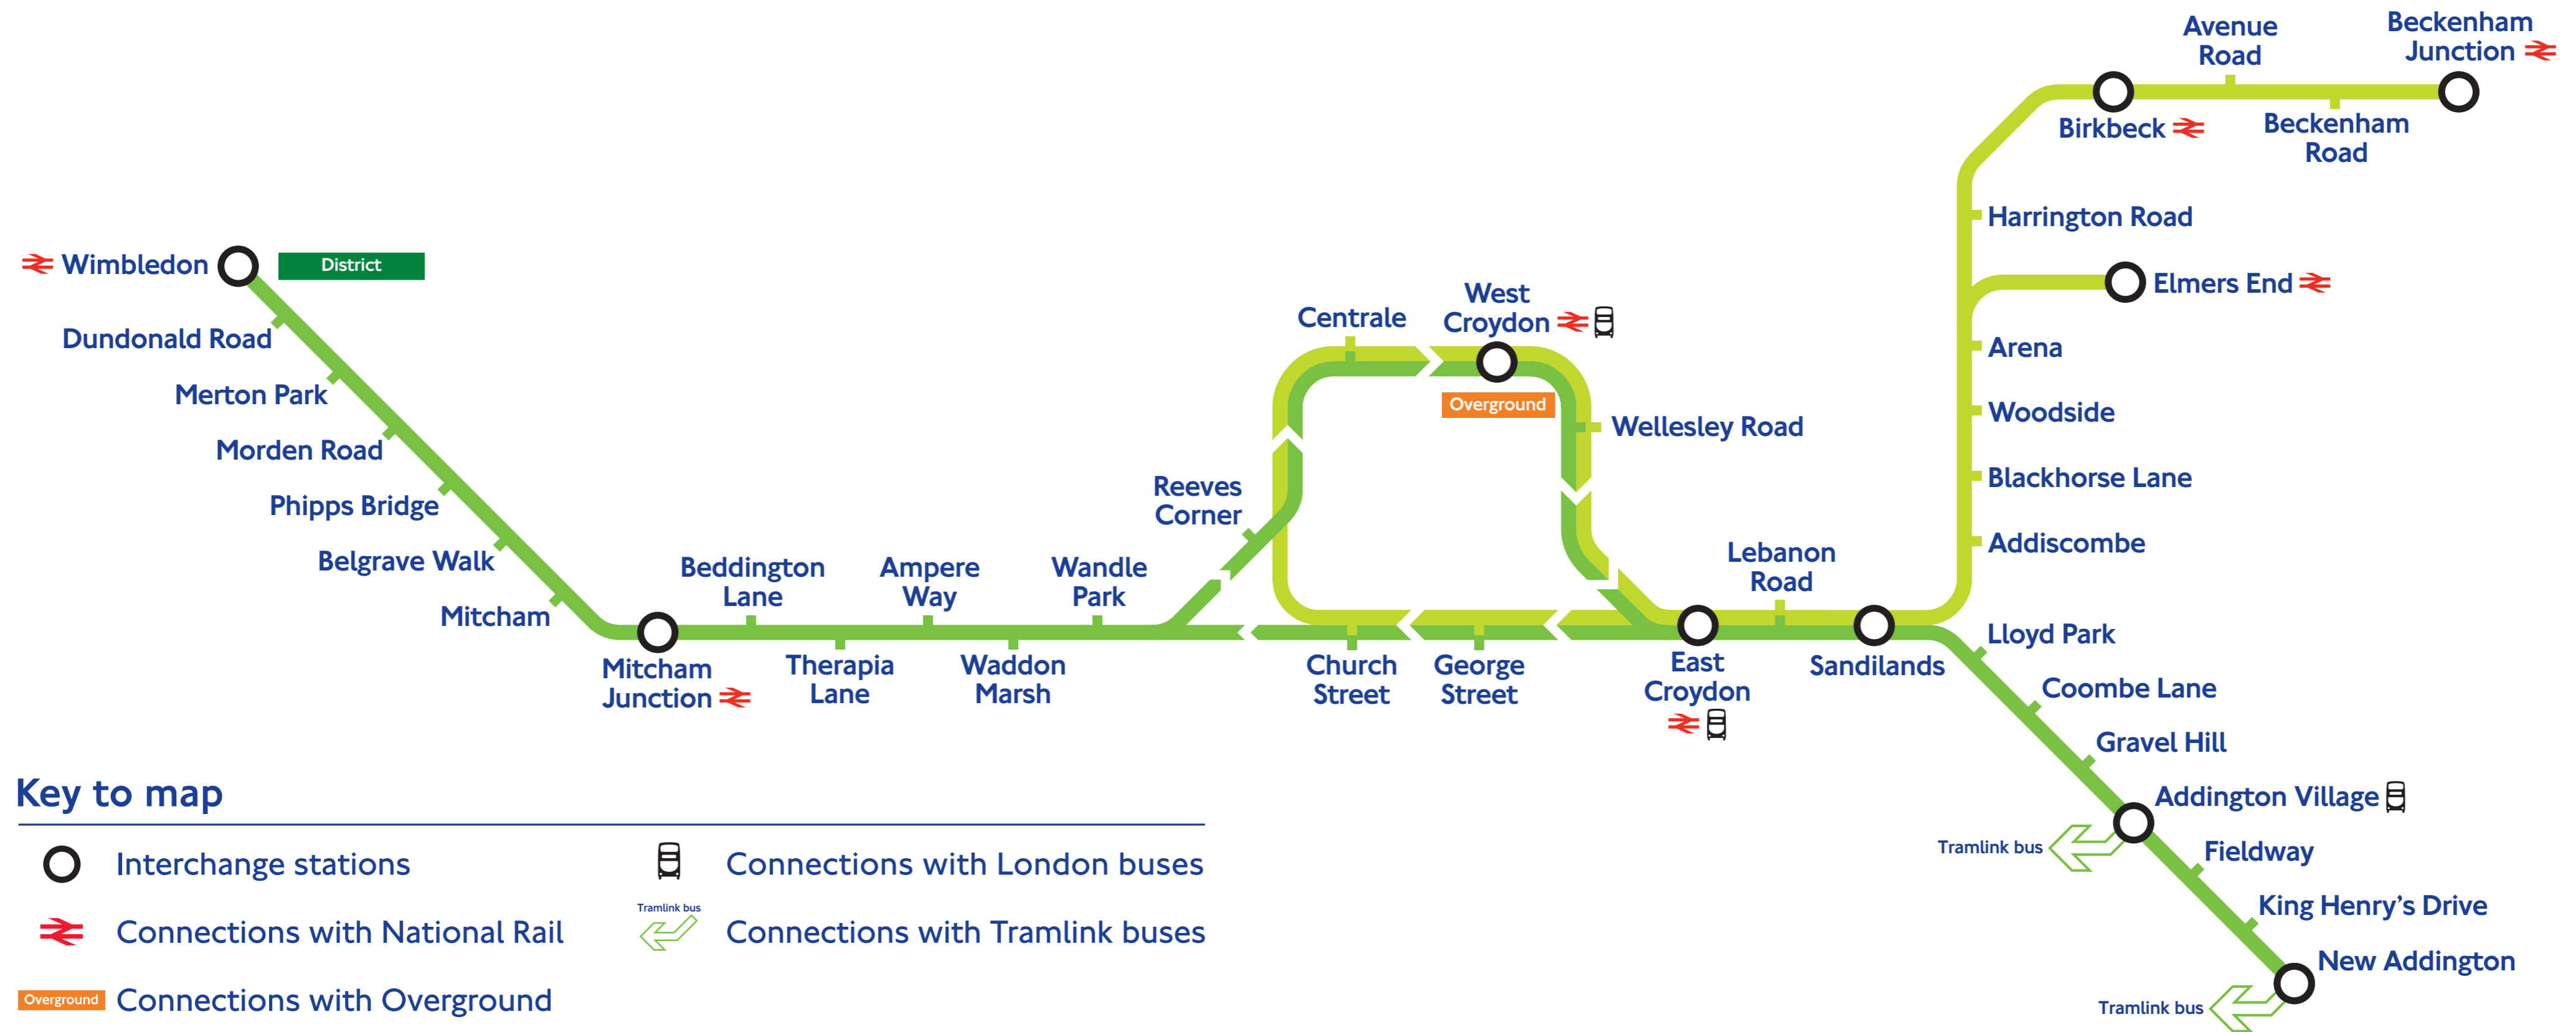

# London Tramlink timetable information

### Key to map

- Interchange stations
- Connections with National Rail
- Connections with Overground
- Connections with London buses
- Connections with Tramlink buses

### Fieldway to Wimbledon

	First	Morning service							Peak service				Evening service							
Monday to Friday	0453	0513	0533	0553	0608	0623	0635		0646	then every 7/8 mins until	2026	2041	then at 56, 11, 26, 41 mins past until	2356	0011T	0026T	0041T	0056T	0111T	
Saturday	0453	0513	0533	0553	0613	then at 28, 43, 58, 13 mins past until		0813	0823	then every 7/8 mins until	1746	1756	1811	then at 26, 41, 56, 11 mins past until	2356	0011T	0026T	0041T	0056T	0111T
Sunday	0641								0656	then at 11, 26, 41, 56 mins past until					2356	0011T	0026T	0041T	0056T	0111T
Additional journeys to Therapia Lane only: Mon-Fri - 2034, 2049, 2104, 2119, 2134, 2149 Sat - 1803, 1815, 1830, 1845, 1904, 1919 T = Therapia Lane only.																				

Times shown above are a guide only. Please see timetable leaflet or departure times posters at each stop for full details.  
 ♦ New Addington to Wimbledon and Wimbledon to New Addington is 20 minutes before 0600 Monday - Saturday.  
 T Later trams run to Therapia Lane and do not serve Centrale and West Croydon. \* Earlier trams start from Therapia Lane. † Later trams run to Therapia Lane only.  
 The services from Elmers End and Beckenham Junction to/from West Croydon each run every 10 minutes 0700-0930 Monday-Friday.  
 Δ Until 2100 Monday - Friday.