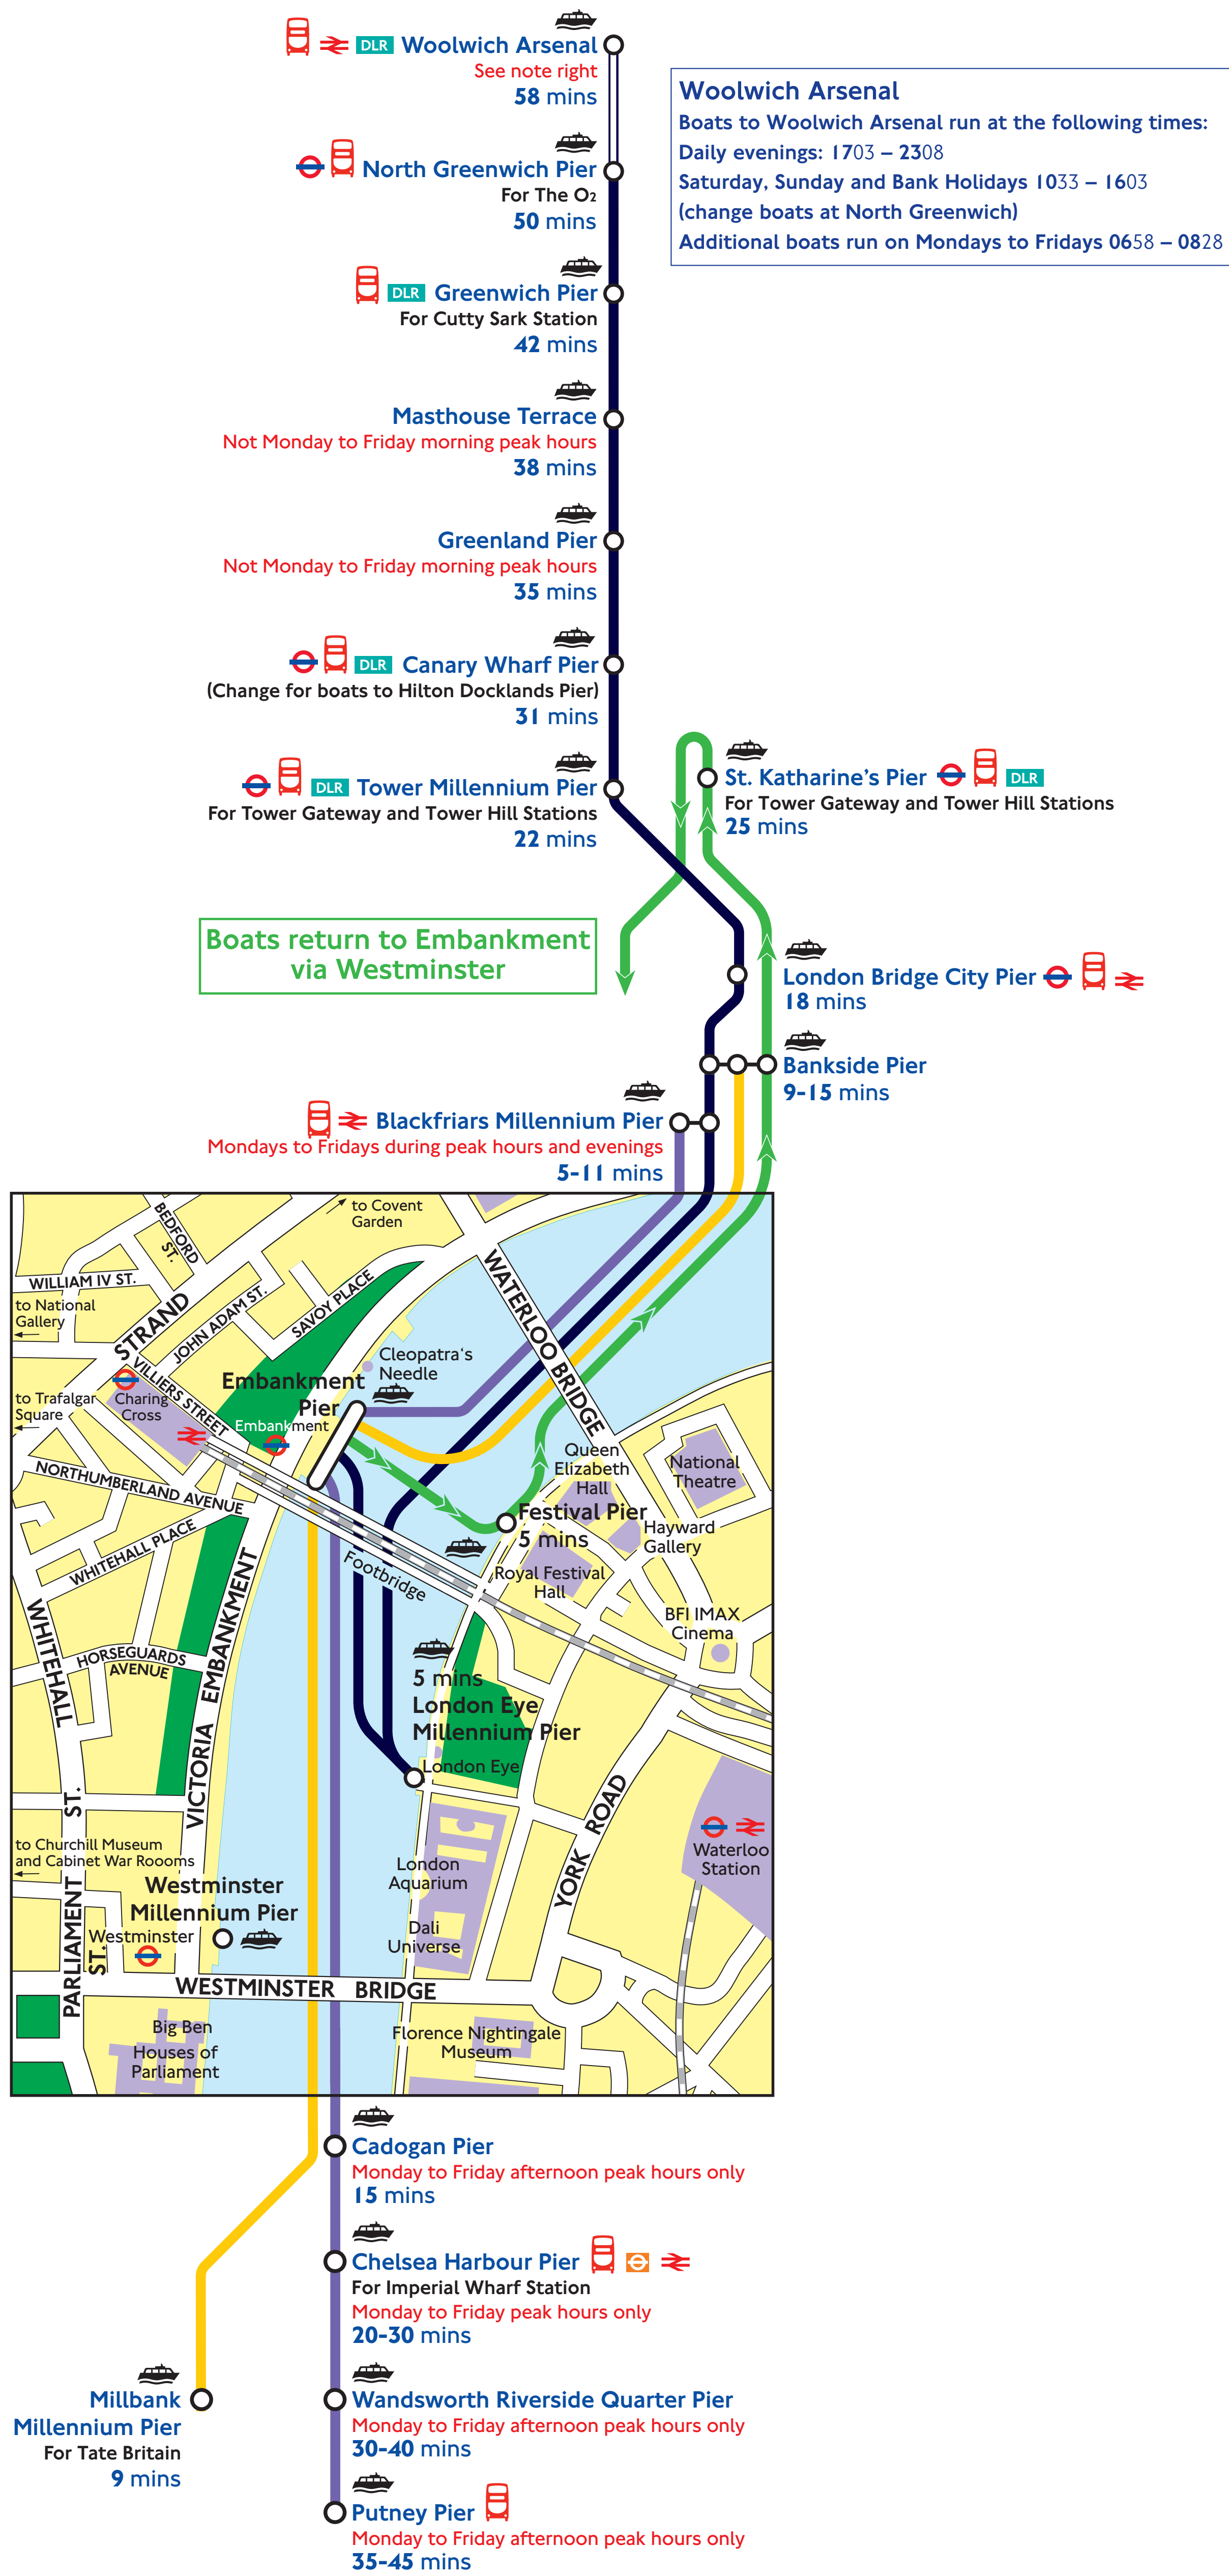

Boats from Embankment Pier

Key to symbols			
	Pier		Rail interchange
	London Underground interchange		Docklands Light Railway interchange
	London Overground interchange		Bus interchange

Places of interest within walking distance of Embankment Pier (Please see map)

Cleopatra's Needle	
Covent Garden	
Trafalgar Square	
Houses of Parliament and Big Ben	
or cross the River for	
BFI IMAX Cinema	
Hayward Gallery	
London Eye	
National Theatre	
Queen Elizabeth Hall	
Royal Festival Hall	
Southbank Centre	

Places of interest to visit by boat from Embankment Pier

Place of interest	Nearest pier
B	
BFI IMAX Cinema	Festival Pier or London Eye Millennium Pier
Britain at War Experience	London Bridge City Pier
C	
Canary Wharf Tower	Canary Wharf Pier
City Hall	London Bridge City Pier
City of London	Blackfriars Millennium Pier or Tower Millennium Pier
Clink Museum	Bankside Pier or London Bridge City Pier
D	
Dali Universe	London Eye Millennium Pier
F	
Firepower and Heritage Centre	Woolwich Arsenal Pier
Florence Nightingale Museum	London Eye Millennium Pier
G	
Greenwich Market	Greenwich Pier
Greenwich Park	Greenwich Pier
H	
Hay's Galleria	London Bridge City Pier
HMS Belfast	London Bridge City Pier
I	
Isle of Dogs	Canary Wharf Pier
L	
London Aquarium	London Eye Millennium Pier
London Dungeon	London Bridge City Pier
London Eye	London Eye Millennium Pier
N	
National Maritime Museum	Greenwich Pier
O	
O₂, The Old Operating Theatre	North Greenwich Pier
R	
Royal Artillery Museum	Woolwich Arsenal Pier
Royal Naval College	Greenwich Pier
Royal Observatory	Greenwich Pier
S	
St. Katharine's Dock	St. Katharine's Pier or Tower Millennium Pier
St. Paul's Cathedral	Blackfriars Millennium Pier
Shakespeare's Globe	Bankside Pier
Southbank Centre	Festival Pier or London Eye Millennium Pier
Southwark Cathedral	London Bridge City Pier
T	
Tate Britain	Millbank Pier
Tate Modern	Bankside Pier
Tower Bridge Experience	St. Katharine's Pier or Tower Millennium Pier
Tower of London	St. Katharine's Pier or Tower Millennium Pier
V	
Vinopolis	Bankside Pier

Key to boat services from Embankment Pier to:-	
	Hop-on, Hop-off circular service via Festival, Bankside, St. Katharine's and Westminster operated by Crown River Cruises
	London Eye, Blackfriars, Bankside, London Bridge City, Tower, Canary Wharf, Greenland, Masthouse Terrace, Greenwich, North Greenwich and Woolwich Arsenal operated by Thames Clippers
	Cadogan, Chelsea Harbour, Wandsworth Riverside Quarter and Putney, or Blackfriars (Monday to Friday peak hours only) operated by Thames Executive Charters
	'Tate to Tate' service : Millbank and Embankment Operated by Thames Clippers
x mins	Average journey times in minutes from Embankment Pier

Embankment Pier TFL20039.04.11

Website tfl.gov.uk

24 hour travel information **0843 222 1234***