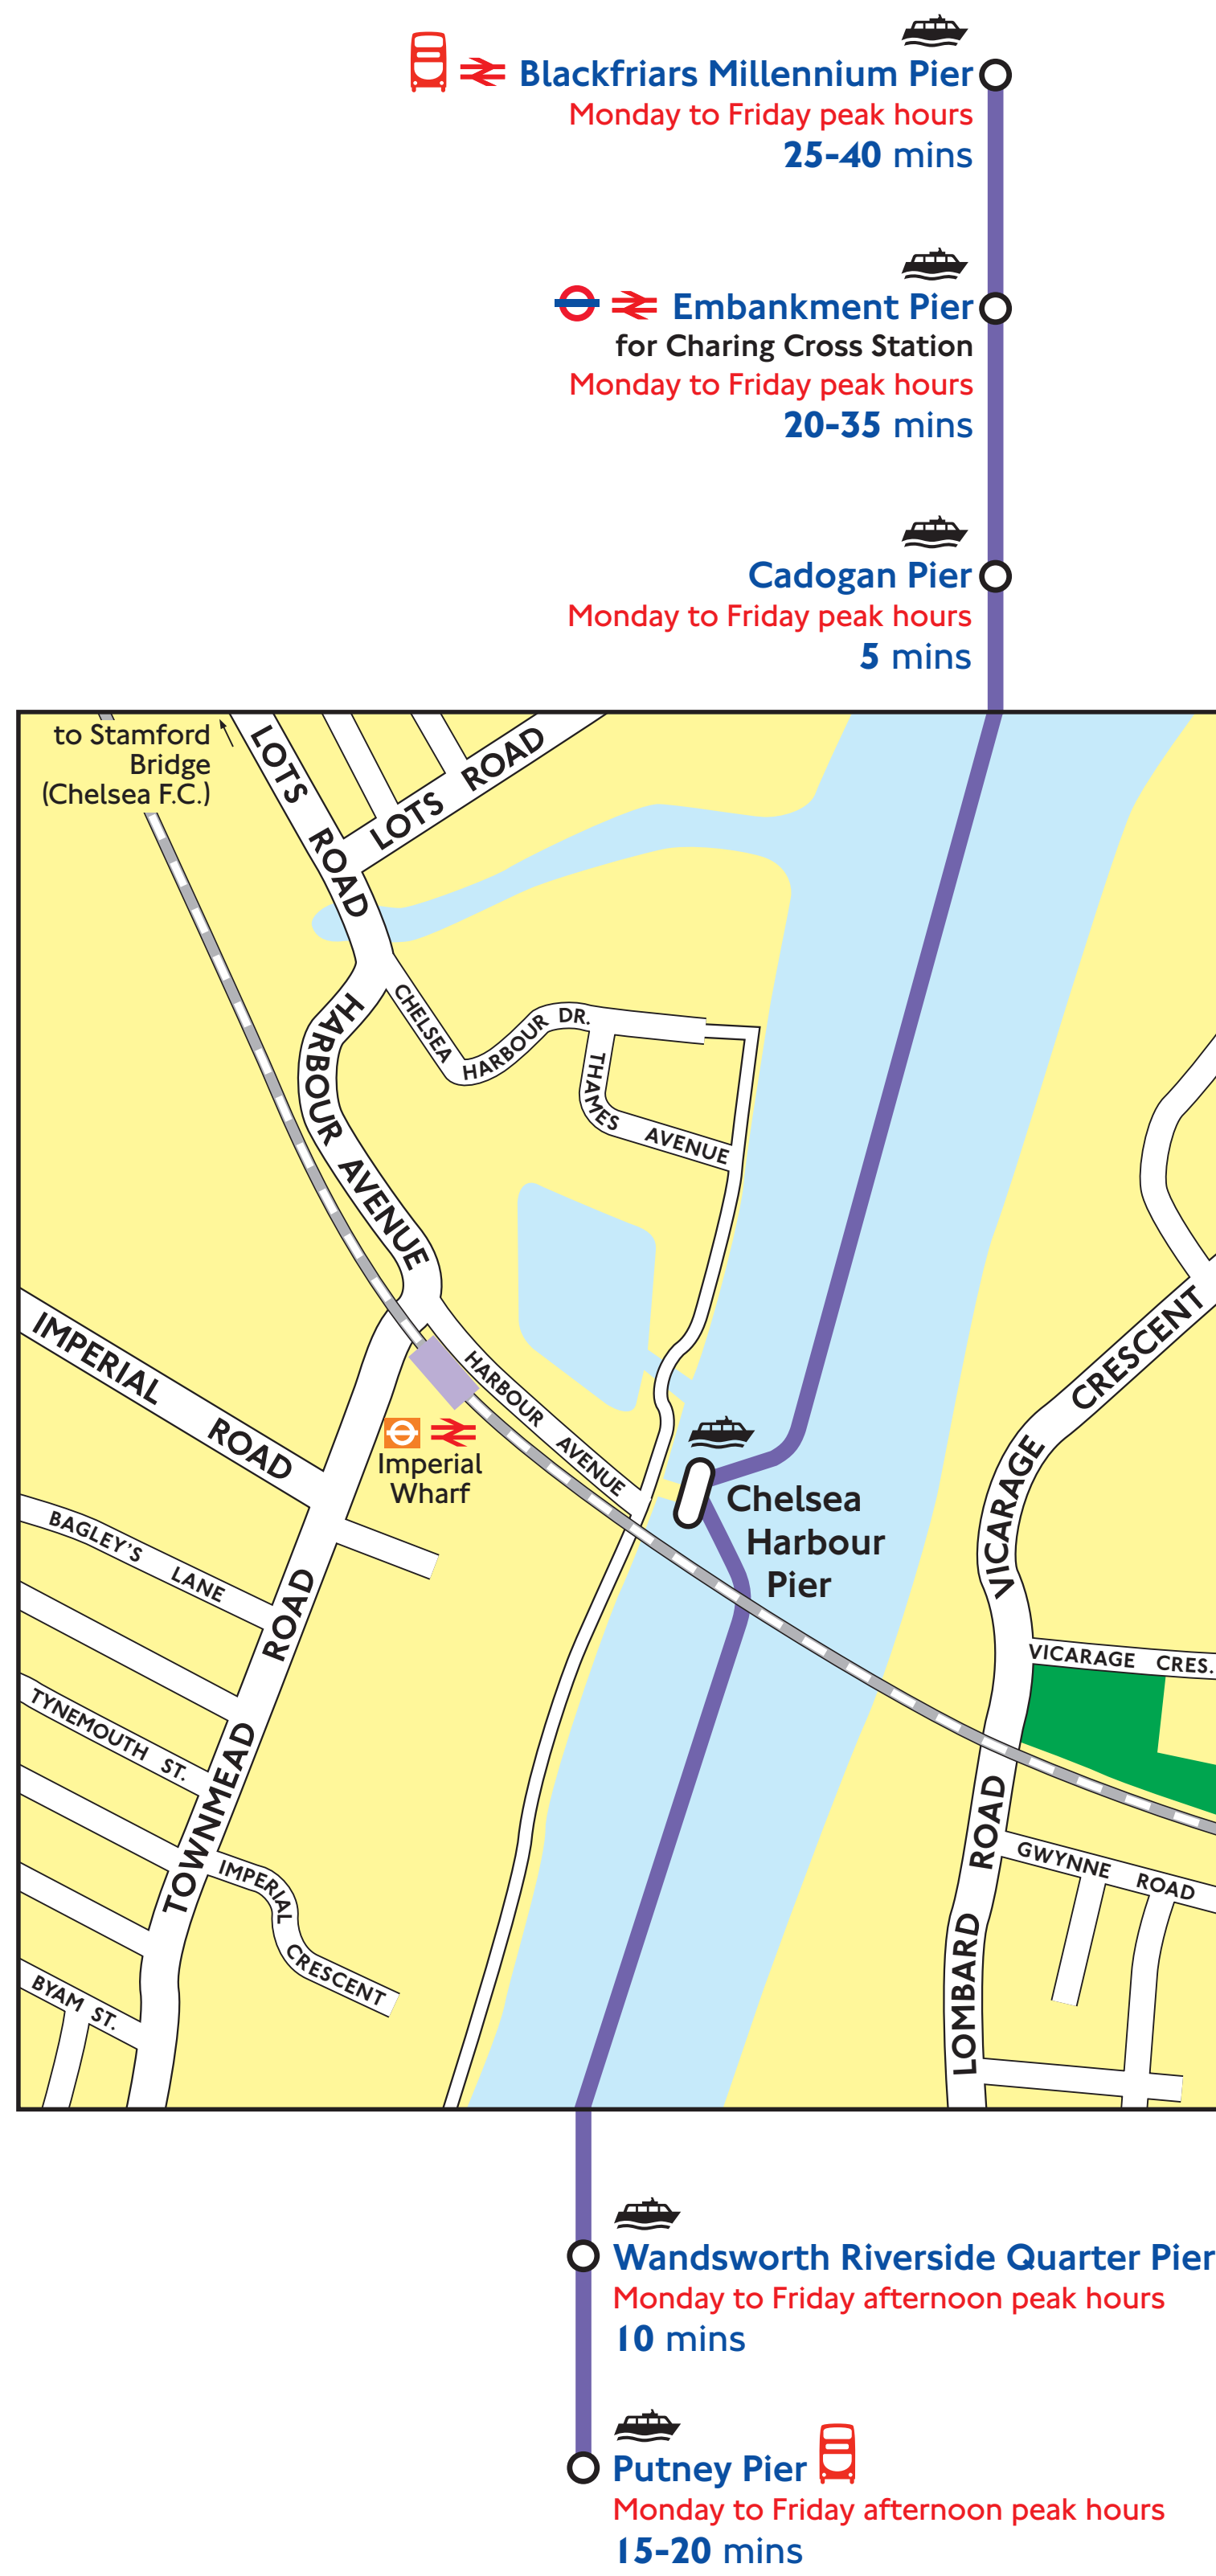

Boats from Chelsea Harbour Pier

Chelsea Harbour Pier is only served during Monday to Friday peak hours

Key to boat services
from Chelsea Harbour Pier to:-

- Cadogan, Embankment and Blackfriars or Wandsworth Riverside Quarter and Putney operated by Thames Executive Charters
- x mins Average journey times in minutes from Chelsea Harbour Pier

Key to symbols

- Pier
- London Underground interchange
- London Overground interchange
- Bus interchange
- Rail interchange

Places of interest to visit by boat from Chelsea Harbour Pier

Place of interest	Nearest pier
C	
City of London	Blackfriars Millennium Pier
Cleopatra's Needle	Embankment Pier
Covent Garden	Embankment Pier
S	
St. Paul's Cathedral	Blackfriars Millennium Pier
T	
Trafalgar Square	Embankment Pier

Chelsea Harbour Pier TFL20037.04.11

Website tfl.gov.uk

24 hour travel information
0843 222 1234*

*You pay no more than 5p per minute if calling from a BT landline. There may be a connection charge. Charges from mobiles or other landline providers may vary