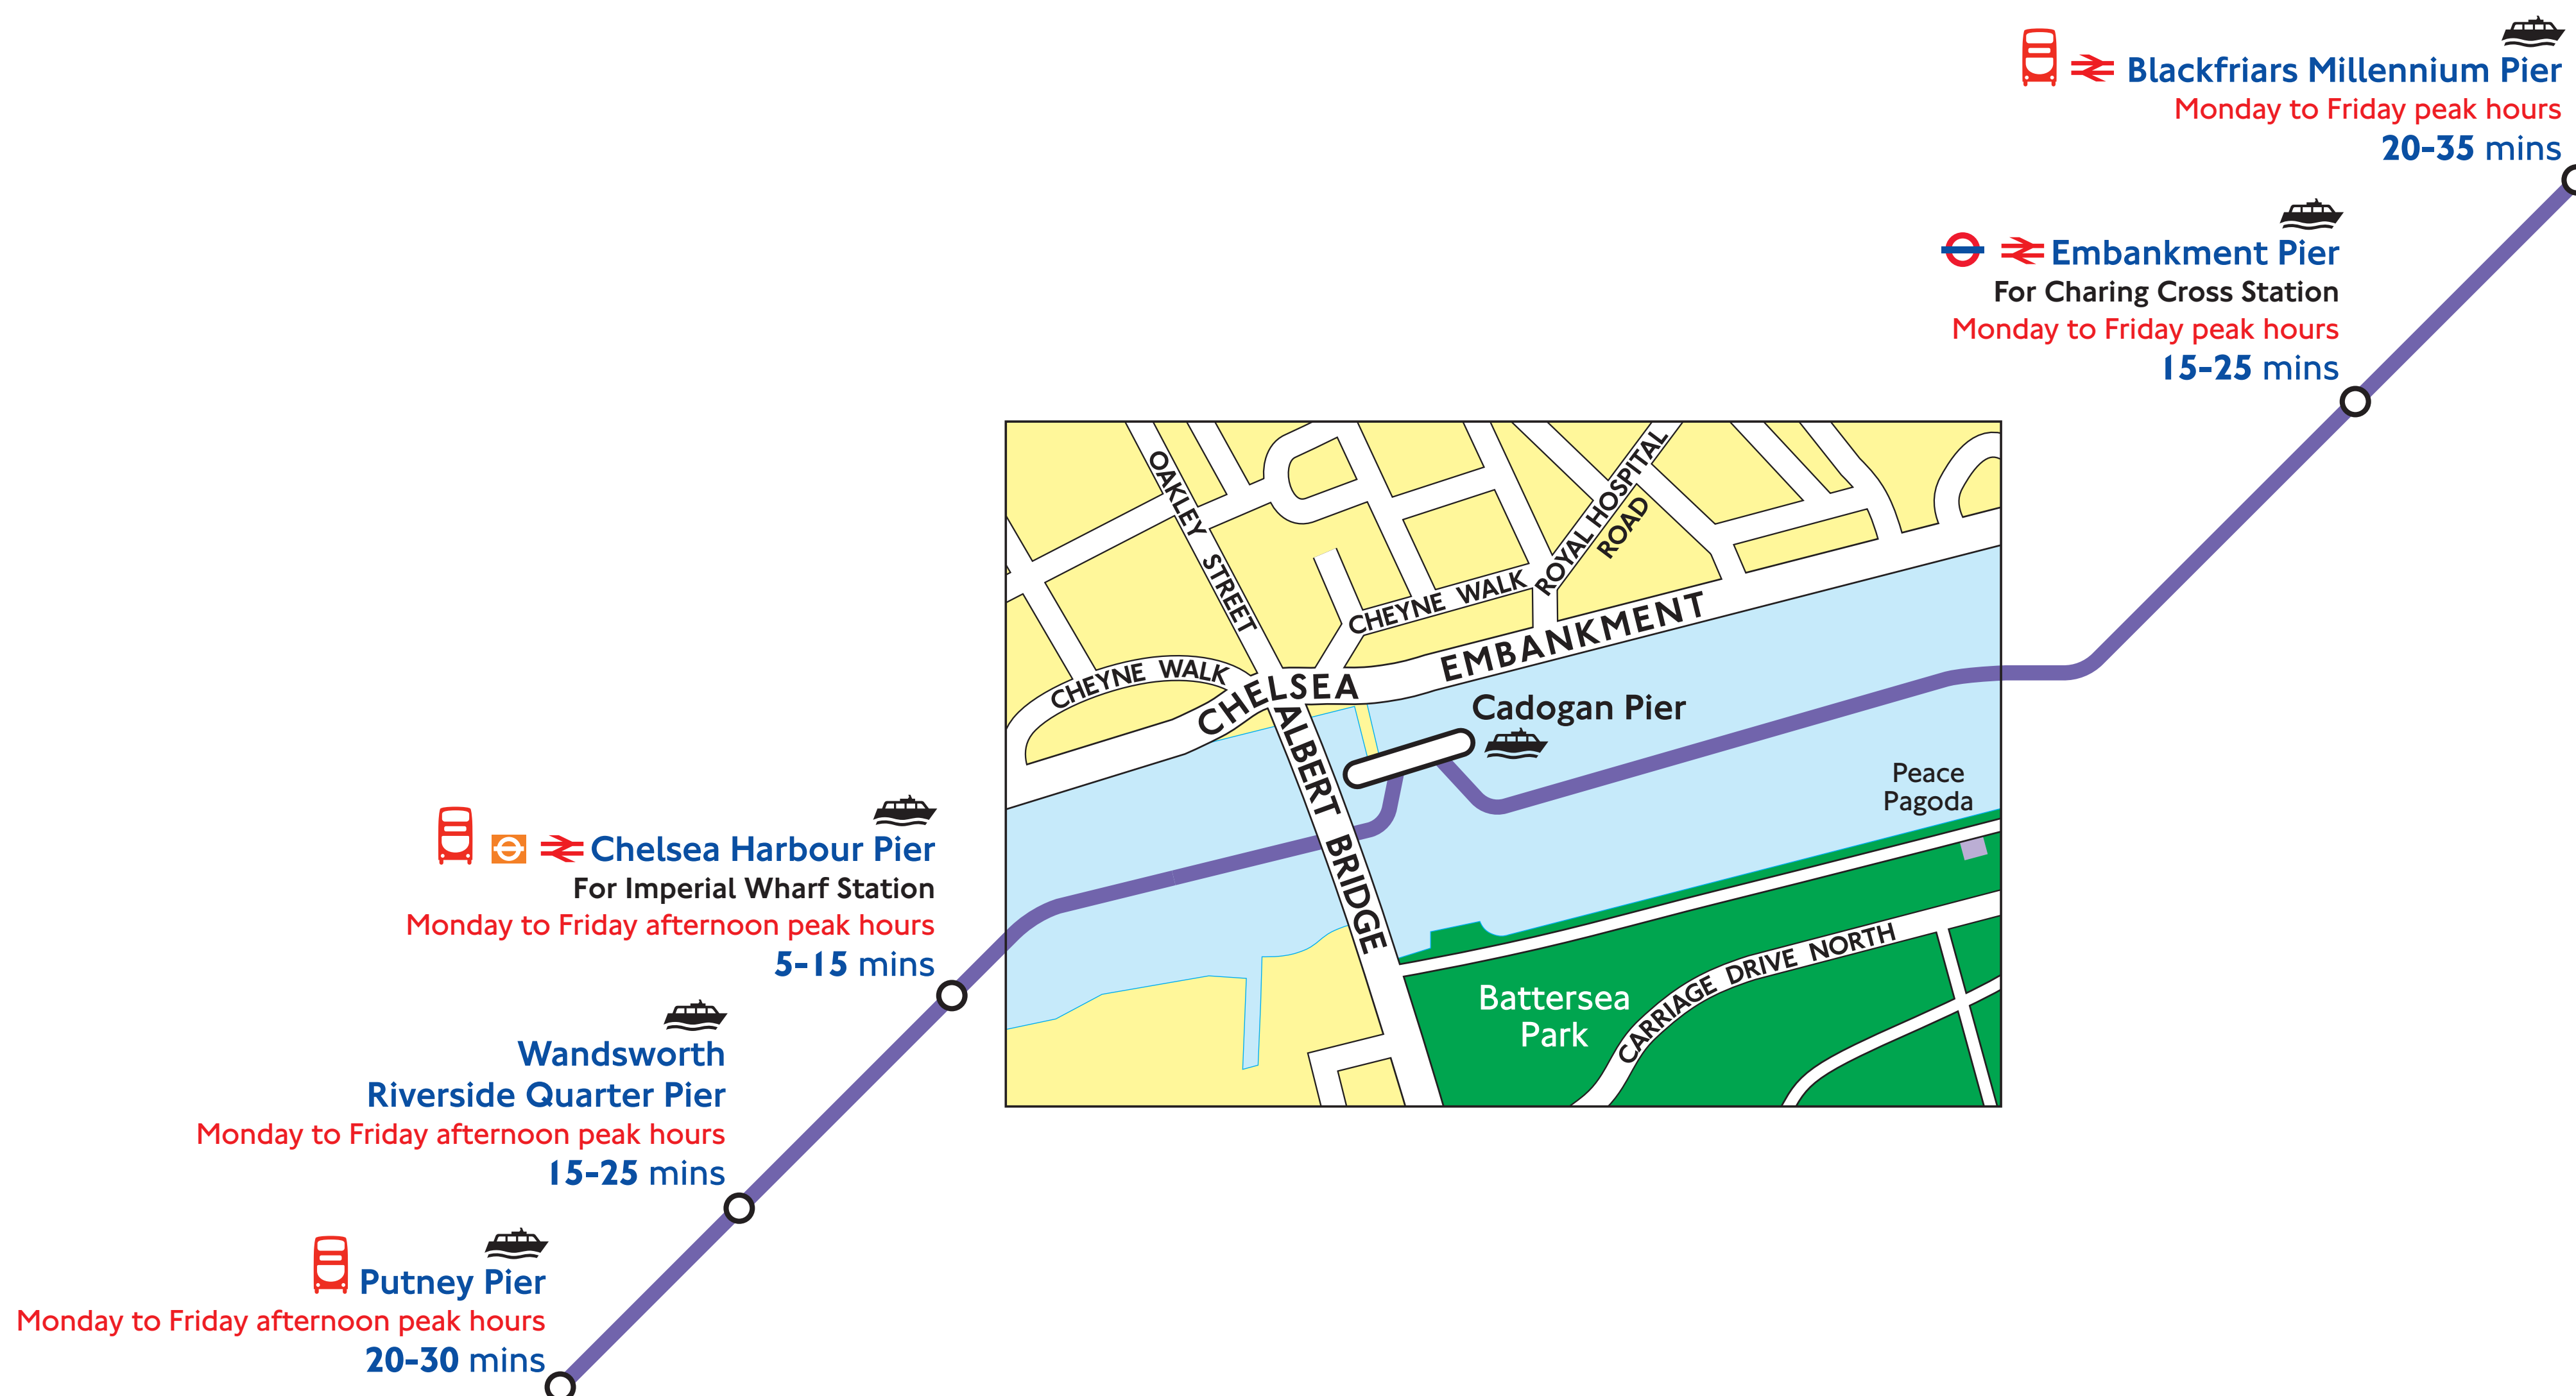

Boats from Cadogan Pier

Key to boat services

from Cadogan Pier to:-

Embankment and Blackfriars or Chelsea Harbour, Wandsworth Riverside Quarter and Putney
Operated by Thames Executive Charters

x mins Average journey times in minutes from Cadogan Pier

Cadogan Pier is only served during Monday to Friday peak hours

Key to symbols

- Pier
- London Underground interchange
- London Overground interchange
- Rail interchange
- Docklands Light Railway interchange
- Bus interchange

Places of interest to visit by boat from Cadogan Pier

Place of interest	Nearest pier
C	
City of London	Blackfriars Millennium Pier
Cleopatra's Needle	Embankment Pier
Covent Garden	Embankment Pier
S	
St. Paul's Cathedral	Blackfriars Millennium Pier
T	
Trafalgar Square	Embankment Pier

Cadogan Pier TFL20035.04.11

Website
tfl.gov.uk

24 hour travel information
0843 222 1234*

*You pay no more than 5p per minute if calling from a BT landline. There may be a connection charge. Charges from mobiles or other landline providers may vary