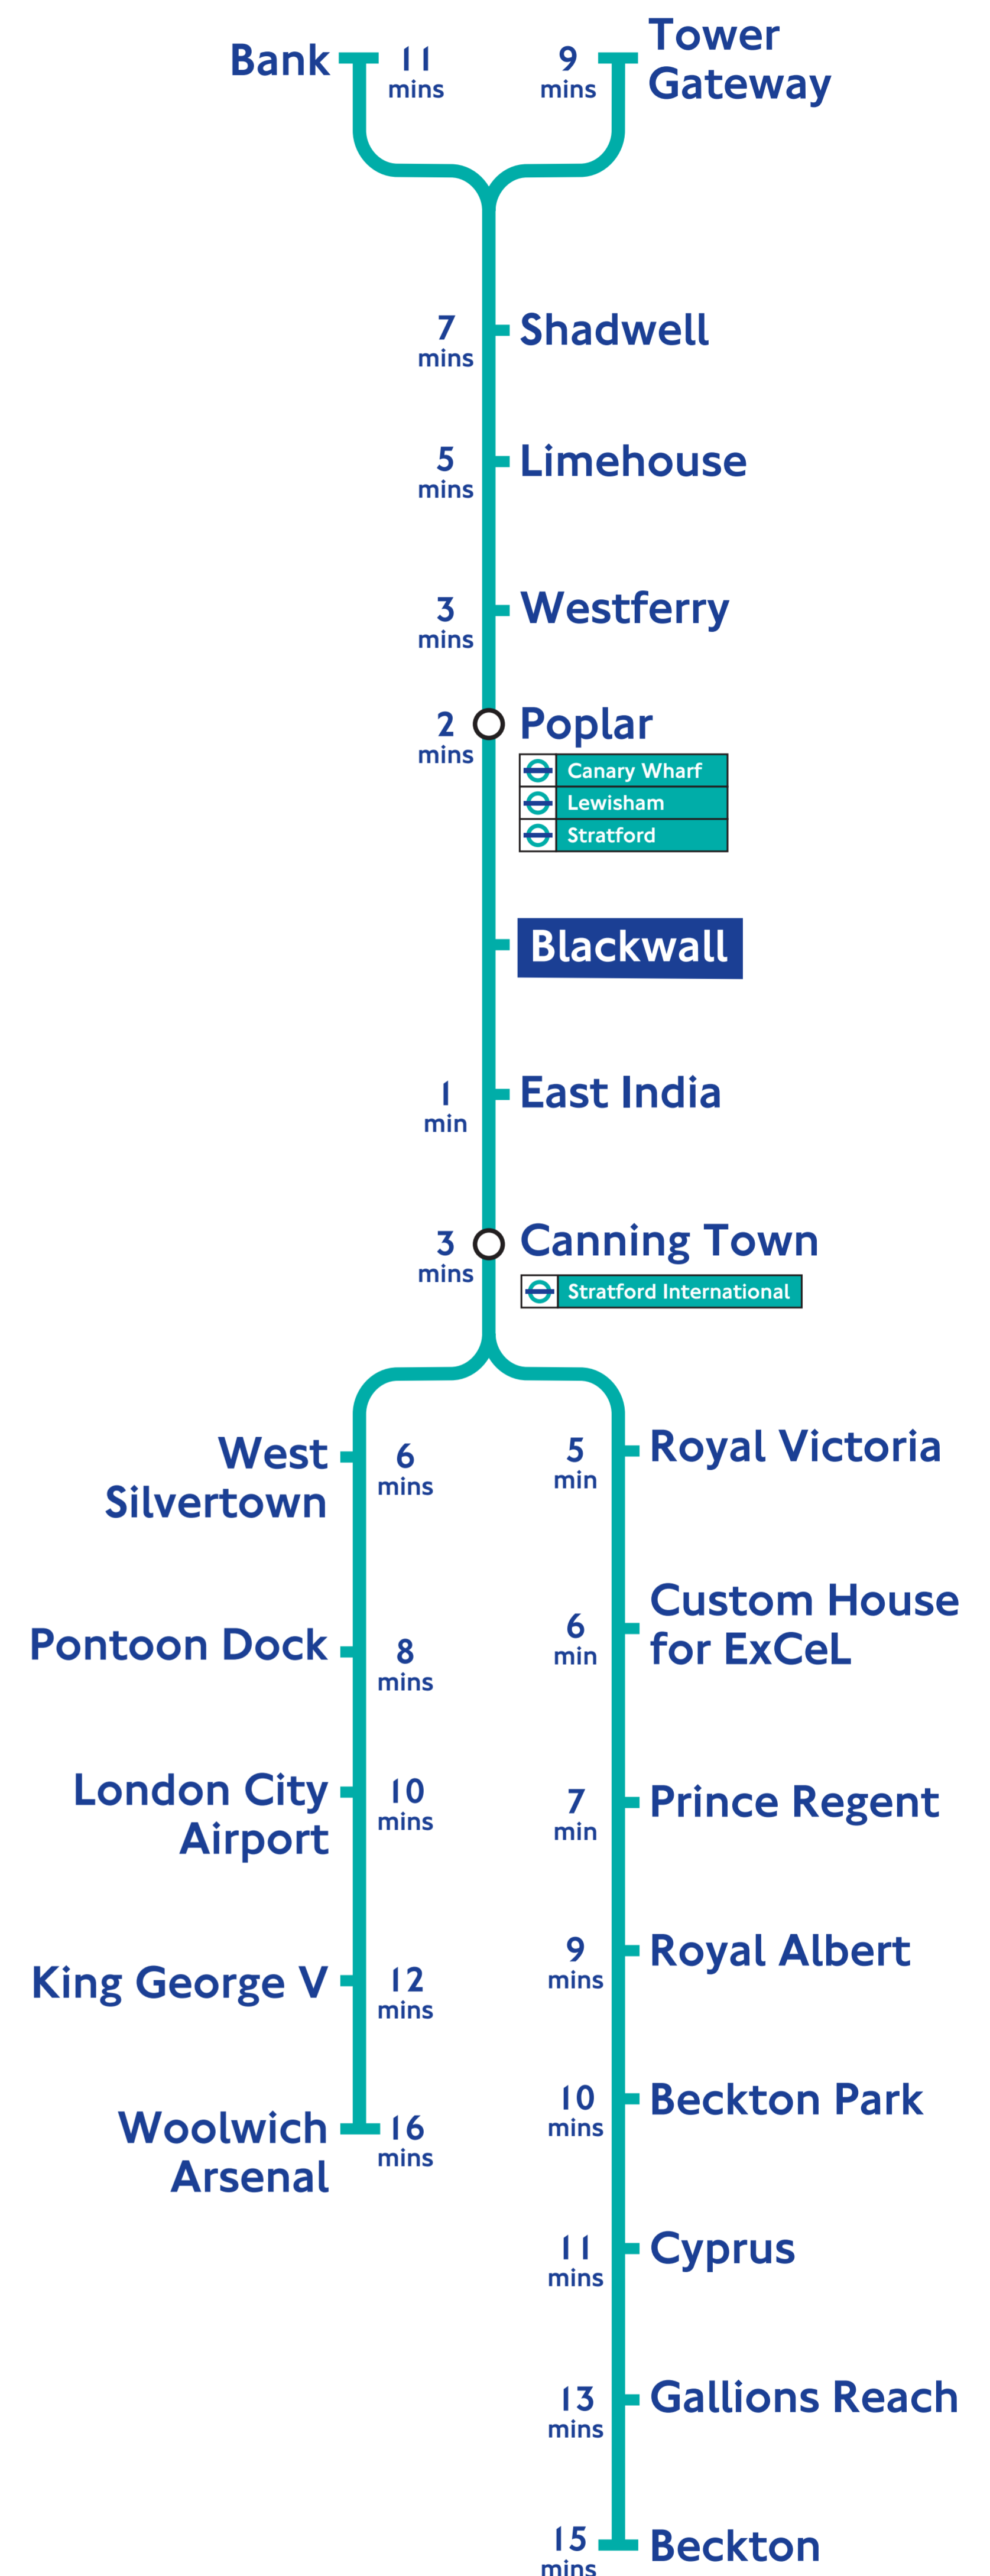

Docklands Light Railway

Trains from Blackwall

Platform 1 To Beckton

First train 0529 (Sundays **0659**)

Last train 0049 (Sundays **2359**)

Trains run every **8-10** minutes

Platform 1 To Woolwich Arsenal

First train 0533 (Saturdays **0525**,
Sundays **0655**)

Last train 0045 (Sundays **2345**)

Trains run every **8-10** minutes

Platform 2 To Bank

First train 0516 (Saturdays **0518**,
Sundays **0648**)

Last train 0028 (Sundays **2328**)

Trains run every **8-10** minutes

Platform 2 To Tower Gateway

First train 0522 (Sundays **0652**)

Last train 0052 (Sundays **2352**)

Trains run every **8-10** minutes

Average journey times of through trains from this station

For further details of frequencies visit www.dlr.co.uk

To view this timetable at a larger size or to print a copy visit our website at www.dlr.co.uk
Information supplied in good faith and correct at time of going to print. From time to time services may have to be modified in part or whole or withdrawn according to changing circumstances.
Serco Docklands, Castor Lane, London E14 0DS