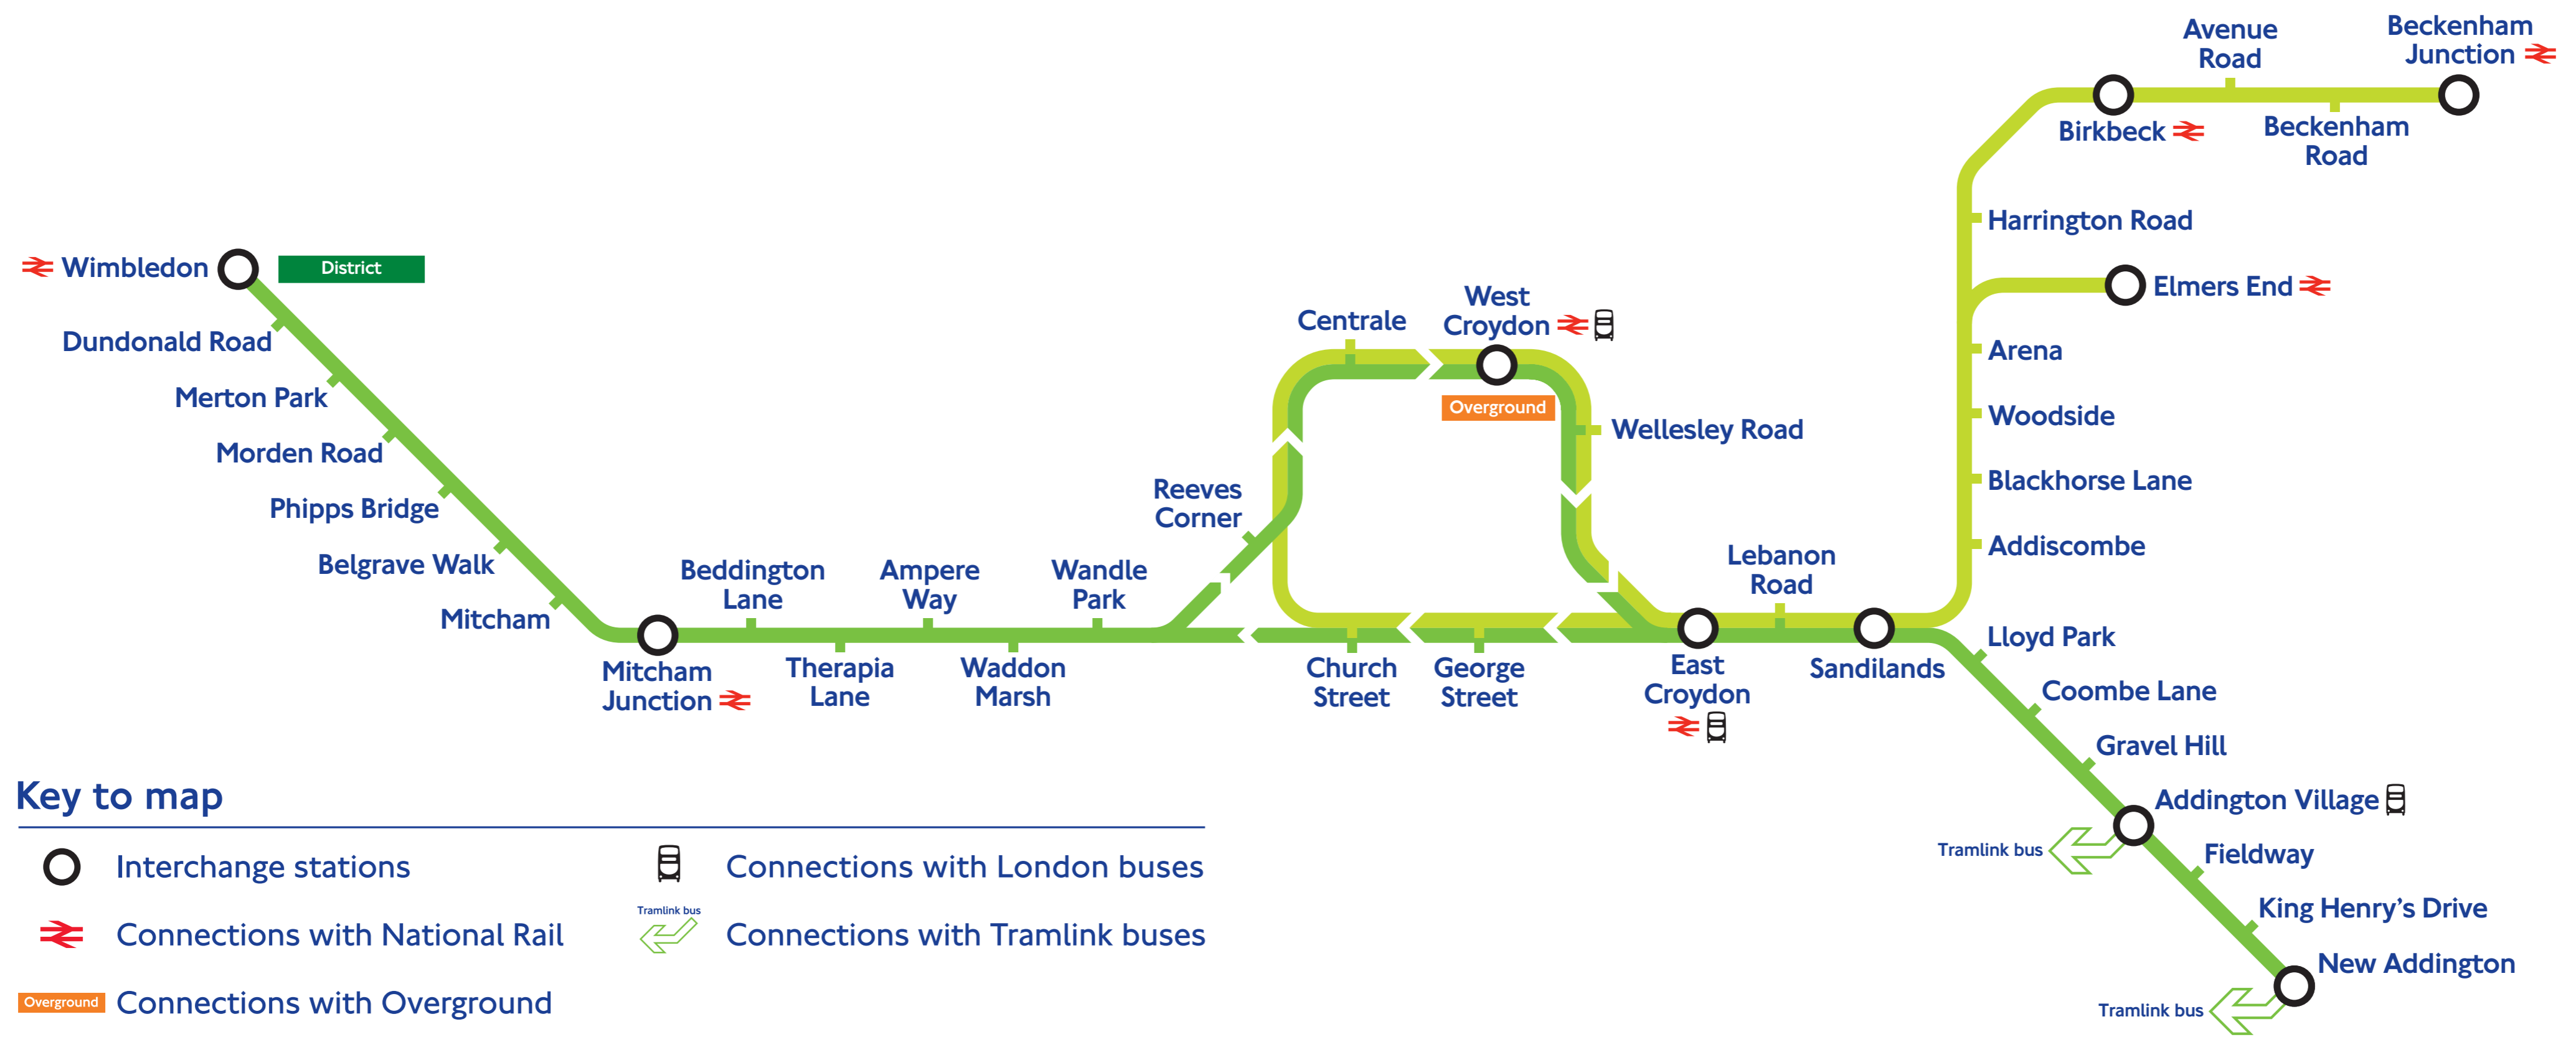

London Tramlink timetable information

Belgrave Walk

Timetable

Belgrave Walk to Wimbledon

	First	Morning service										Peak service			Evening service		
Monday to Friday	0525	0545	0605	0625	0640	0648	0655	0702	0708			0719	then every 7/8 mins until	2058	2113	then at 28, 43, 58, 13 mins past until	0028
Saturday	0525	0545	0605	0625	0645	0700	0715	0730	0745	0800	then every 7/10 mins until	0856	then every 7/8 mins until	1819	1829	then at 43, 58, 13, 28 mins past until	0028
Sunday	0658											0713	then at 28, 43, 58, 13 mins past until				

Belgrave Walk to New Addington

	First	Morning service										Peak service					Evening service					
Monday to Friday	0546	0606	0626	0646								0700	then every 7/8 mins until	2111			2126	then at 41, 56, 11, 26 mins past until	0026	0041T	0056T	
Saturday	0546	0606	0626	0646	0706	0726	0741	0756	0811			0822	then every 7/8 mins until	1807	1816	1825	1833	1841	then at 56, 11, 26, 41 mins past until	0026	0041T	0056T
Sunday	0726											0741	then at 56, 11, 26, 41 mins past until						0026	0041T	0056T	

Times shown above are a guide only. Please see timetable leaflet or departure times posters at each stop for full details.
 ♦ New Addington to Wimbledon and Wimbledon to New Addington is 20 minutes before 0600 Monday - Saturday.
 T Later trams run to Therapia Lane and do not serve Centrale and West Croydon. * Earlier trams start from Therapia Lane. † Later trams run to Therapia Lane only.
 The services from Elmers End and Beckenham Junction to/from West Croydon each run every 10 minutes 0700-0930 Monday-Friday.
 Δ Until 2100 Monday - Friday.