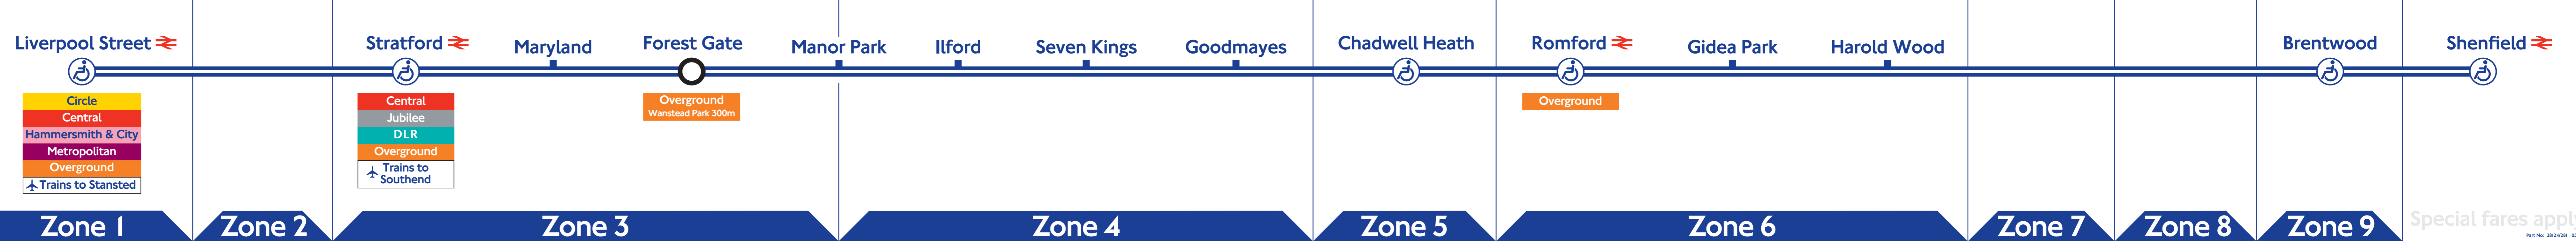

TfL Rail

 Step-free from train to street
  Step-free from platform to street

Improvement works to track and stations may affect your journey.
 Check publicity in stations, visit tfl.gov.uk or follow @TfLTravelAlerts

Special fares apply

Part No: 28124/281 05.15

May 2015

TfL Rail

 Step-free from train to street
  Step-free from platform to street

Improvement works to track and stations may affect your journey.
 Check publicity in stations, visit tfl.gov.uk or follow @TfLTravelAlerts

Special fares apply
Part No: 28124/281 01.16

January 2016