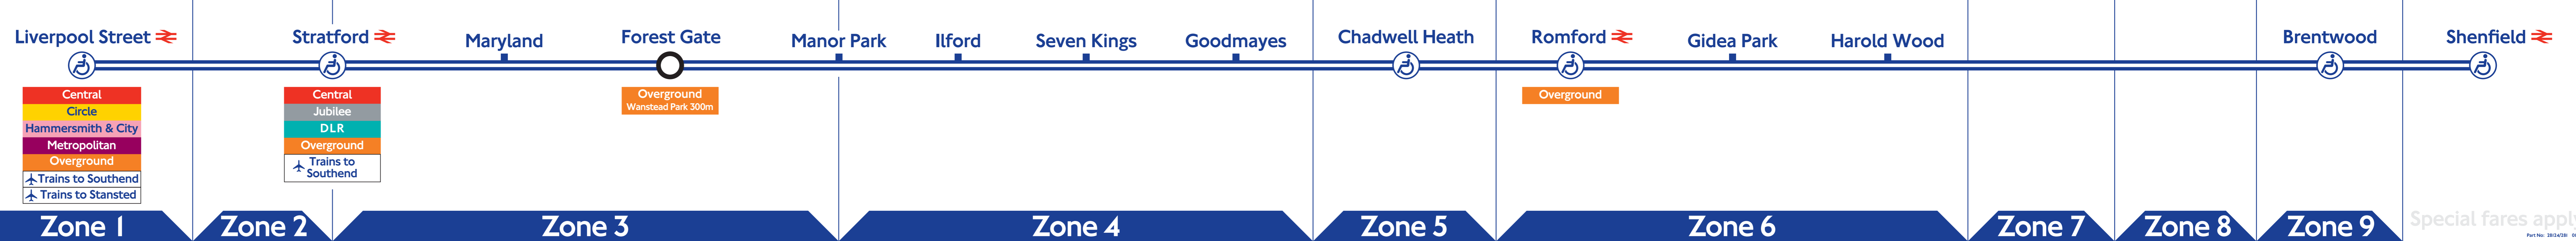

TfL Rail

 Step-free from train to street
  Step-free from platform to street

Improvement works to track and stations may affect your journey.
 Check publicity in stations, visit tfl.gov.uk or follow @TfLTravelAlerts

Special fares apply

Part No: 28124/281 05.15

May 2015

TfL Rail

 Step-free from train to street
  Step-free from platform to street

Improvement works to track and stations may affect your journey.
 Check publicity in stations, visit tfl.gov.uk or follow @TfLTravelAlerts

Special fares apply
Part No: 28124/281 01.16

January 2016