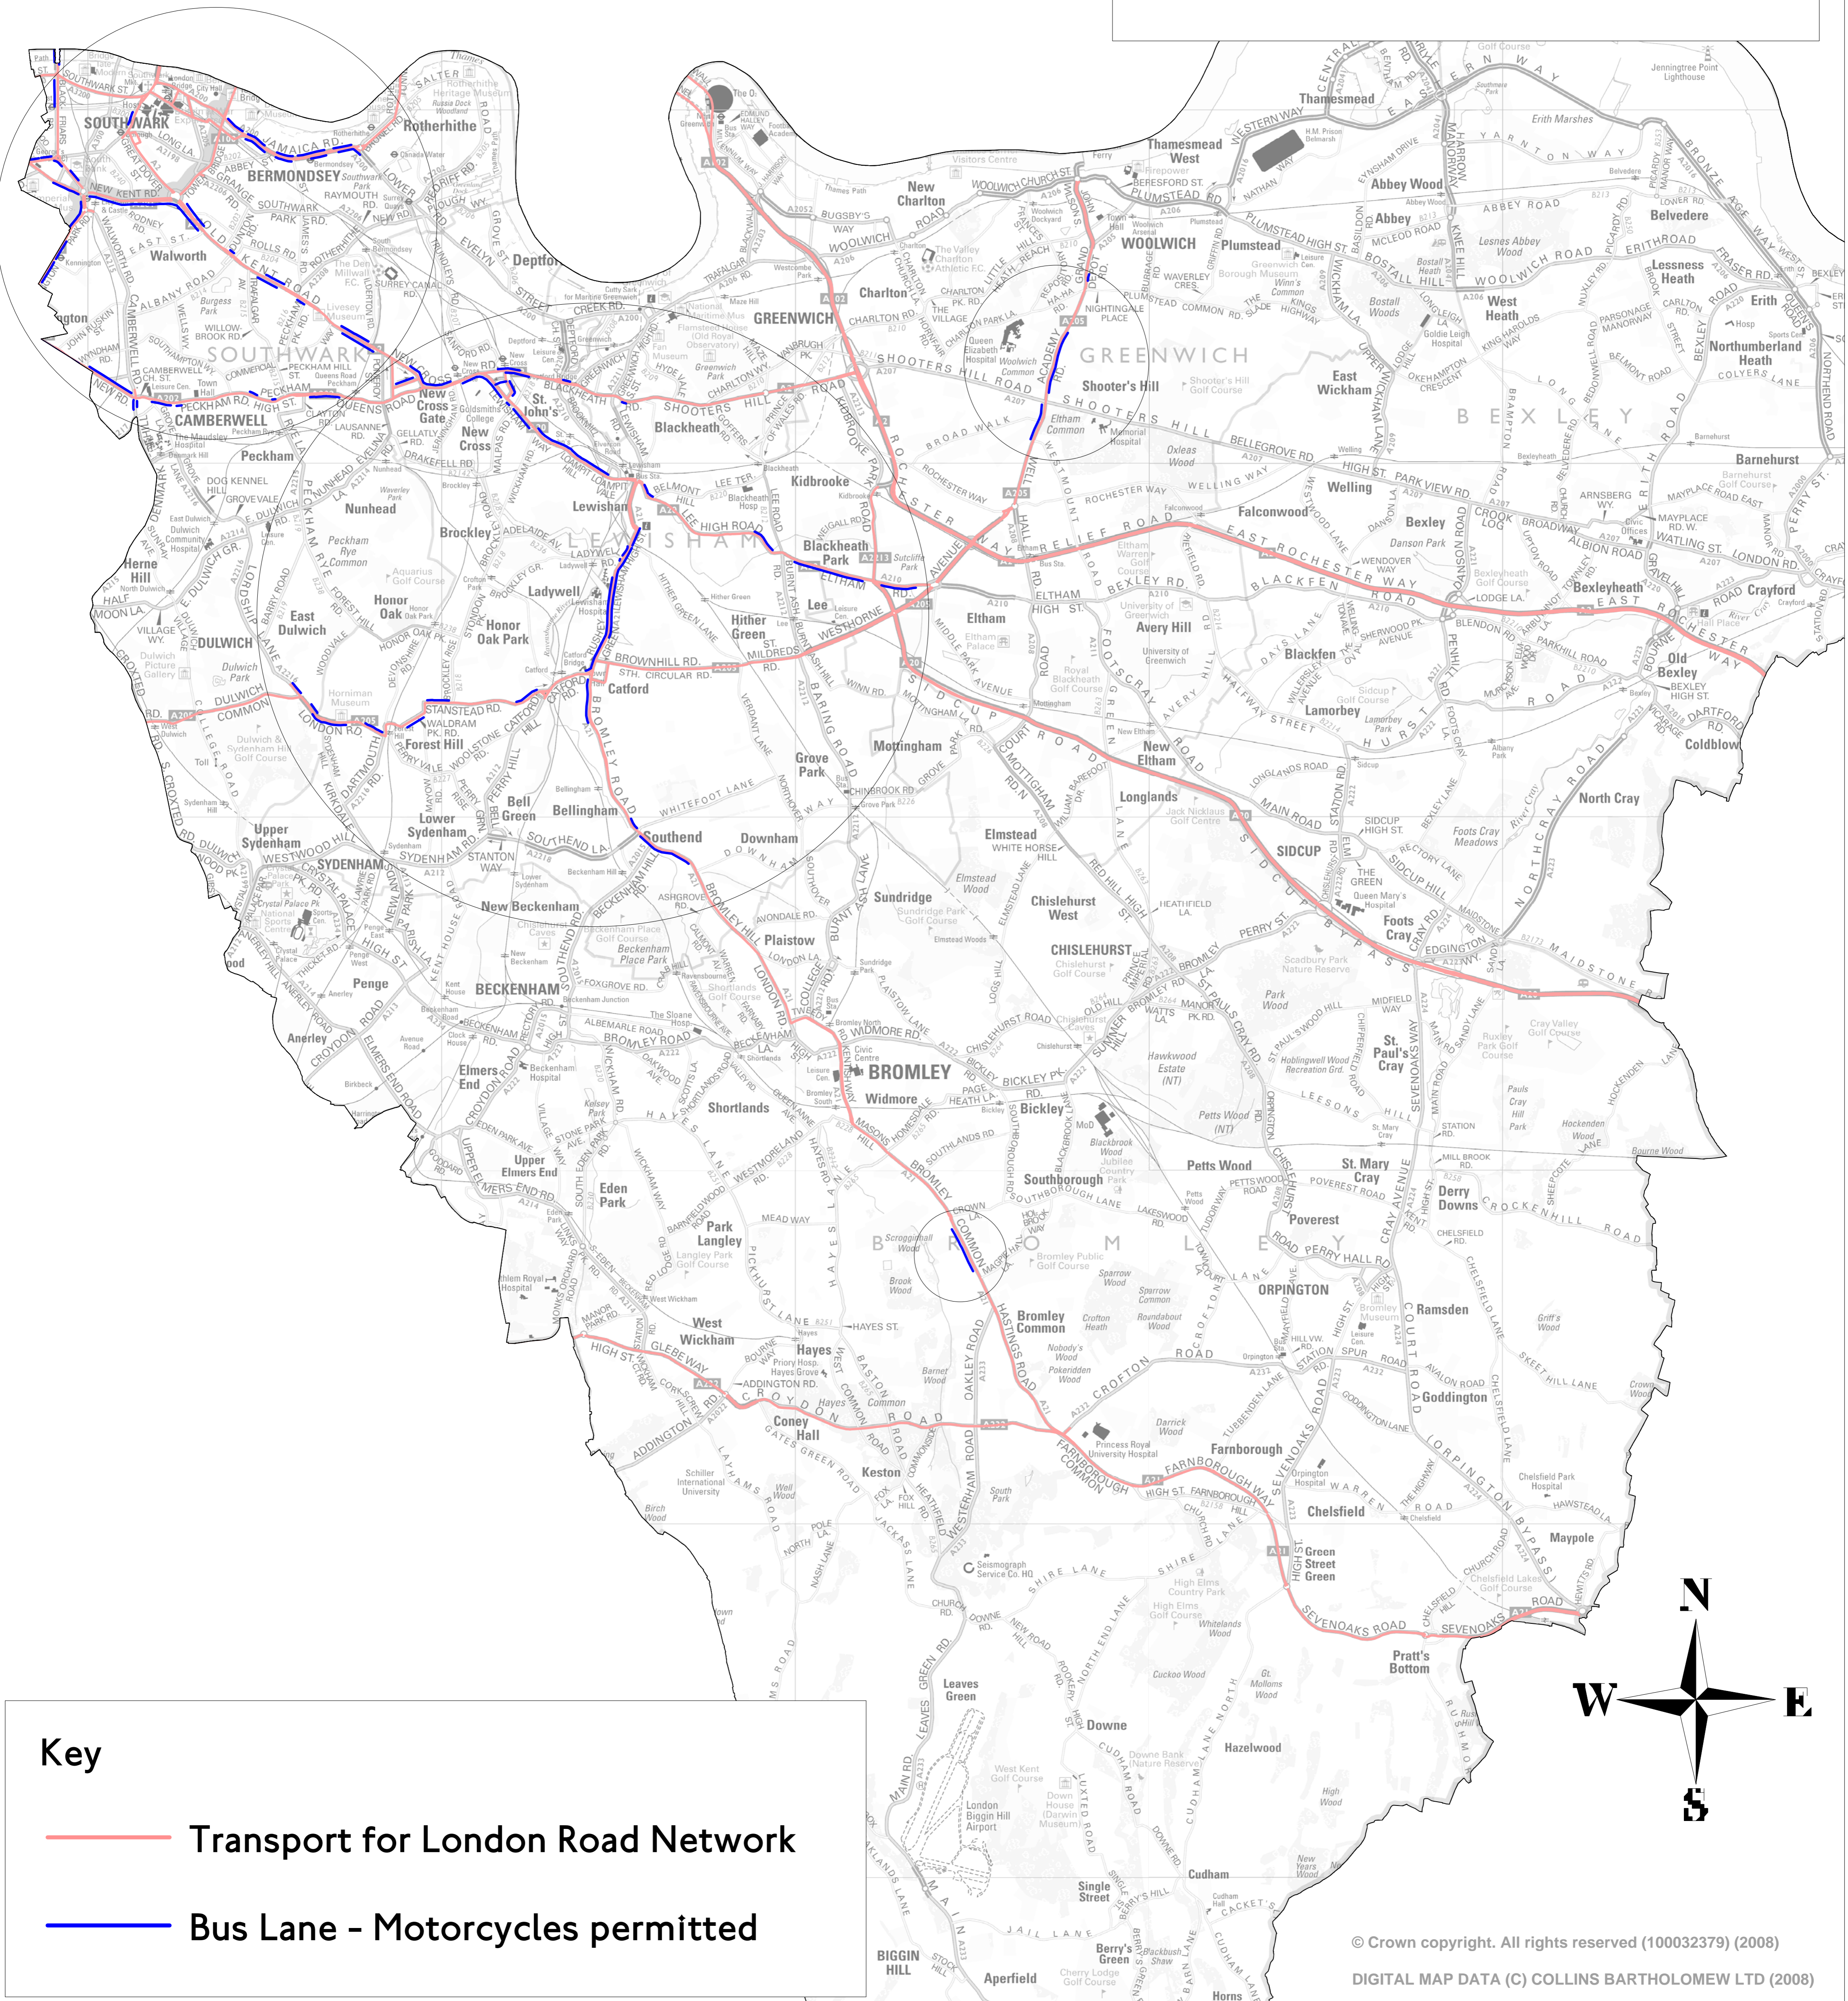

Bus Lanes - Motorcycles Permitted

South East London

London Area Key

Key

-  Transport for London Road Network
-  Bus Lane - Motorcycles permitted