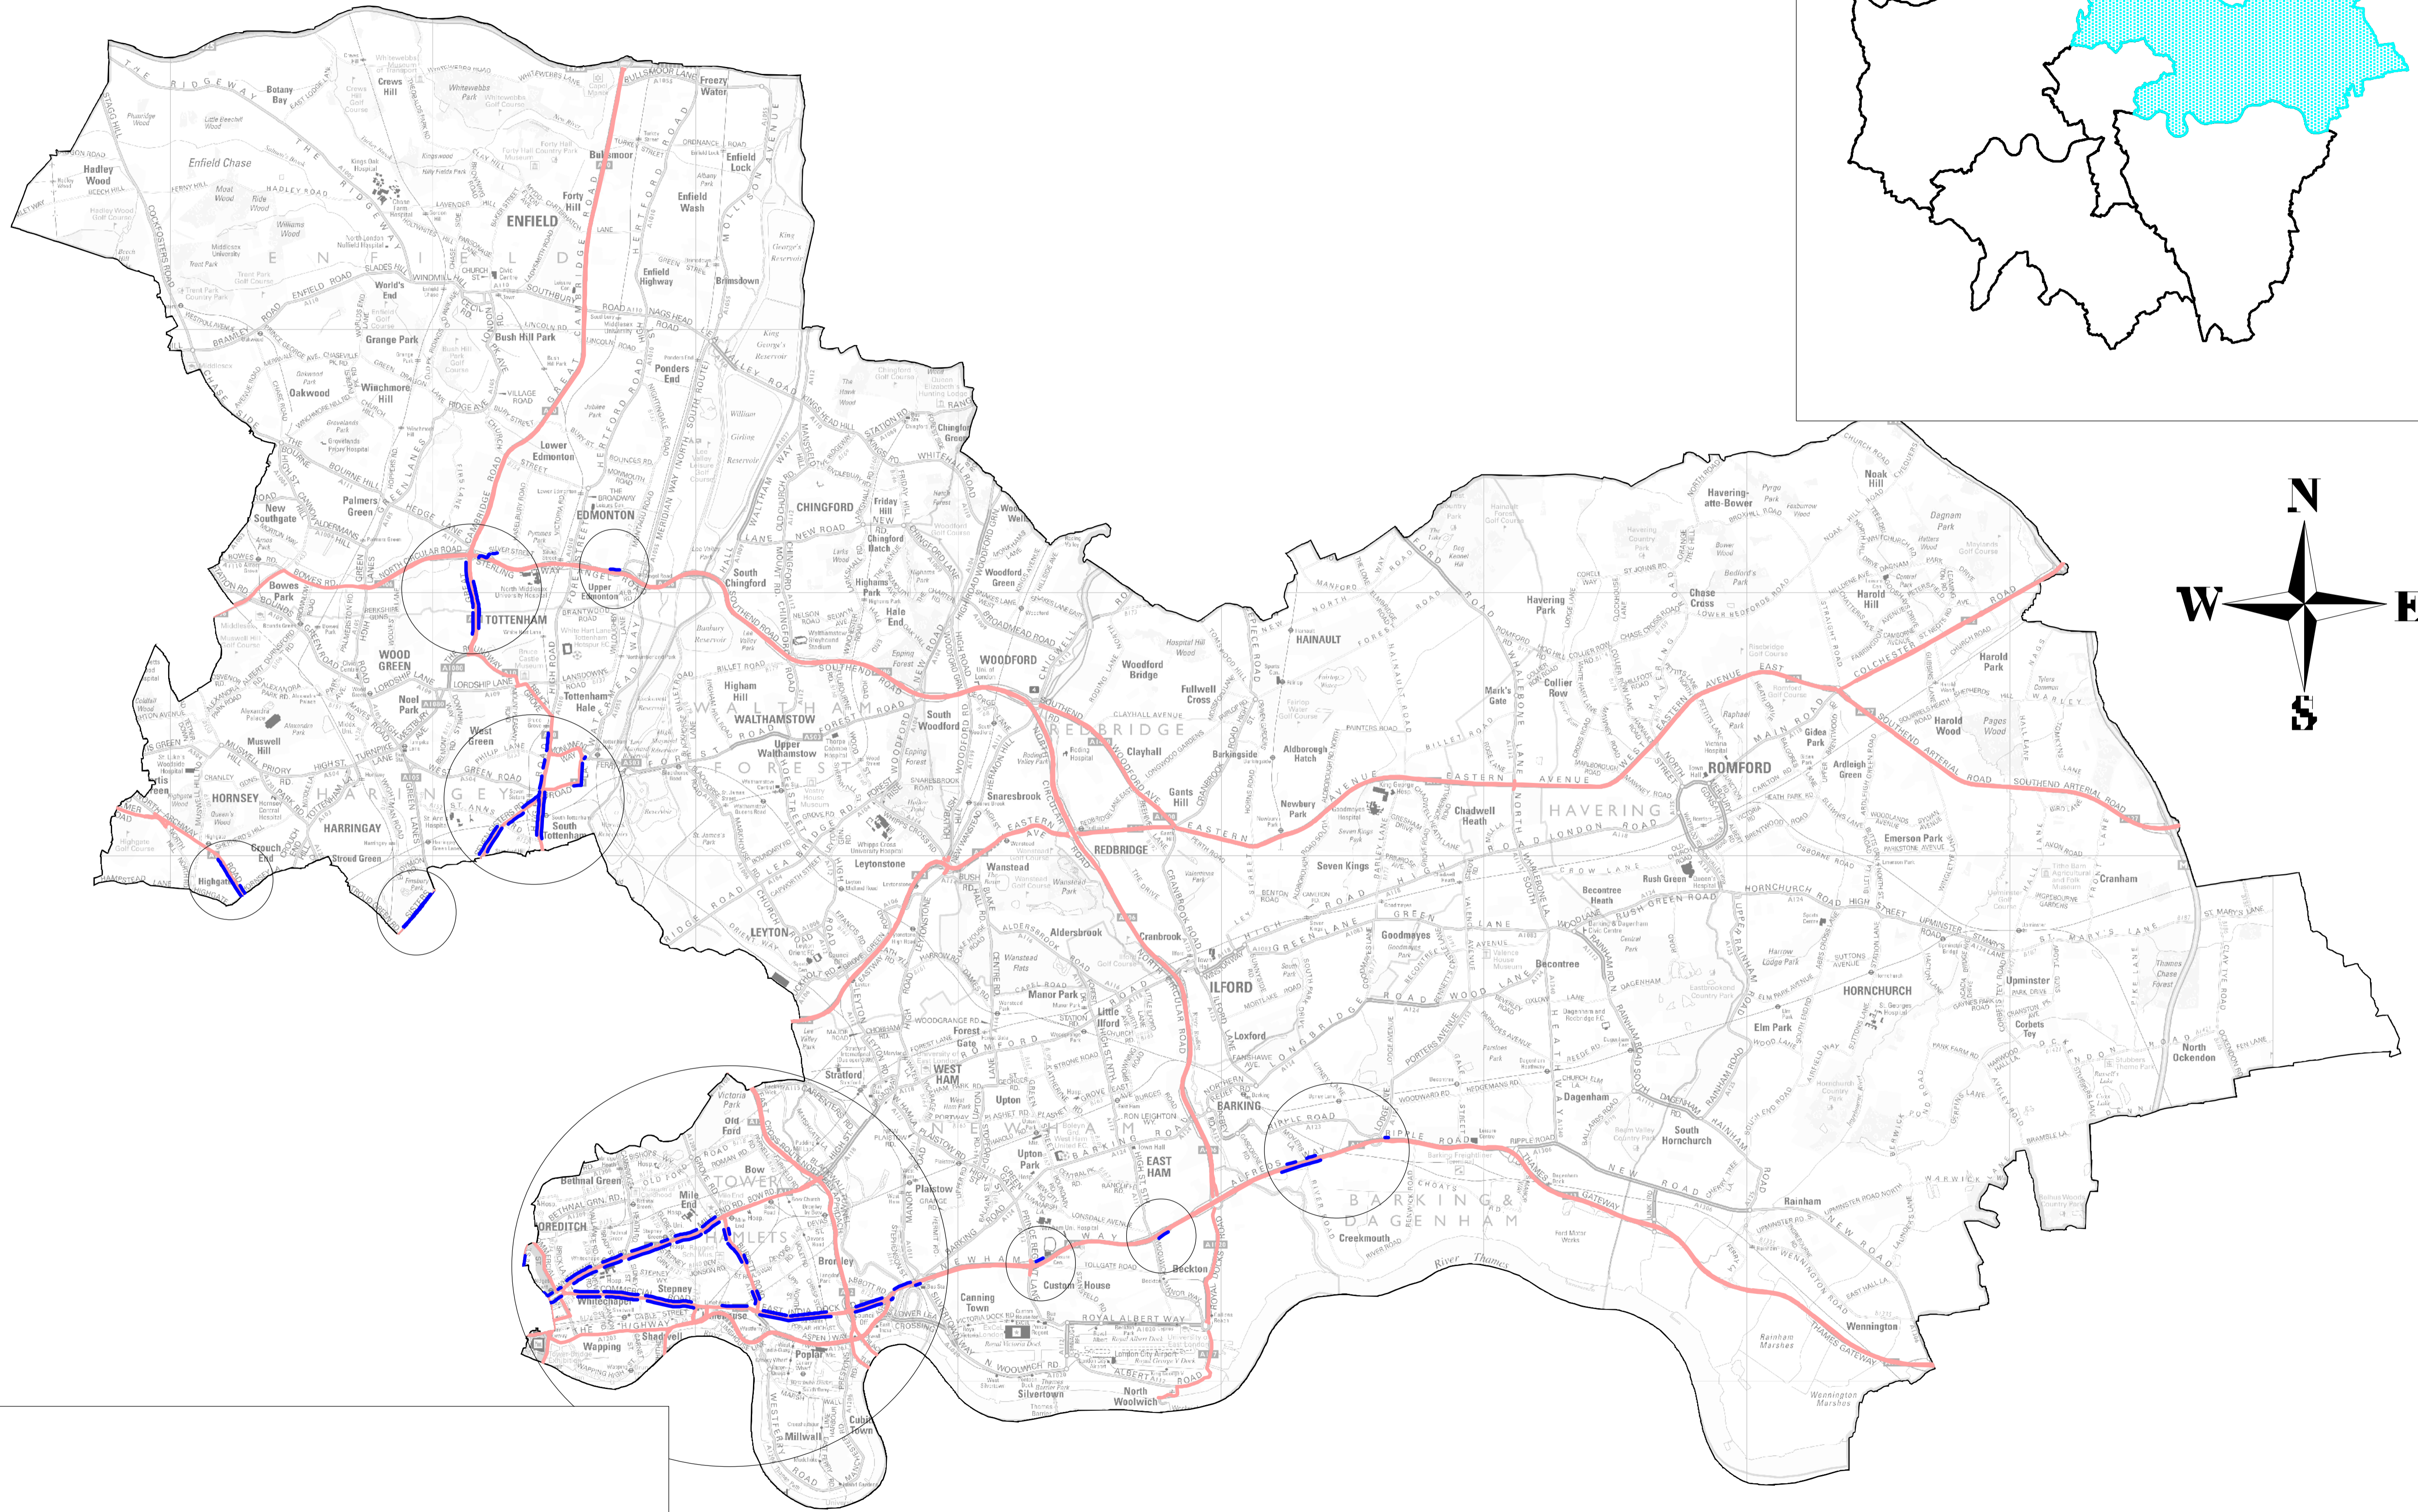

Bus Lanes - Motorcycles Permitted

North East London

London Area Key

Key

- Transport for London Road Network
- Bus Lane - Motorcycles permitted