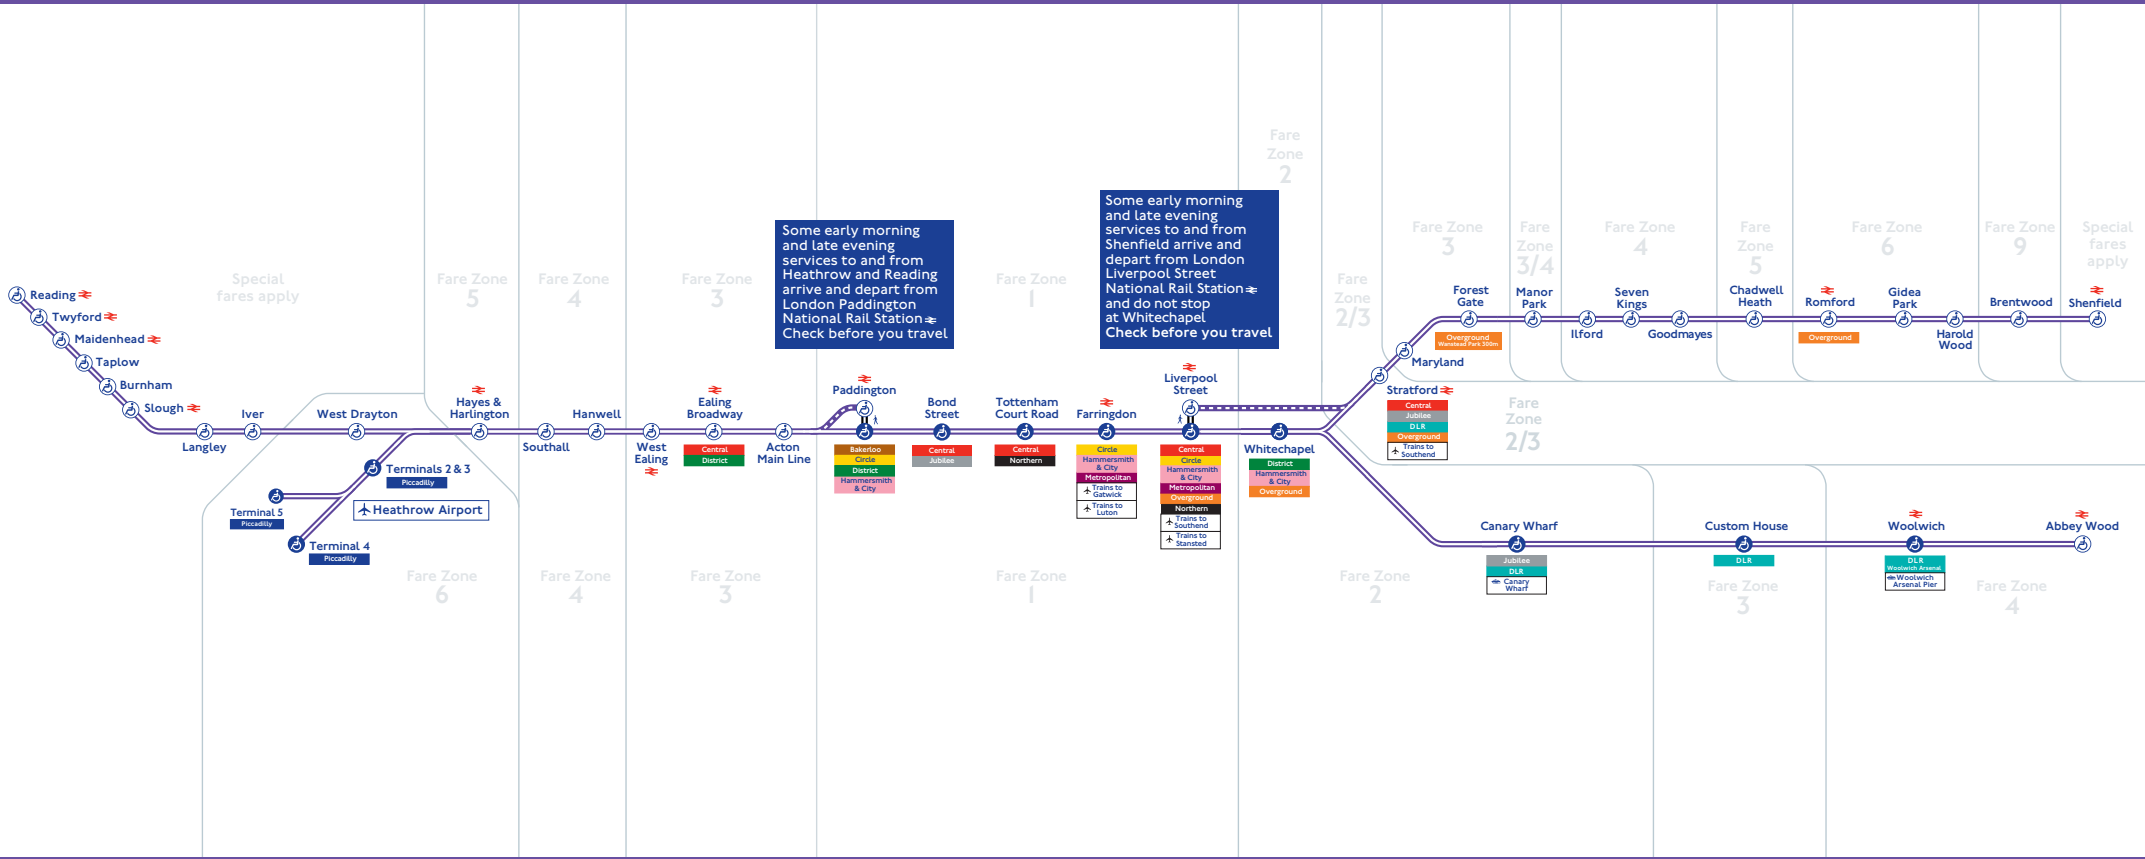

Elizabeth line

Valid from Sunday 10 December 2023 until Saturday 1 June 2024

Service delay refunds

If you've been delayed on an Elizabeth line journey, you may be able to claim for a service delay refund.

When we refund for service delays

If your journey was delayed for reasons within our control by:

- 15 minutes or more on Tube and DLR services
- 30 minutes or more on London Overground or Elizabeth line services.

Key to symbols

-  Interchange stations
-  Step-free access from street to platform
-  Step-free access from street to train
-  National Rail
-  Airport
-  River services interchange

Elizabeth line – Westbound