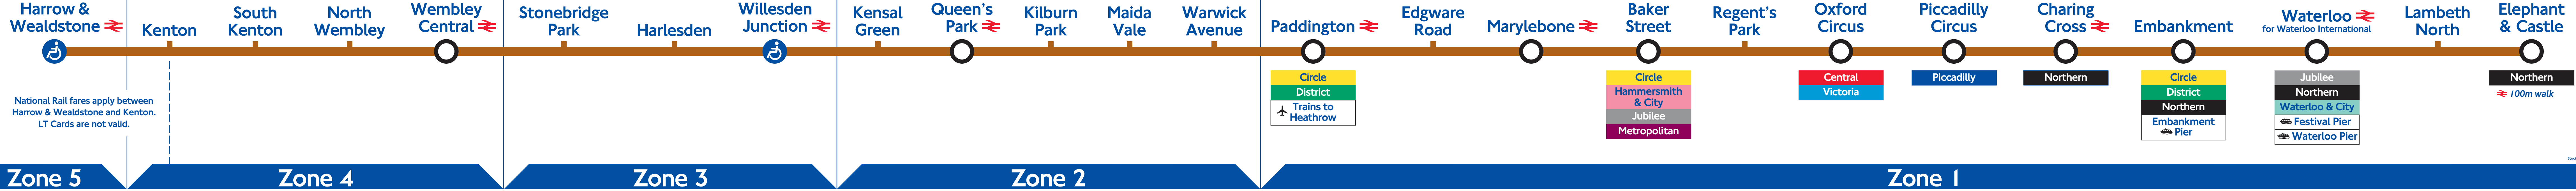

Circle
District

National Rail fares apply between Kenton and Harrow & Wealdstone. LT Cards are not valid.

LUL part number 28124/115

Bakerloo line

Part No: 28124/114

Bakerloo line

National Rail fares apply between Kenton and Harrow & Wealdstone. LT Cards are not valid.

Part No: 28124/115

Bakerloo line

 Stations with step-free exit from the Bakerloo line platforms to the street are shown with this symbol

 Stations with step-free exit from the Bakerloo line platforms to the street are shown with this symbol

Stock code: 463067

Bakerloo line

 Stations with step-free exit from the Bakerloo line platforms to the street are shown with this symbol

 Stations with step-free exit from the Bakerloo line platforms to the street are shown with this symbol

Northern
≡ 100m walk

Jubilee
Northern
Waterloo & City
Festival Pier
Waterloo Pier

Circle
District
Northern
Embankment Pier

Central
Victoria

Circle
Hammersmith & City
Jubilee
Metropolitan

Circle
District
Trains to Heathrow