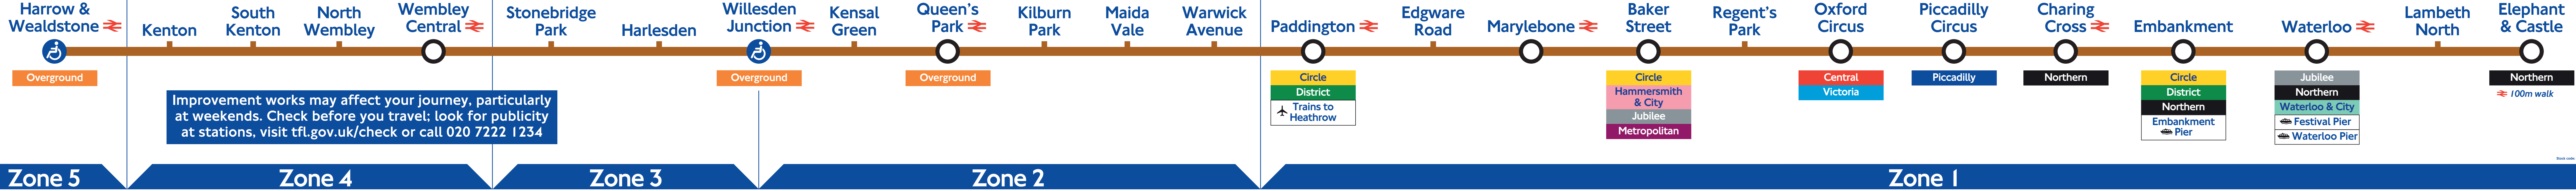

Willesden Junction

Harlesden

Stonebridge Park

Wembley Central

North Wembley

South Kenton

Kenton

Harrow & Wealdstone

National Rail fares apply between Harrow & Wealdstone and Kenton. LT Cards are not valid.

Stock code: 463075

Bakerloo line

 Stations with step-free access from the Bakerloo line platforms to the street are shown with this symbol

 Stations with step-free access from the Bakerloo line platforms to the street are shown with this symbol

Improvement works may affect your journey, particularly at weekends. Check before you travel; look for publicity at stations, visit tfl.gov.uk/check or call 020 7222 1234

Step-free from train to street Step-free from platform to street

Bakerloo line