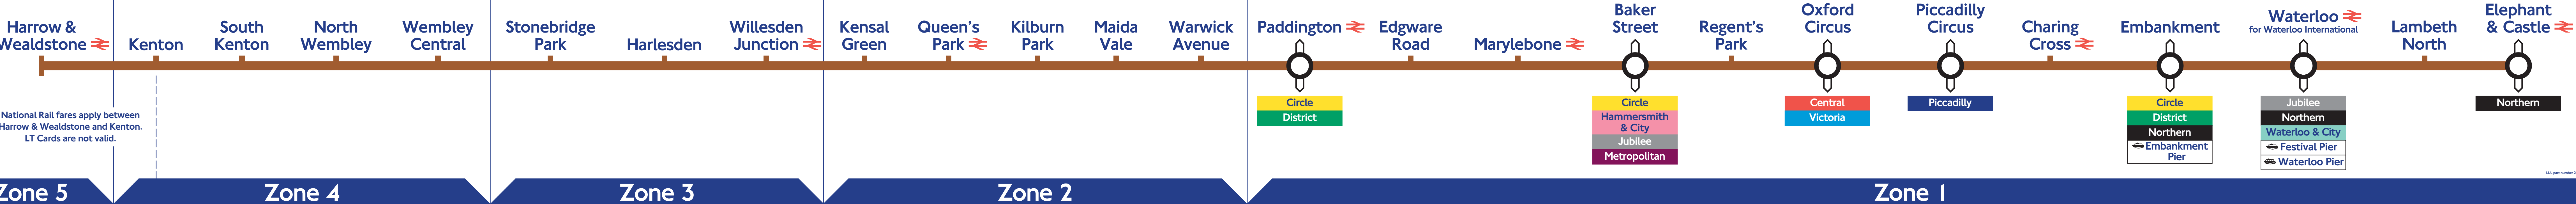

Bakerloo line

North London Railways fares apply between Harrow & Wealdstone and Queen's Park. LT Cards are not valid.

Bakerloo line

LUL part number 28124/1.13

Bakerloo line

National Rail fares apply between Harrow & Wealdstone and Kenton. LT Cards are not valid.

LUL part number 28124/114

Bakerloo line

Northern

Jubilee
Northern
Waterloo & City
Festival Pier
Waterloo Pier

Circle
District
Northern
Embankment Pier

Piccadilly

Central
Victoria

Circle
Hammersmith & City
Jubilee
Metropolitan

Part No: 28124/115

Bakerloo line

 Stations with step-free exit from the Bakerloo line platforms to the street are shown with this symbol

 Stations with step-free exit from the Bakerloo line platforms to the street are shown with this symbol

Stock code: 463067

Bakerloo line

 Stations with step-free exit from the Bakerloo line platforms to the street are shown with this symbol

 Stations with step-free exit from the Bakerloo line platforms to the street are shown with this symbol