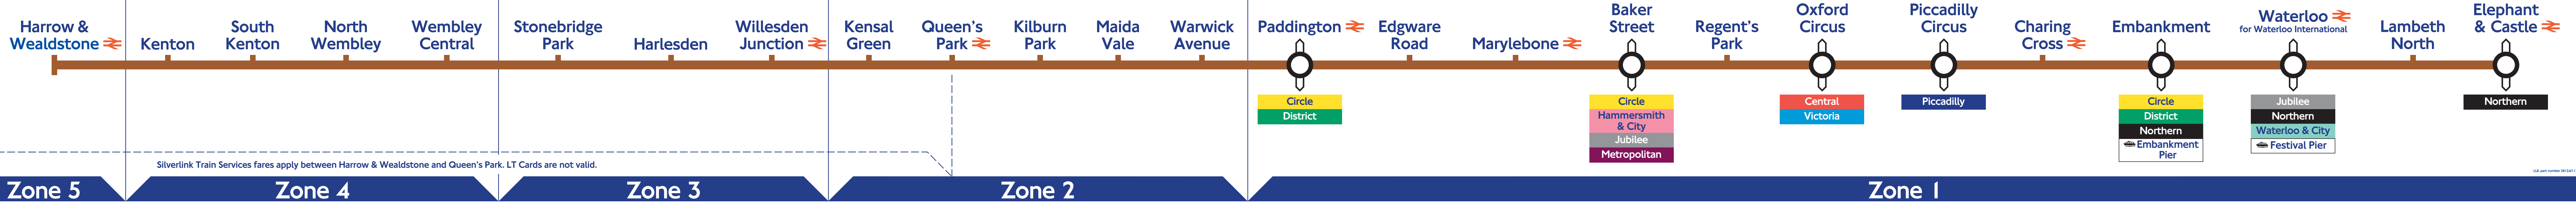

Bakerloo line

North London Railways fares apply between Harrow & Wealdstone and Queen's Park. LT Cards are not valid.

Bakerloo line

LUL part number 28124/1.13

Bakerloo line

National Rail fares apply between Harrow & Wealdstone and Kenton. LT Cards are not valid.

LUL part number 28124/114

Bakerloo line

Northern

Jubilee
Northern
Waterloo & City
Festival Pier
Waterloo Pier

Circle
District
Northern
Embankment Pier

Piccadilly

Central
Victoria

Circle
Hammersmith & City
Jubilee
Metropolitan

Stock code: 463067

Bakerloo line

 Stations with step-free exit from the Bakerloo line platforms to the street are shown with this symbol

 Stations with step-free exit from the Bakerloo line platforms to the street are shown with this symbol

Northern
≡ 100m walk

Jubilee
Northern
Waterloo & City
Festival Pier
Waterloo Pier

Circle
District
Northern
Embankment Pier

Central
Victoria

Circle
Hammersmith & City
Jubilee
Metropolitan

Circle
District
Trains to Heathrow