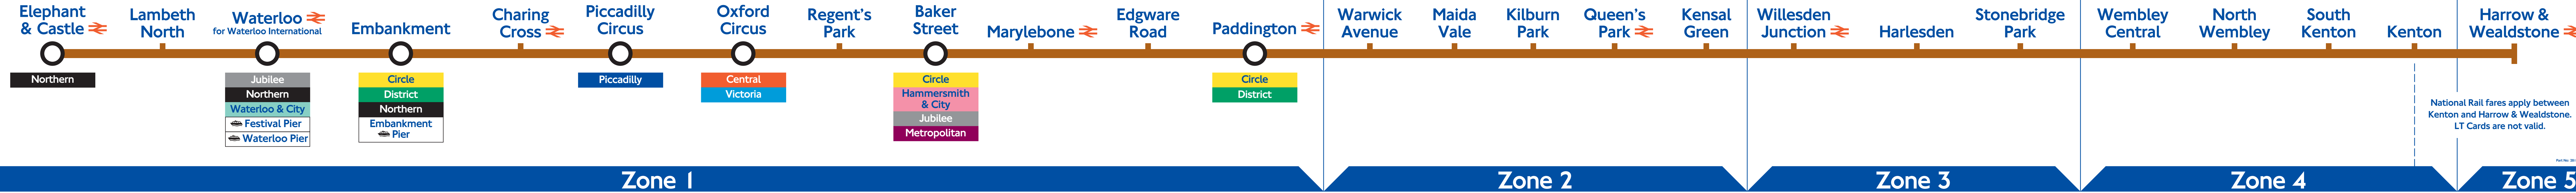

Circle
District

National Rail fares apply between Kenton and Harrow & Wealdstone. LT Cards are not valid.

LUL part number 28124/115

Bakerloo line

Part No: 28124/114

Bakerloo line

National Rail fares apply between Kenton and Harrow & Wealdstone. LT Cards are not valid.

Part No: 28124/115

Bakerloo line

 Stations with step-free exit from the Bakerloo line platforms to the street are shown with this symbol

 Stations with step-free exit from the Bakerloo line platforms to the street are shown with this symbol

Stock code: 463067

Bakerloo line

 Stations with step-free exit from the Bakerloo line platforms to the street are shown with this symbol

 Stations with step-free exit from the Bakerloo line platforms to the street are shown with this symbol

Northern
≡ 100m walk

Jubilee
Northern
Waterloo & City
Festival Pier
Waterloo Pier

Circle
District
Northern
Embankment Pier

Central
Victoria

Circle
Hammersmith & City
Jubilee
Metropolitan

Circle
District
Trains to Heathrow