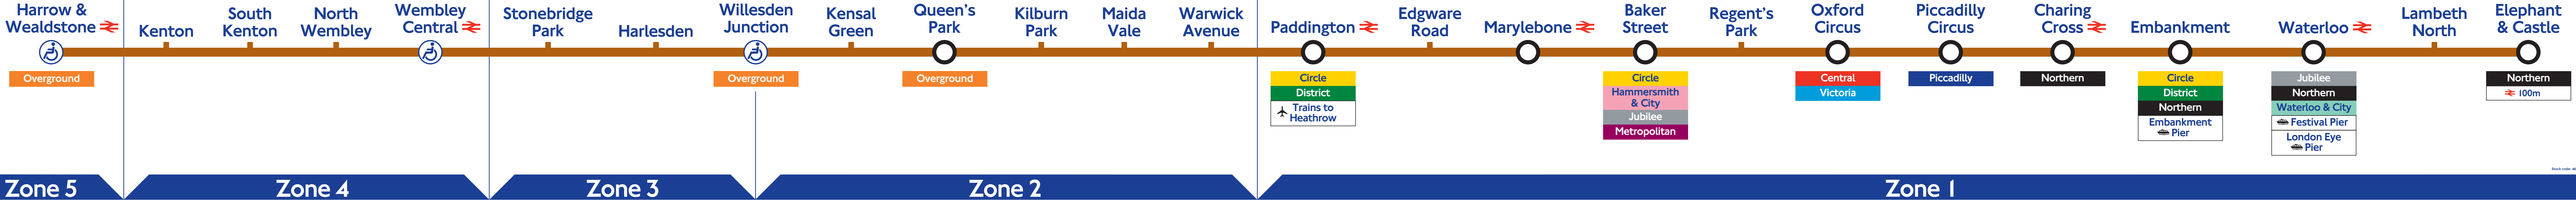

Stock code: 463067 09.07

Bakerloo line

 Step-free from train to street
  Step-free from platform to street

Improvement work to tracks and stations may affect your journey. Look for publicity at stations or visit tfl.gov.uk

Stock code: 463067 07.11

Bakerloo line

 Step-free from train to street
  Step-free from platform to street

Improvement work to tracks and stations may affect your journey. Look for publicity at stations or visit tfl.gov.uk

Stock code: 463067 09.12

Bakerloo line

Step-free from train to street
 Step-free from platform to street

Northbound trains often terminate at Queen's Park or Stonebridge Park. Please listen for announcements

Step-free from train to street Step-free from platform to street

Bakerloo line