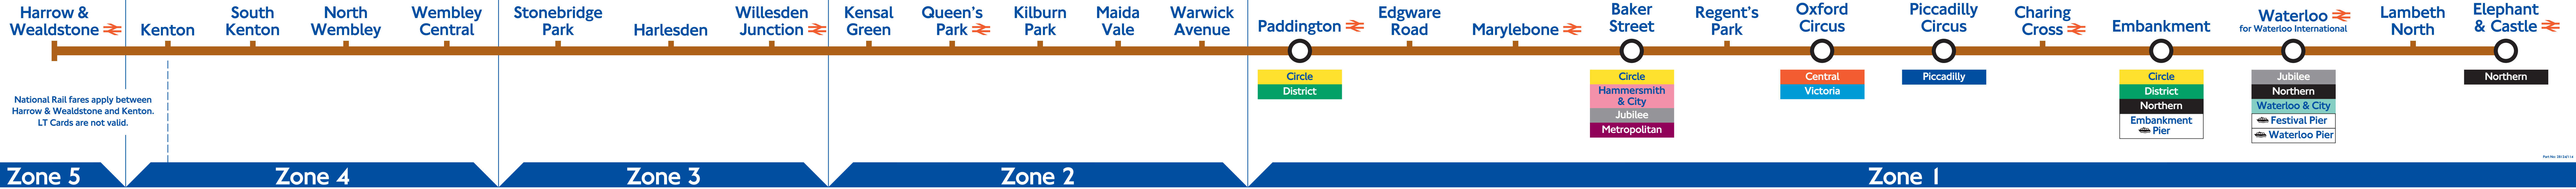

Bakerloo line

Part No: 28124/114