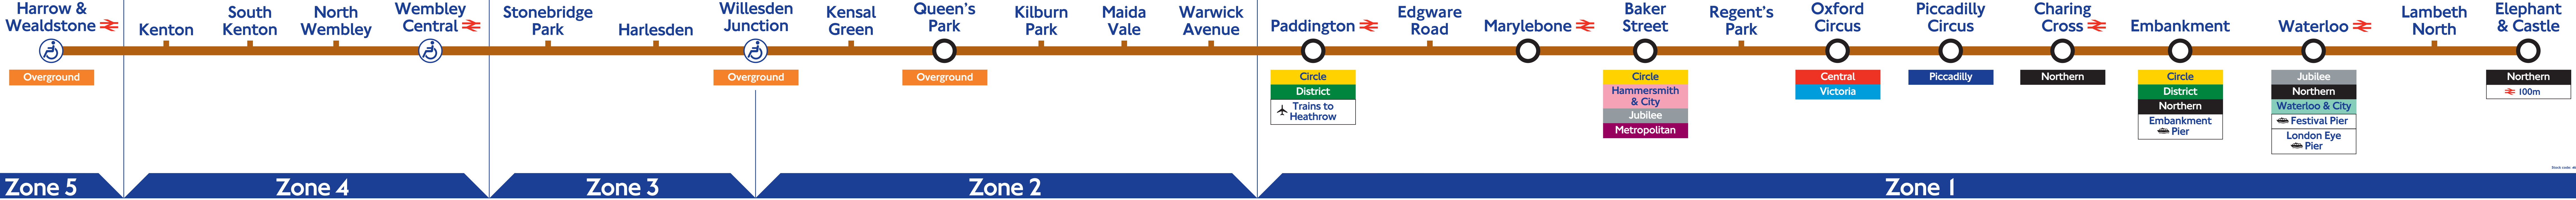

Bakerloo line

Step-free from train to street
Step-free from platform to street

Northbound trains often terminate at Queen's Park or Stonebridge Park. Please listen for announcements

Improvement work to tracks and stations may affect your journey. Look for publicity at stations or visit tfl.gov.uk

Stock code: 463067 04.13