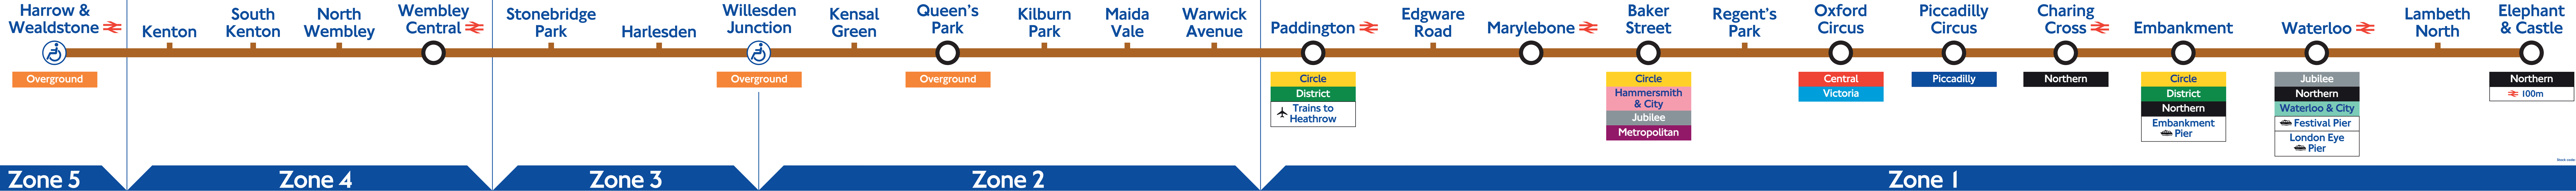

 Stations with step-free access from the Bakerloo line platforms to the street are shown with this symbol

Improvement works may affect your journey, particularly at weekends. Check before you travel; look for publicity at stations, visit tfl.gov.uk/check or call 020 7222 1234

Stock code: 463067 09.07

Bakerloo line

 Step-free from train to street
  Step-free from platform to street

Improvement work to tracks and stations may affect your journey. Look for publicity at stations or visit tfl.gov.uk

Stock code: 463067 09.12

Bakerloo line

Step-free from train to street
 Step-free from platform to street

Northbound trains often terminate at Queen's Park or Stonebridge Park. Please listen for announcements

Step-free from train to street Step-free from platform to street

Bakerloo line