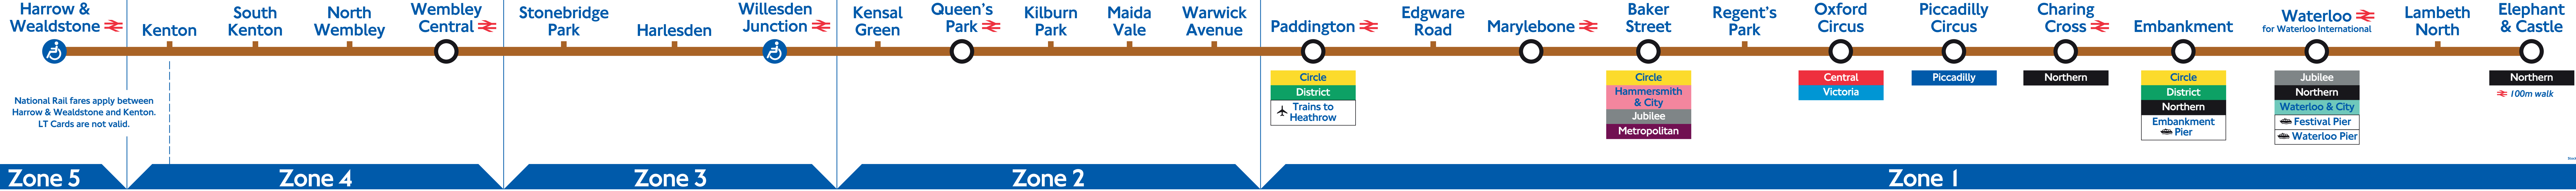

Northern
≡ 100m walk

Jubilee
Northern
Waterloo & City
Festival Pier
Waterloo Pier

Circle
District
Northern
Embankment Pier

Central
Victoria

Circle
Hammersmith & City
Jubilee
Metropolitan

Circle
District
Trains to Heathrow

National Rail fares apply between Harrow & Wealdstone and Kenton. LT Cards are not valid.

Stock code: 463075

Bakerloo line

 Stations with step-free exit from the Bakerloo line platforms to the street are shown with this symbol

 Stations with step-free exit from the Bakerloo line platforms to the street are shown with this symbol

National Rail fares apply between Harrow & Wealdstone and Kenton. LT Cards are not valid.

Stock code: 463067

Bakerloo line

 Stations with step-free exit from the Bakerloo line platforms to the street are shown with this symbol

 Stations with step-free exit from the Bakerloo line platforms to the street are shown with this symbol