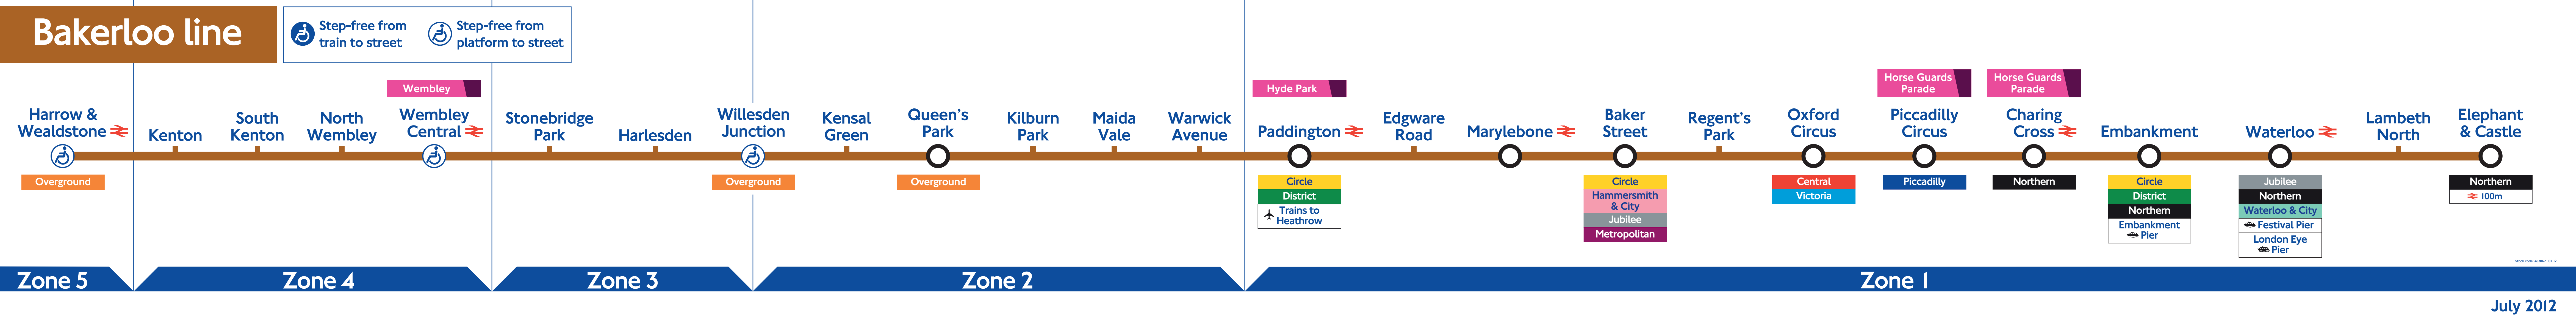

Stock code: 463067 09.07

Bakerloo line

 Step-free from train to street
  Step-free from platform to street

Improvement work to tracks and stations may affect your journey. Look for publicity at stations or visit tfl.gov.uk

Stock code: 463067 07.11

Bakerloo line

 Step-free from train to street
  Step-free from platform to street

Improvement work to tracks and stations may affect your journey. Look for publicity at stations or visit tfl.gov.uk

Stock code: 463067 09.12

Bakerloo line

Step-free from train to street
 Step-free from platform to street

Northbound trains often terminate at Queen's Park or Stonebridge Park. Please listen for announcements

Step-free from train to street Step-free from platform to street

Bakerloo line