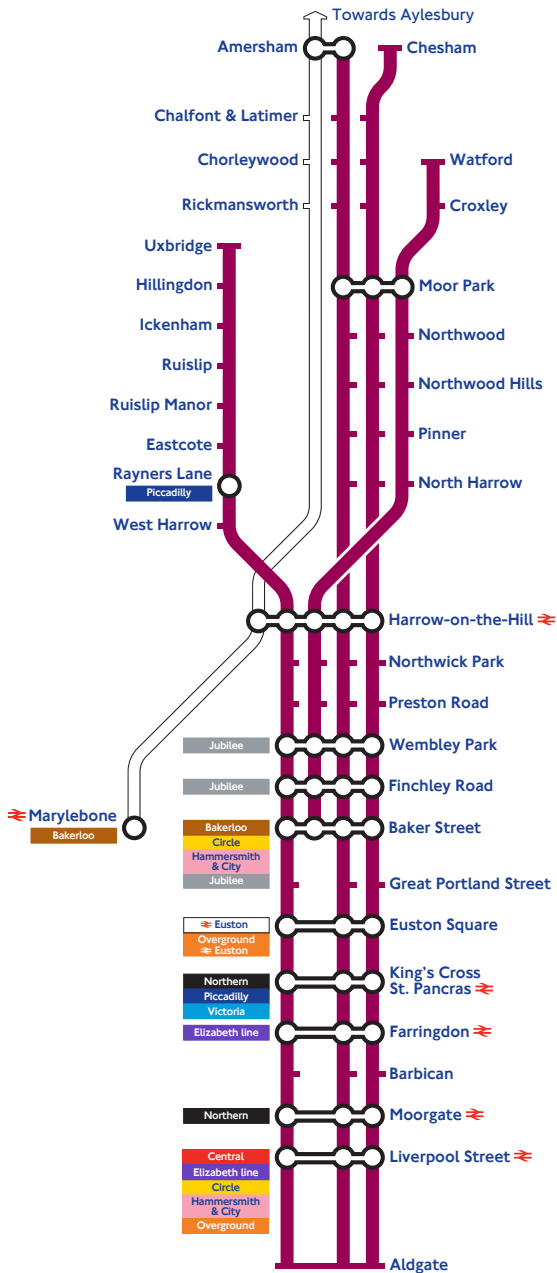

Metropolitan line service pattern during off-peak hours