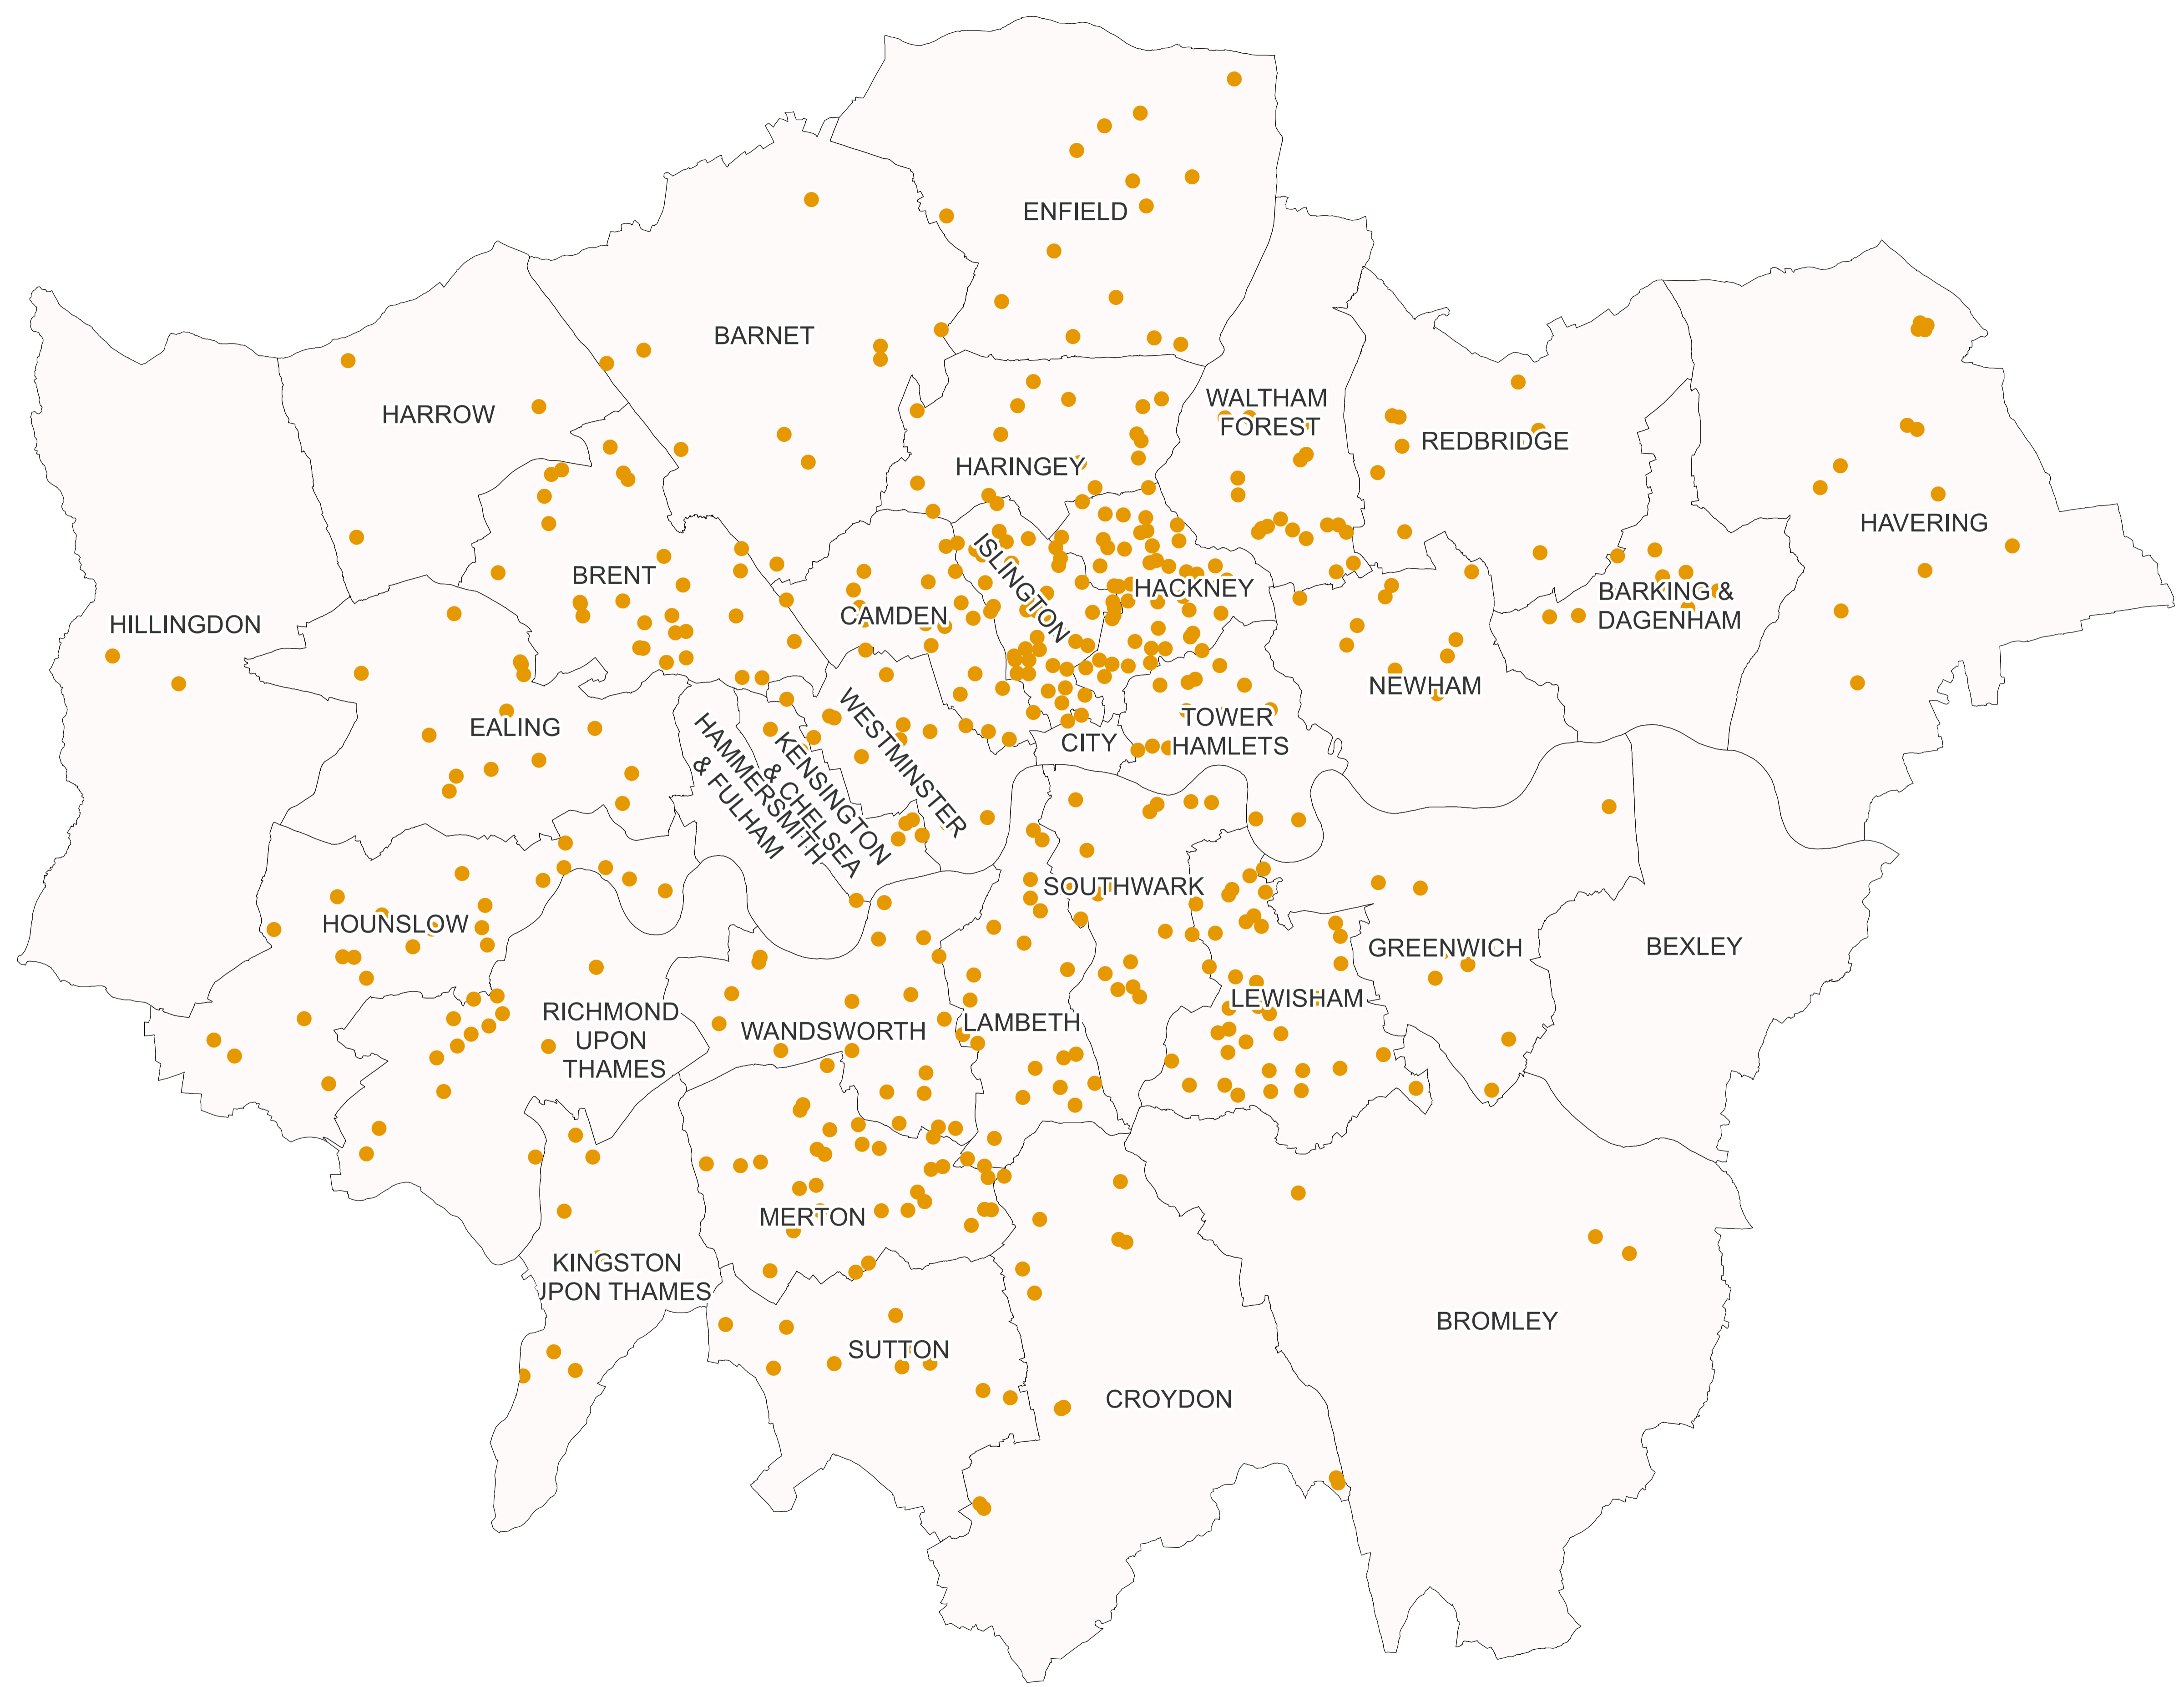

Path: \\Onelondon.tfl.local\shared\BRP\08_GIS\01_Projects\2022_0002_SchoolStreets_STARs\Schools\Mxd_Ogns\2022\0125_20220002_SchoolST_STARs\Schools.mxd

**City Planning
GIS Team**

Legend

 School Streets

 Boroughs

Scale	Date	Status
1:93,097	08/03/2022	DRAFT/FINAL
Drawing No.		Author eg. PM

© Transport for London
GIS Team
City Planning
5 Endeavour Square, Westfield
Avenue,
Stratford, E20 1JN