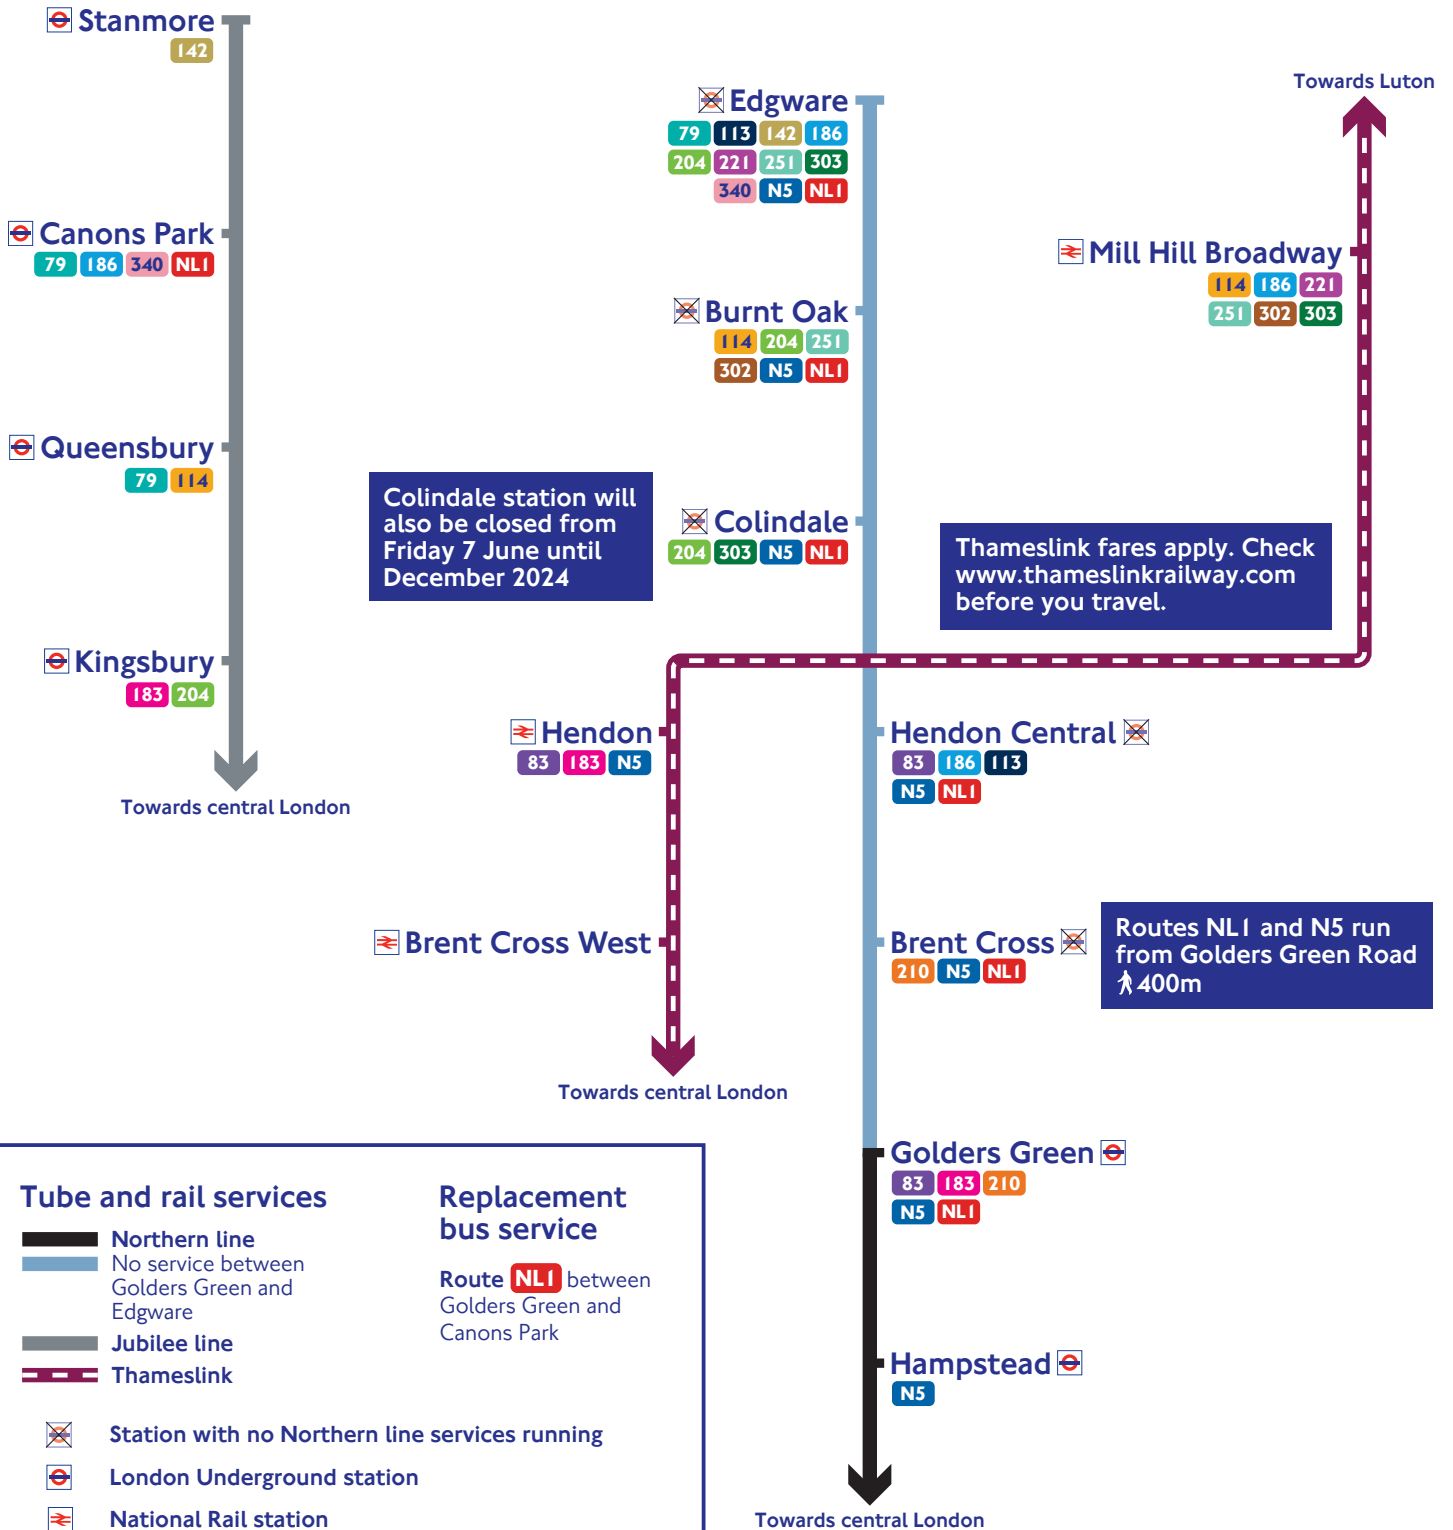

Alternative bus services during Northern line closure

From Tuesday 2 until Thursday 11 April 2024

Tube and rail services

- Northern line
- No service between Golders Green and Edgware
- Jubilee line
- Thameslink

- Station with no Northern line services running
- London Underground station
- National Rail station

Existing bus services

Route	Route	Route	Route
Route	Route	Route	Route
Route	Route	Route	Route
Route	Route	Route	

Replacement bus service

Route between Golders Green and Canons Park

For more information and to plan a journey, use the TfL Go app, scan the QR code or visit tfl.gov.uk/colindale-works