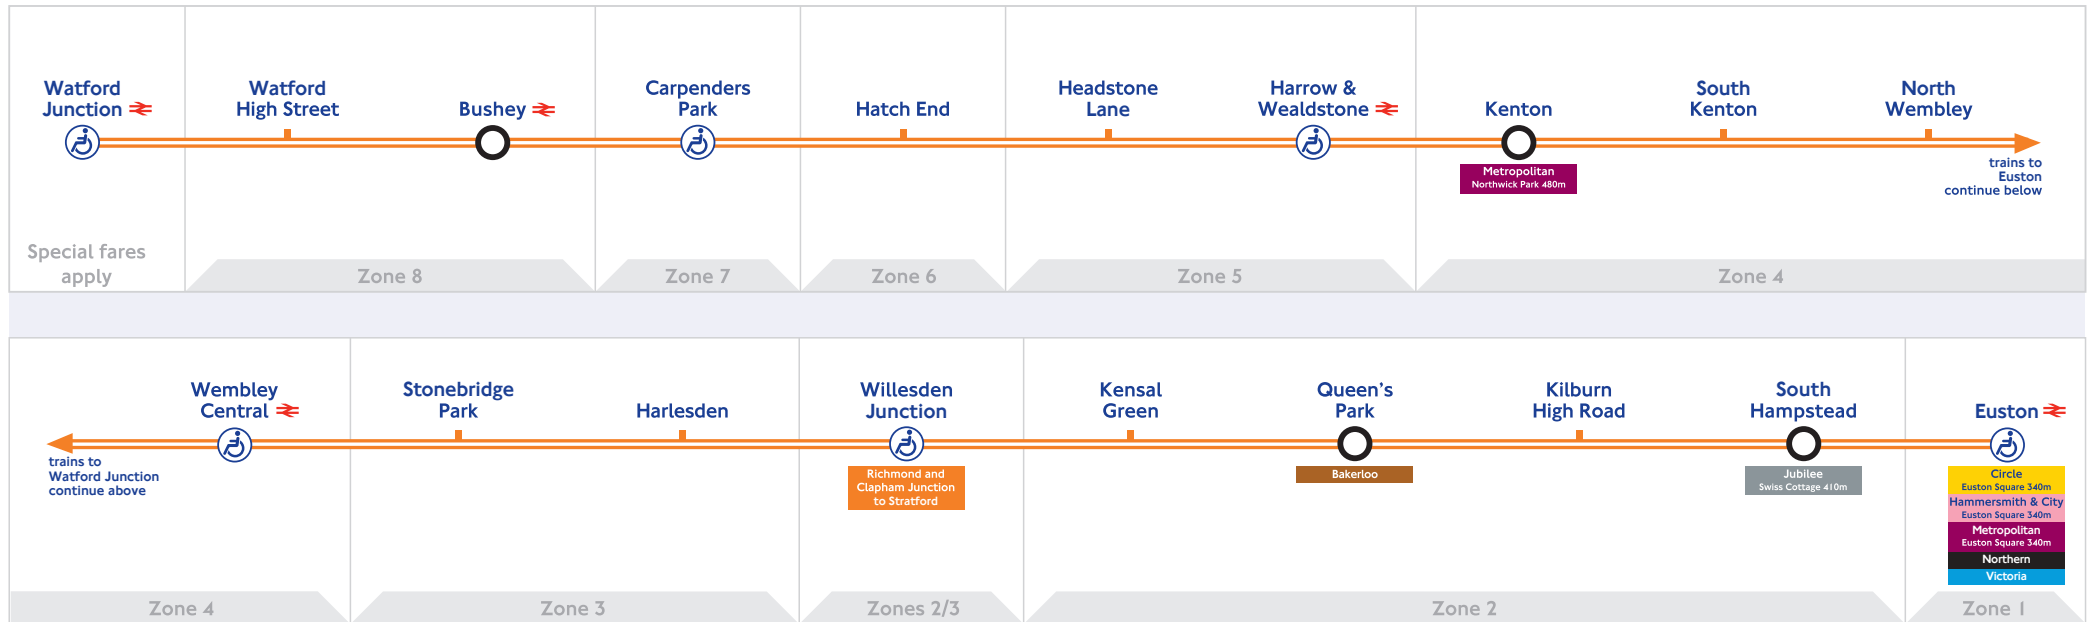

Watford Junction to Euston route

Key to symbols

- Interchange stations
- Step-free access from street to platform
- National Rail

Engineering work and public holidays

To carry out improvements and maintenance, some parts of the network are closed at weekends. For more information, including alternative travel arrangements, please check your travel at tfl.gov.uk or see posters at stations.

then at the same time past each hour until

⊖ Frequent Bakerloo line services run between these stations. Please see London Underground publicity for more details

All services run by London Overground unless otherwise shown