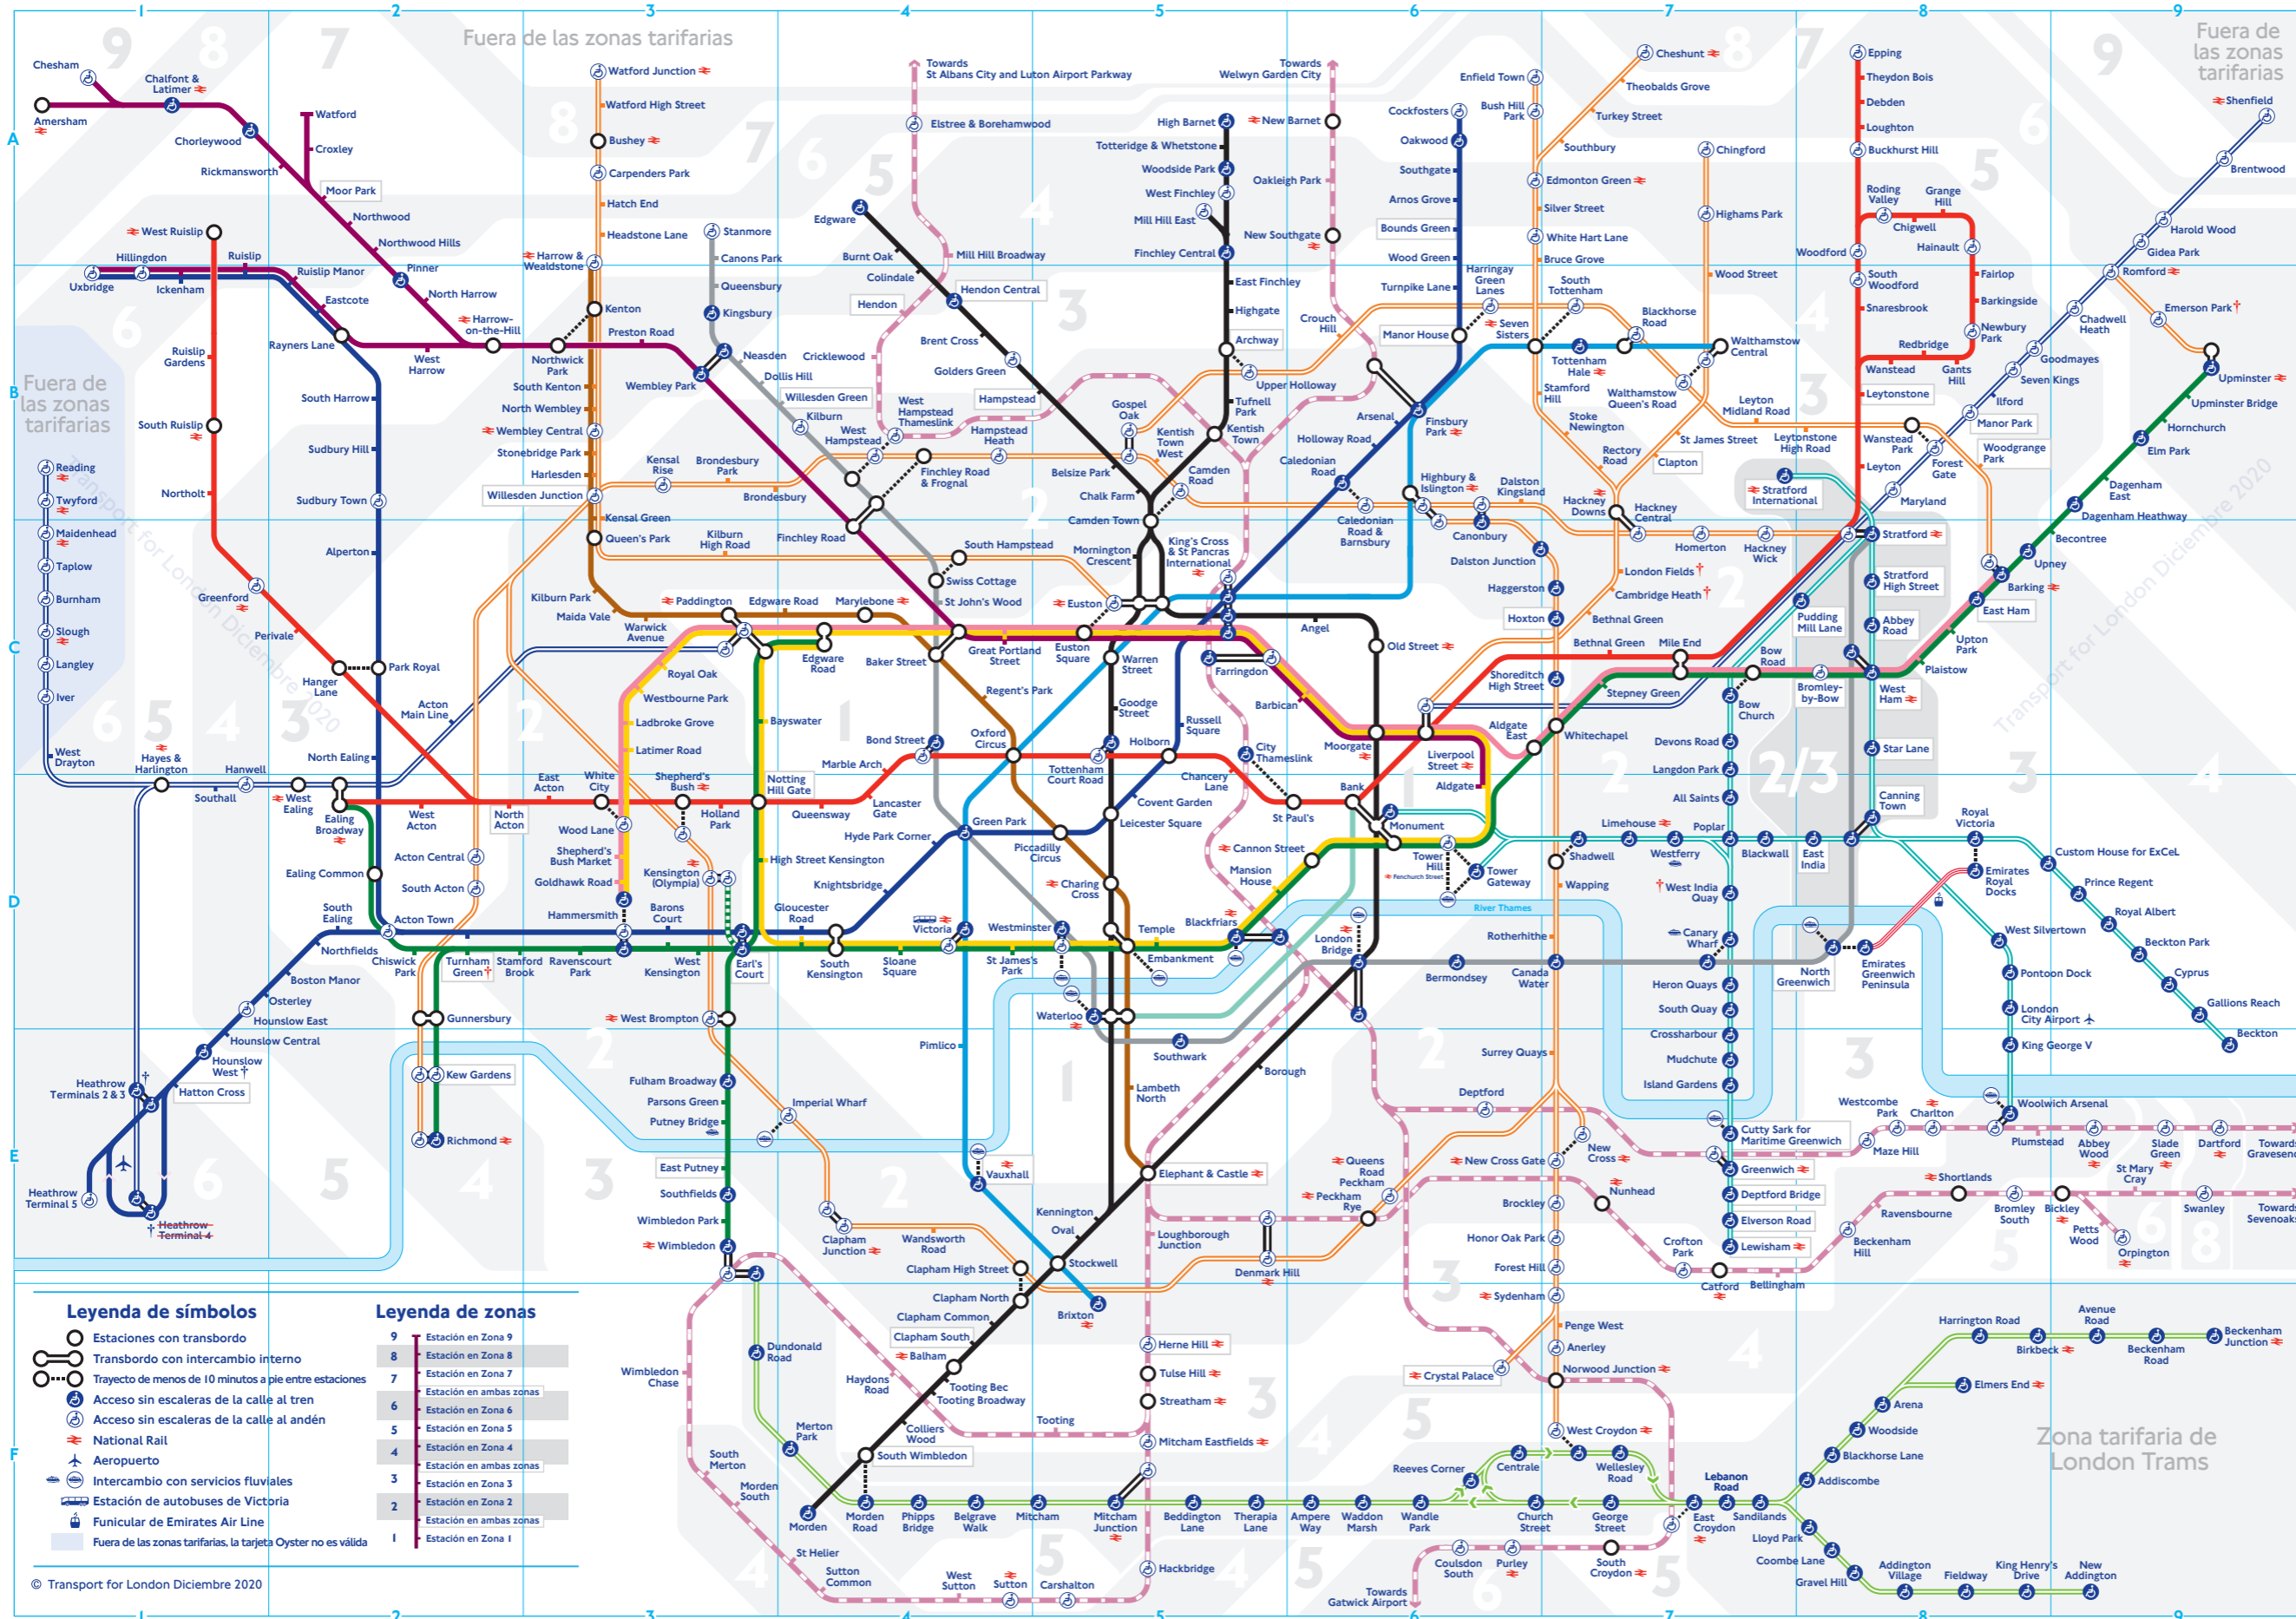

Mapa del metro (Tube map)

Compruébelo antes de viajar

† Heathrow
Los clientes de TfL Rail deben hacer transbordo en la estación Terminals 2 & 3 para la transferencia gratuita a la estación Terminal 5.

† Heathrow Terminal 4
Cerrada hasta nuevo aviso.

Red	Estaciones e instalaciones	Zonas
C7	Shoreditch High Street	1
E8	Shortlands	4
A7	Silver Street	4
E9	Slade Green	6
D4	Slowane Square	1
C1	Slough	Especial
B8	Snarbrook	4
D2	South Acton	3
F7	South Croydon	5
D2	South Ealing	3
C4	South Hampstead	2
B2	South Harrow	5
D4	South Kensington	1
B3	South Kenton	4
F3	South Merton	4
D7	South Quay	2
B1	South Ruislip	5
B7	South Tottenham	3
F4	South Wimbledon	3/4
B8	South Woodford	2
D1	Southall	4
A7	Southbury	5
E3	Southfields	3
A6	Southgate	4
E5	Stamwork	1
D2	Stamford Brook	2
B7	Stamford Hill	3
A3	Stanmore	5
C8	Star Lane	2/3
C7	Stepney Green	2
E5	Stockwell	2
B7	Stoke Newington	2
B3	Stonebridge Park	3
C8	Stratford	2/3
C8	Stratford High Street	2/3
B7	Stratford International	2/3
F5	Streatham	3
B2	Sudbury Hill	4
B2	Sudbury Town	4
E7	Surrey Quays	2
F4	Sutton	5
F4	Sutton Common	4
E9	Swanley	8
C4	Swiss Cottage	2
F7	Sydenham	3
C1	Taplow	Especial
D5	Temple	1
A7	Theobalds Grove	7
F5	Therapia Lane	Especial
A8	Theydons Bois	6
F5	Tooting	3
F4	Tooting Bec	3
F4	Tooting Broadway	3
C5	Tottenham Court Road	1
B7	Tottenham Hale	3
A5	Totteridge & Whetstone	4
D6	Tower Gateway	1
D6	Tower Hill	1
B5	Tufnell Park	2
F5	Tulse Hill	3
A7	Turkey Street	6
D2	Turnham Green	2/3
B6	Turnpike Lane	3
B1	Twyford	Especial
B9	Upminster	6
B9	Upminster Bridge	6
C8	Upney	4