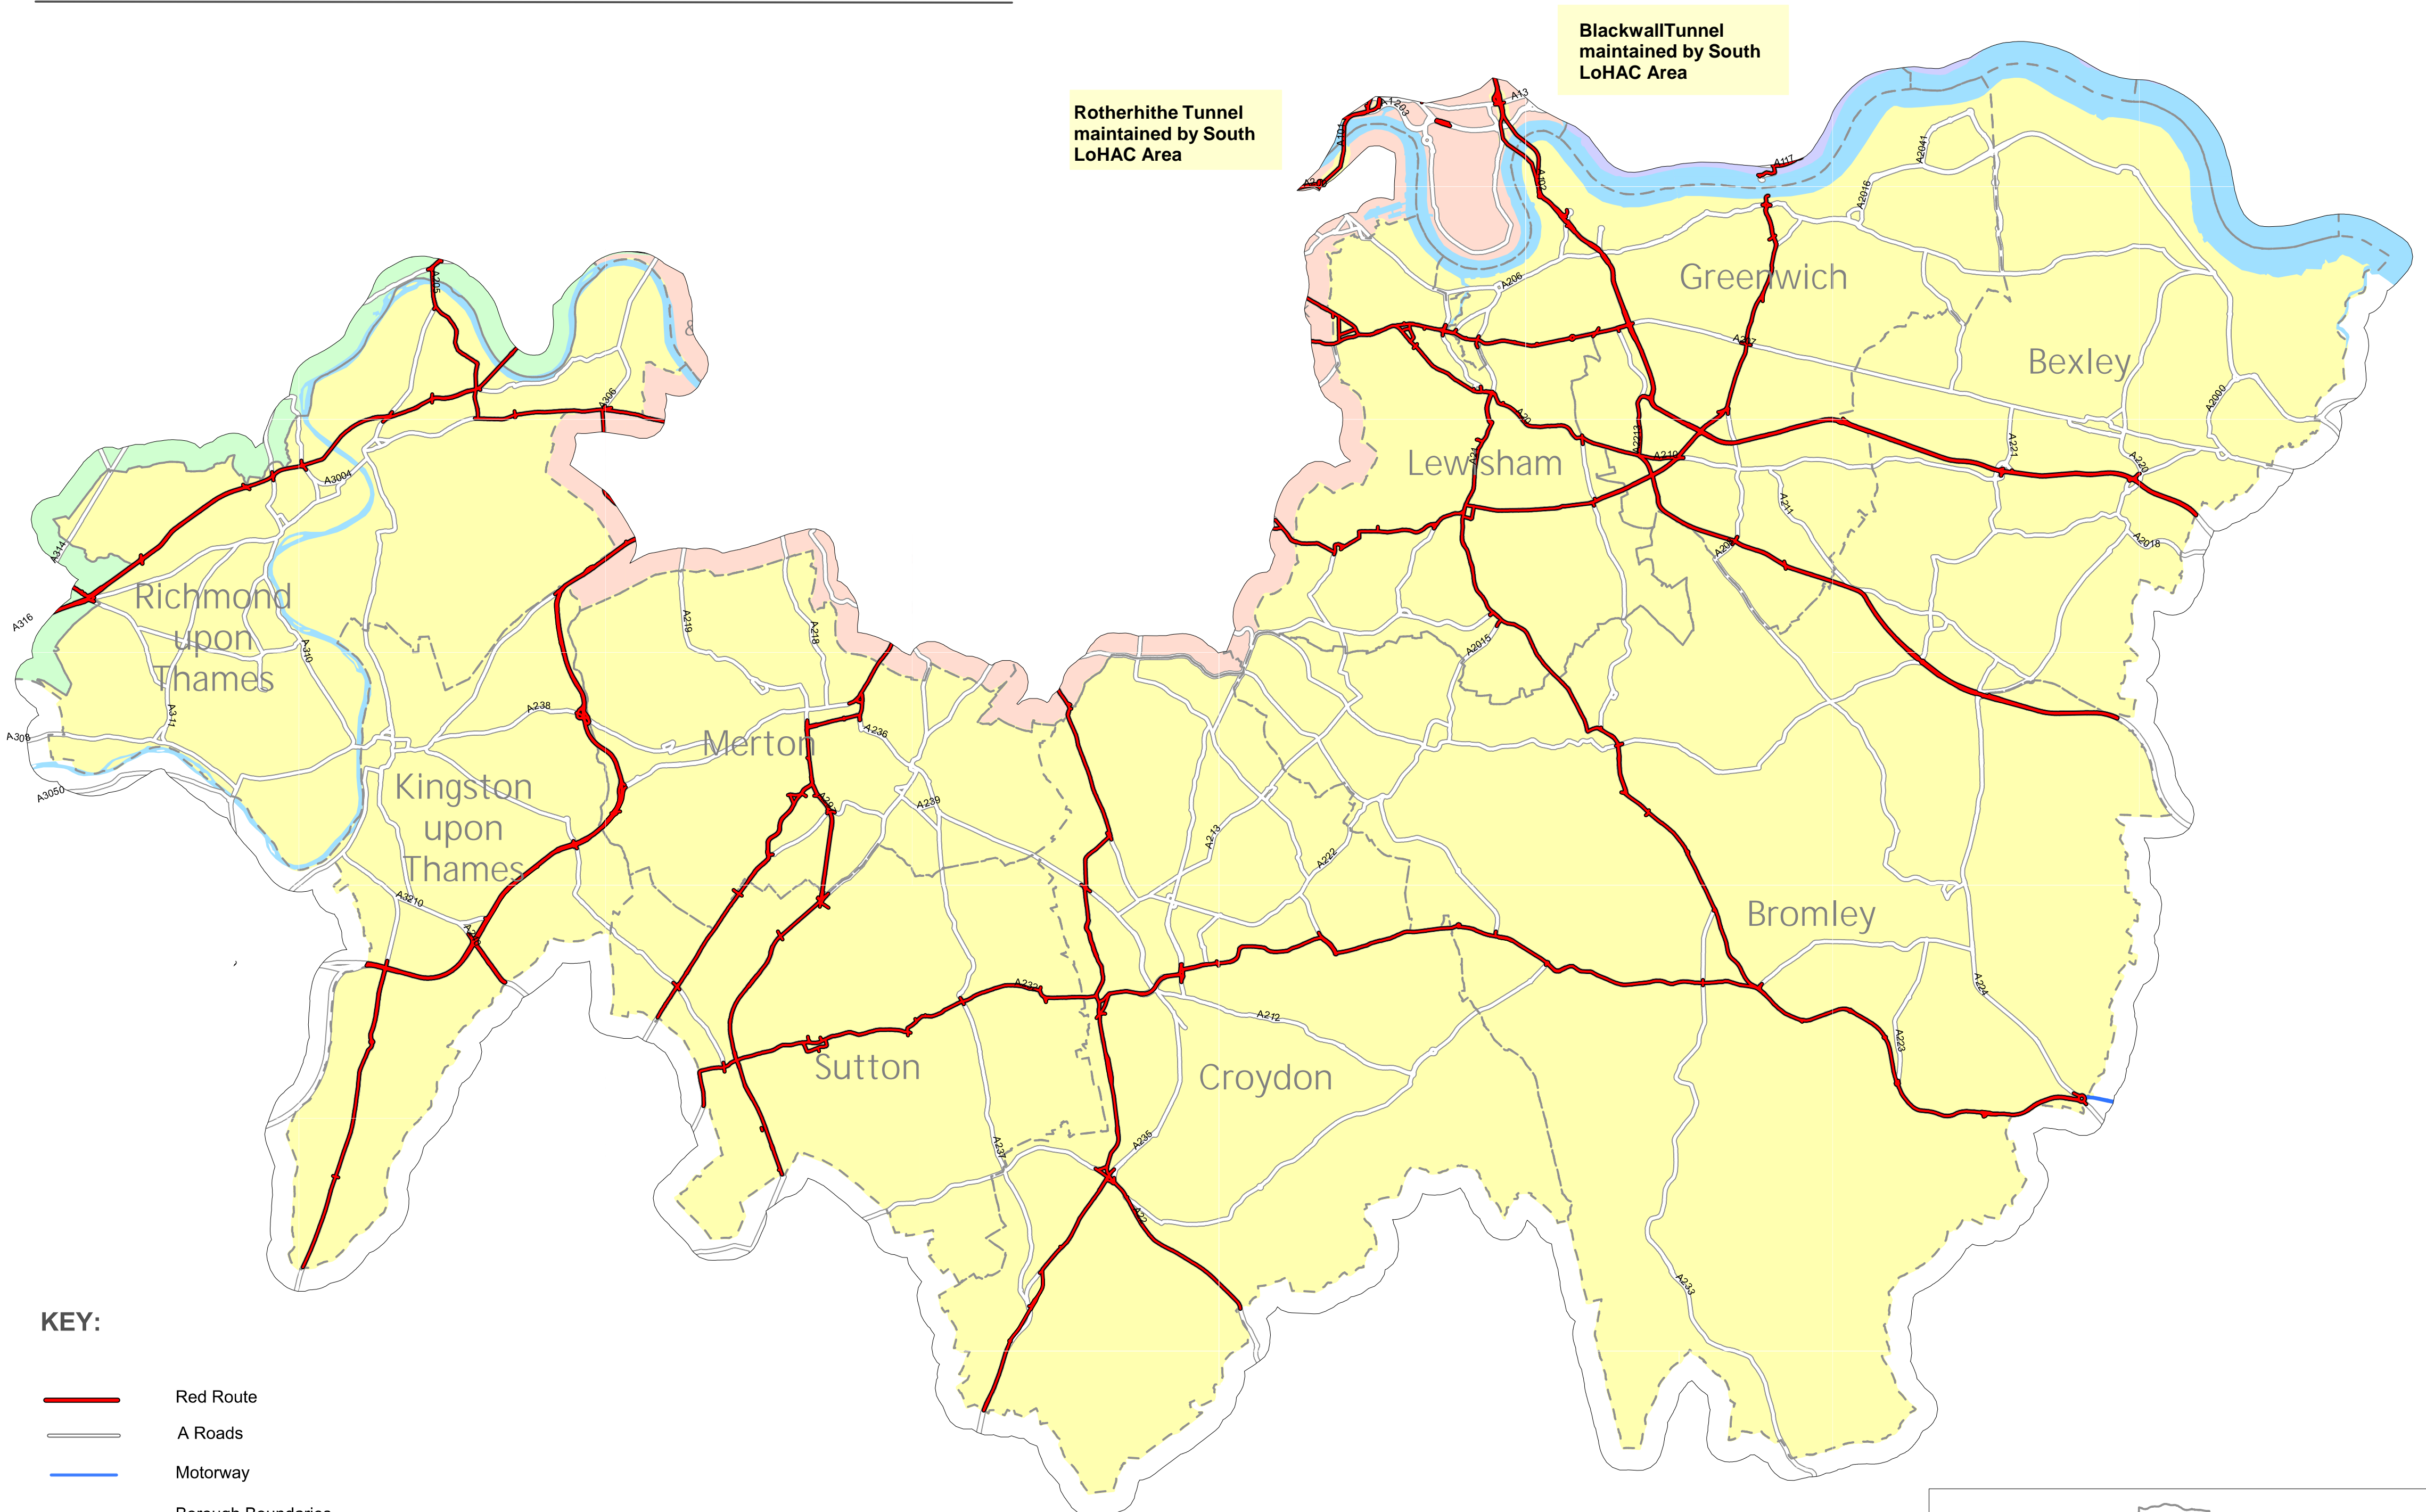

Transport for London - South Area Red Routes (LoHAC)

Rotherhithe Tunnel maintained by South LoHAC Area

Blackwall Tunnel maintained by South LoHAC Area

KEY:

-  Red Route
-  A Roads
-  Motorway
-  Borough Boundaries
-  North-East Area
-  North-West Area
-  Central Area
-  South Area