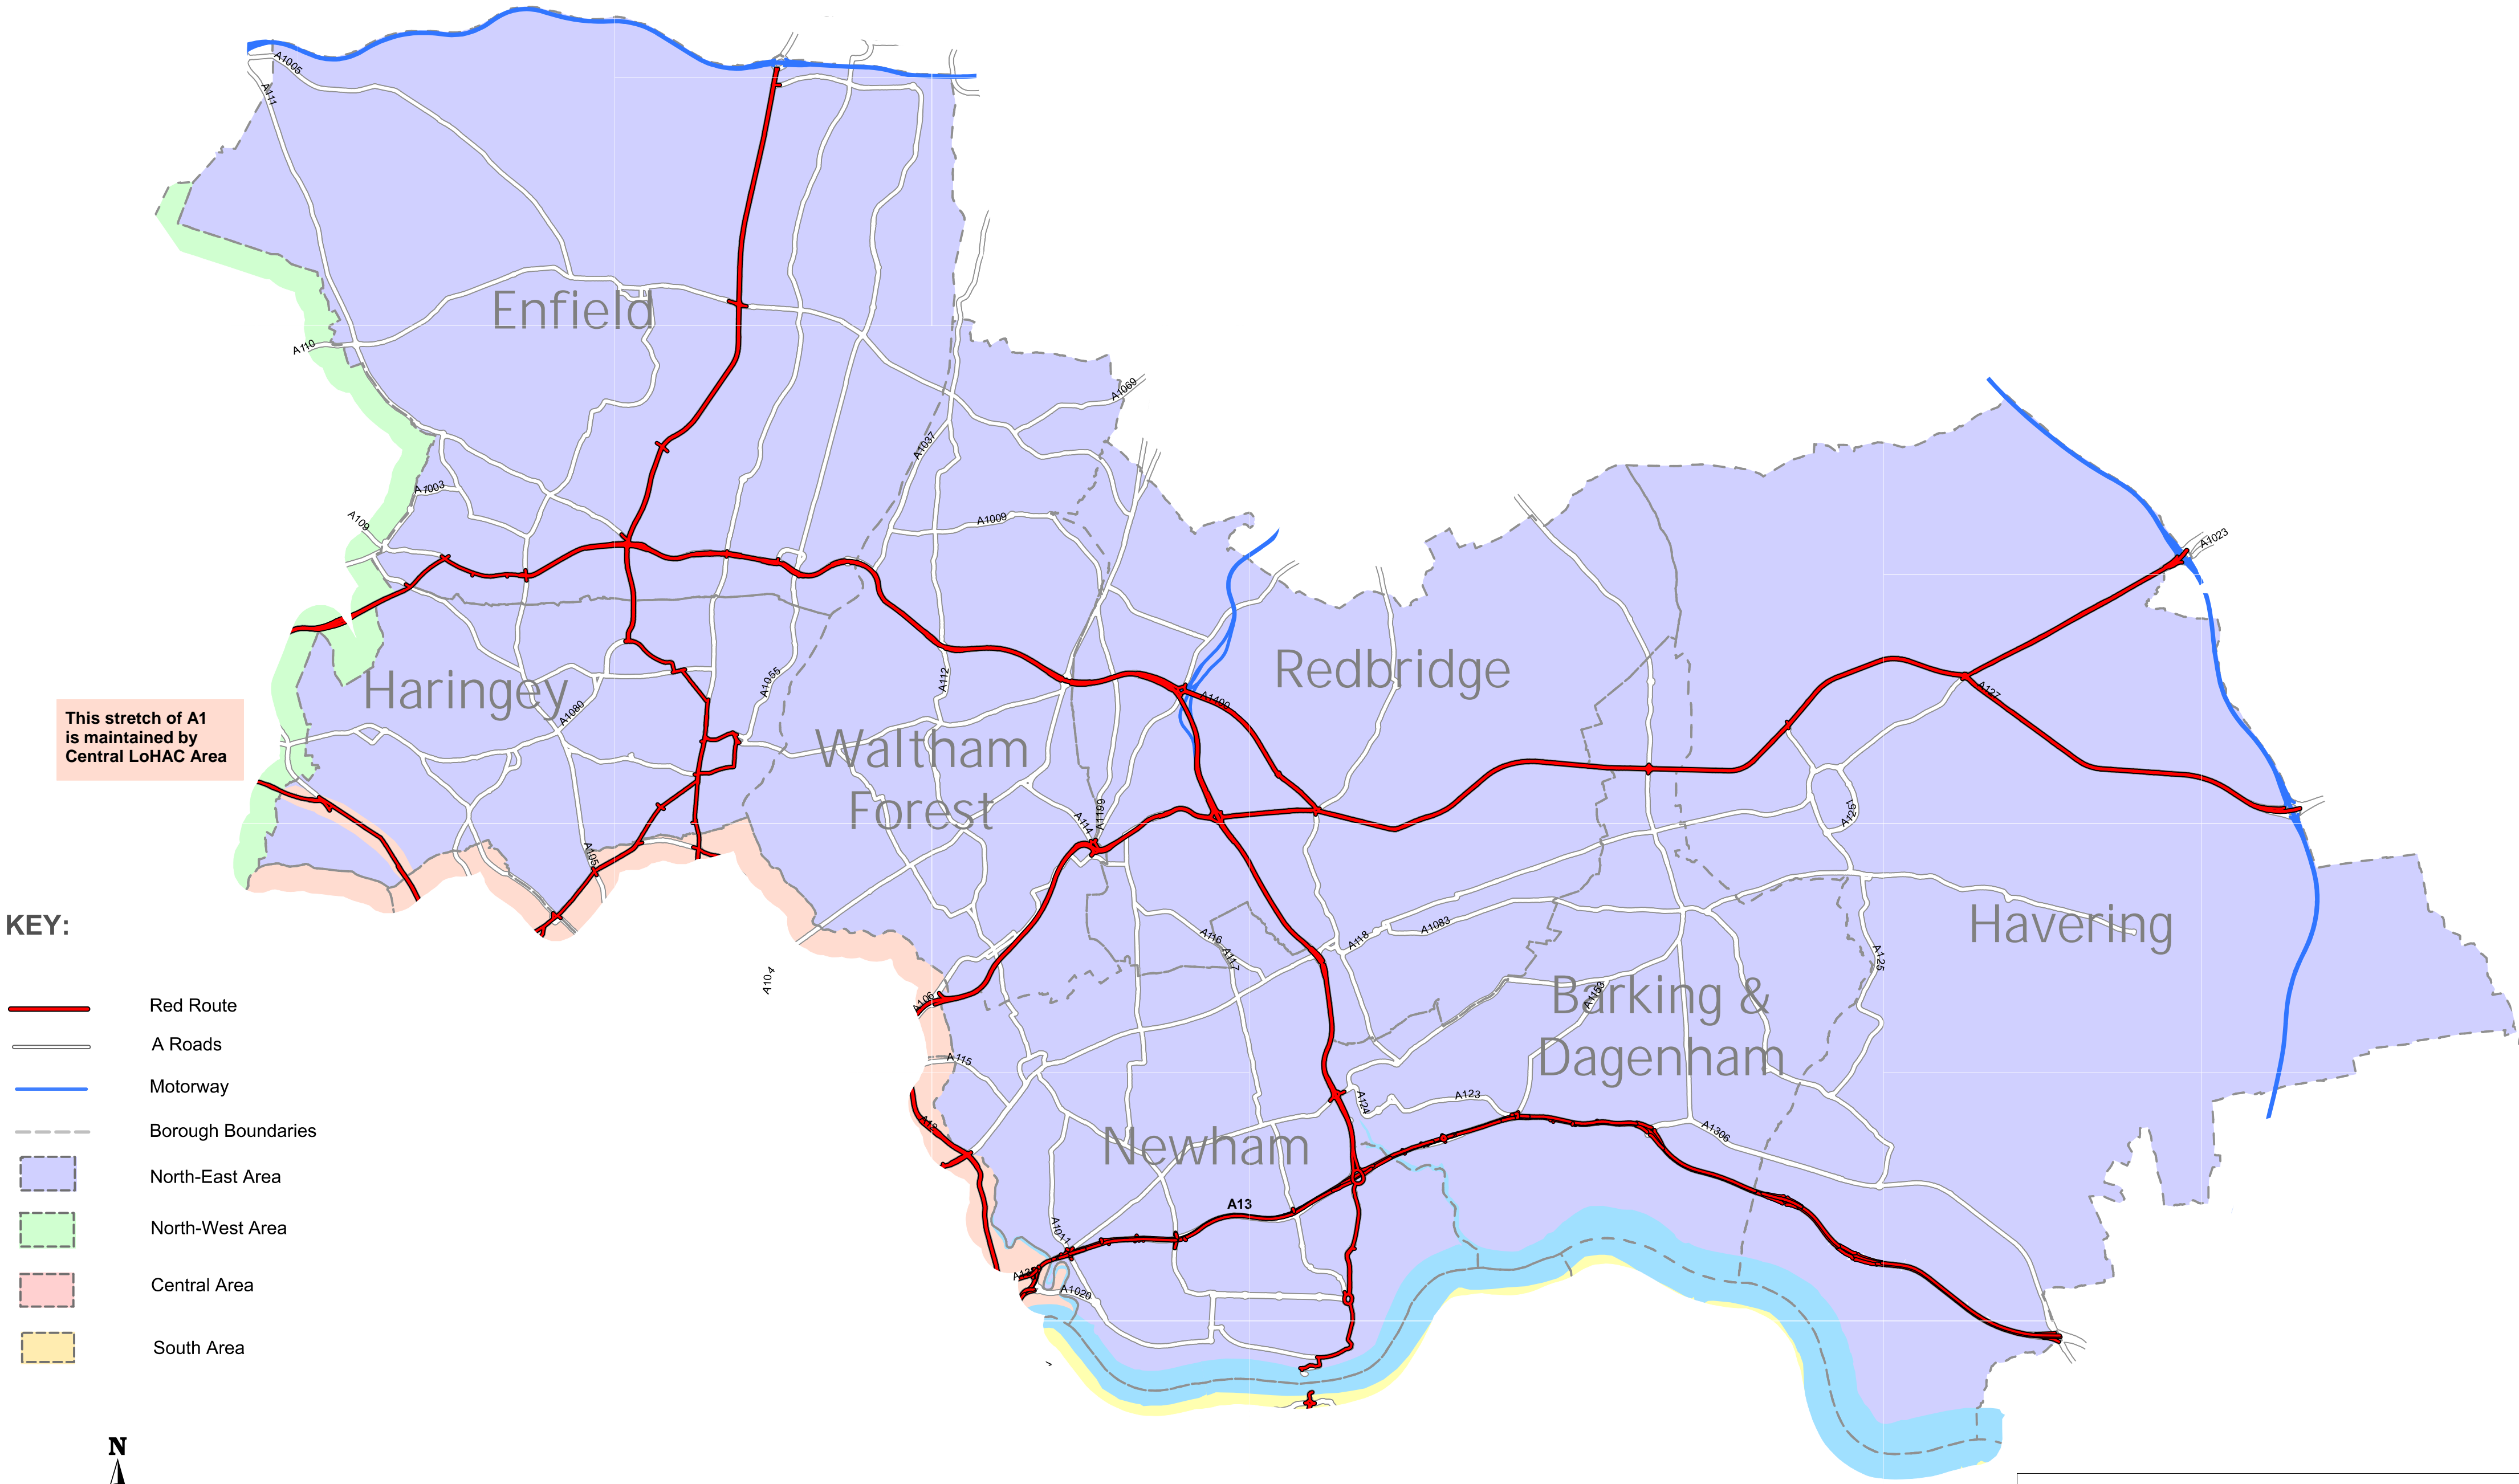

Transport for London - North East Area Red Routes (LoHAC)

- KEY:**
-  Red Route
 -  A Roads
 -  Motorway
 -  Borough Boundaries
 -  North-East Area
 -  North-West Area
 -  Central Area
 -  South Area

© Crown copyright and database rights 2015
 Ordnance Survey 100035971 Not to Scale.

To report a street fault call: 0343 222 1234