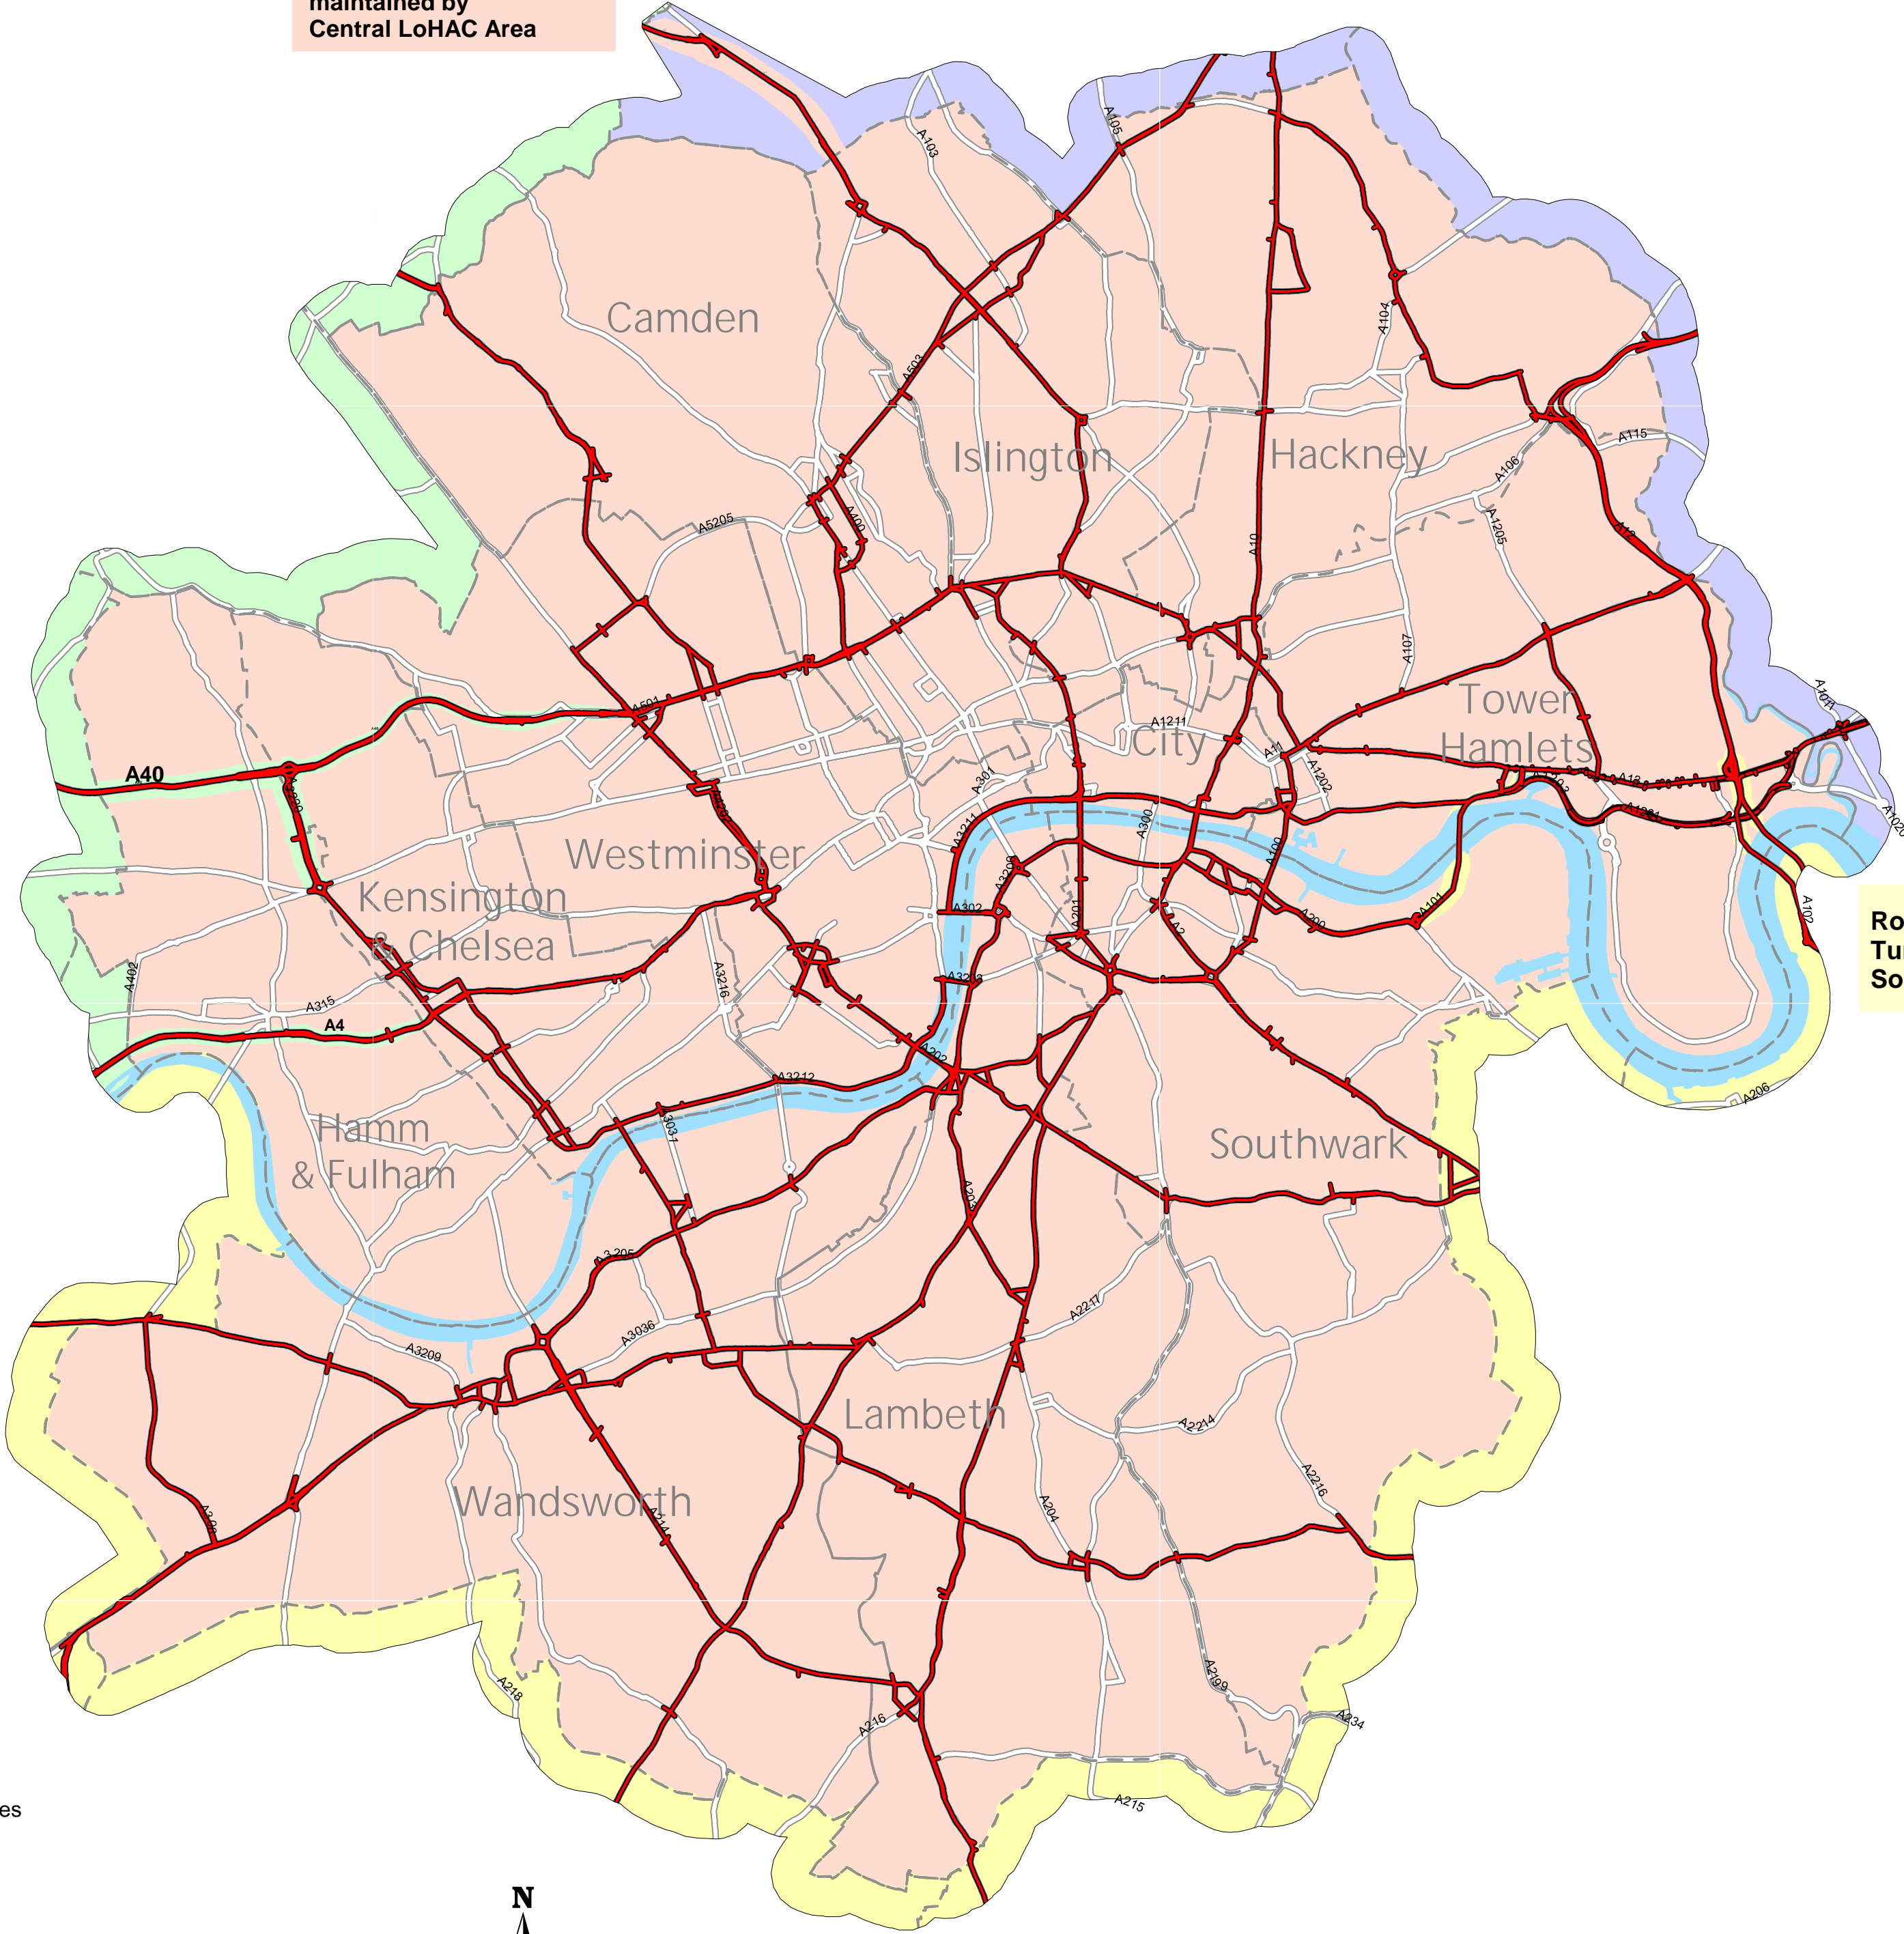

Transport for London - Central Area Red Routes (LoHAC)

This stretch of the A1 is maintained by Central LoHAC Area

This stretch of the A40 & A3220 & A4 is maintained by North West LoHAC Area

Rotherhithe & Blackwall Tunnels are maintained by South LoHAC Area

- KEY:**
-  Red Route
 -  A Roads
 -  Motorway
 -  Borough Boundaries
 -  North-East Area
 -  North-West Area
 -  Central Area
 -  South Area

© Crown copyright and database rights 2015
 Ordnance Survey 100035971 Not to Scale.