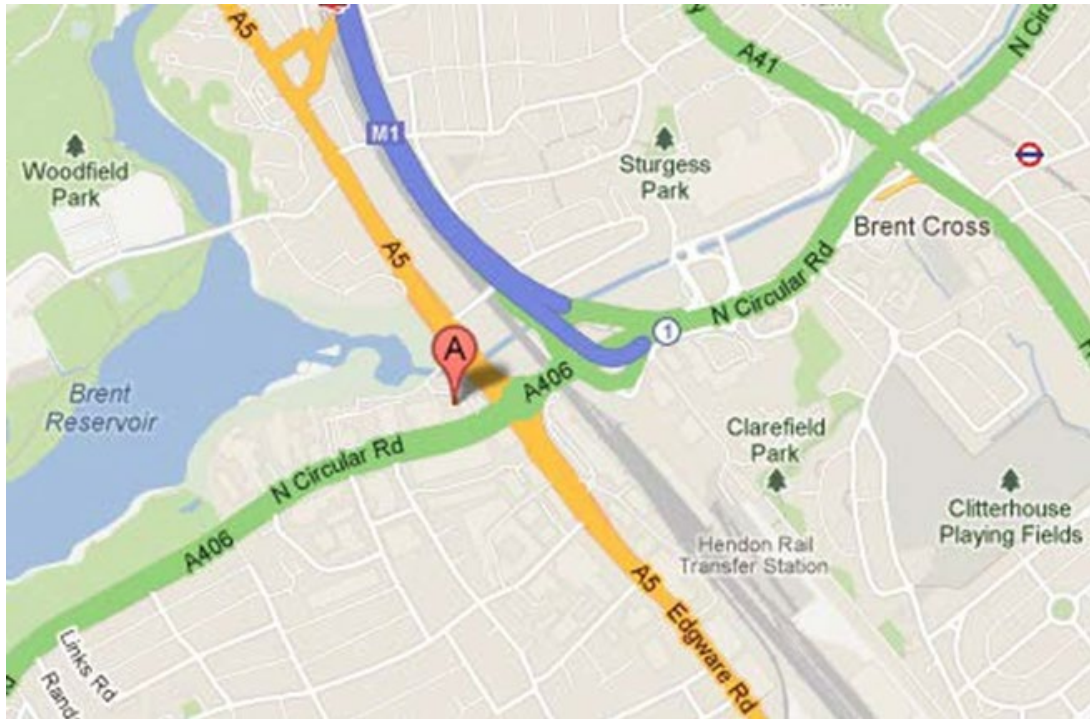

Inspection site locations

From February 2023, we will have 5 vehicle licensing inspection sites:

North site	–	Enfield
West site	–	Heston
Central West site	–	Staples Corner
Central East site	–	Rainham
South East site	–	Sidcup

Enfield

Address: Unit 2, Watermill Business Centre, Edison Road, Enfield, London, EN3 7XF

What3Words: ///tribal.bleat.ruler

Heston

Address : NSL Inspection Centre, Unit 20a, Airlinks, Spitfire Way, Heston, TW5 9NR

What3Words: ///fault.bike.commented

Staples Corner

Address: Unit 2 Aquarius Business Park, Priestley Way, Staples Corner, London, NW2 7AN

What3Words: ///record.venue.from

Rainham

Address: Unit 10 Segro Park, Rainham, RM13 8HY

What3Words: ///diner.waving.bind

Sidcup

Address: Unit 13 & 14, Klinger Industrial Park, Edgington Way, Sidcup, DA14 5AF

What3Words: ///muddy.clip.forget