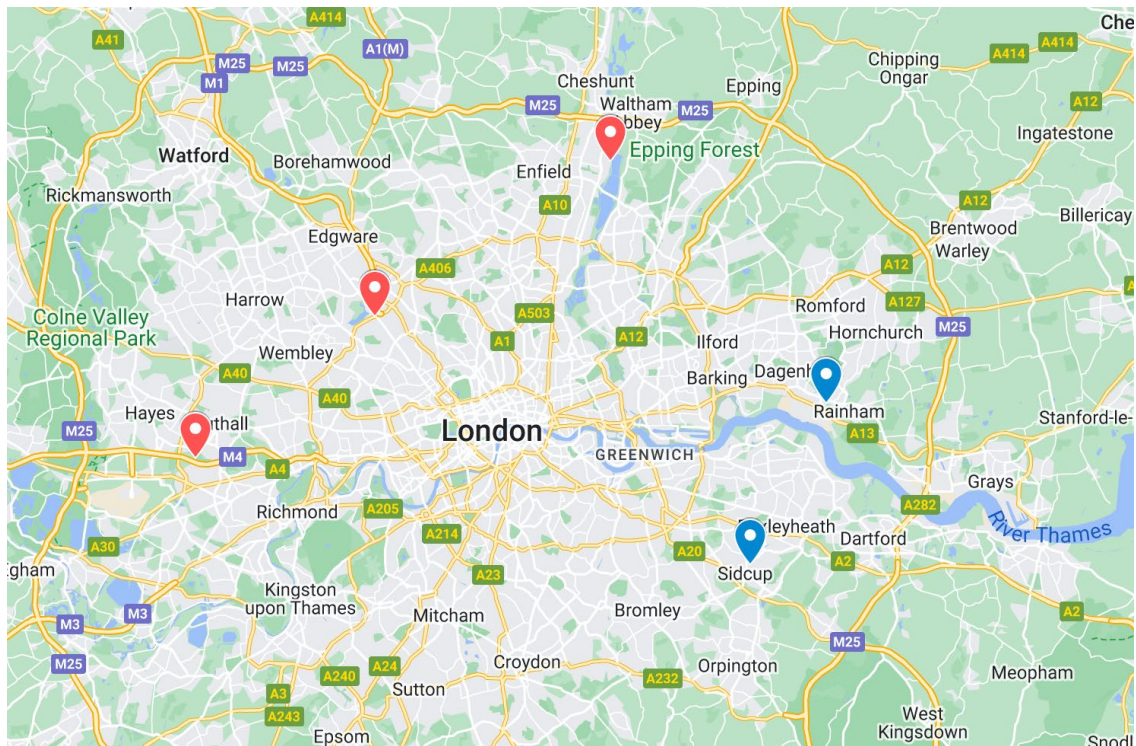

Inspection site locations

From February 2023, we will have 5 vehicle licensing inspection sites:

North site	–	Enfield
West site	–	Heston
Central West site	–	Staples Corner
Central East site	–	Rainham
South East site	–	Sidcup

What3Words: ///fault.bike.commented

Staples Corner

Address: Unit 2 Aquarius Business Park, Priestley Way, Staples Corner, London, NW2 7AN

What3Words: ///record.venue.from

Rainham

Address: Unit 10 Segro Park, Rainham, RM13 8HY

What3Words: ///diner.waving.bind

Sidcup

Address: Unit 13 & 14, Klinger Industrial Park, Edgington Way, Sidcup, DA14 5AF

What3Words: ///muddy.clip.forget