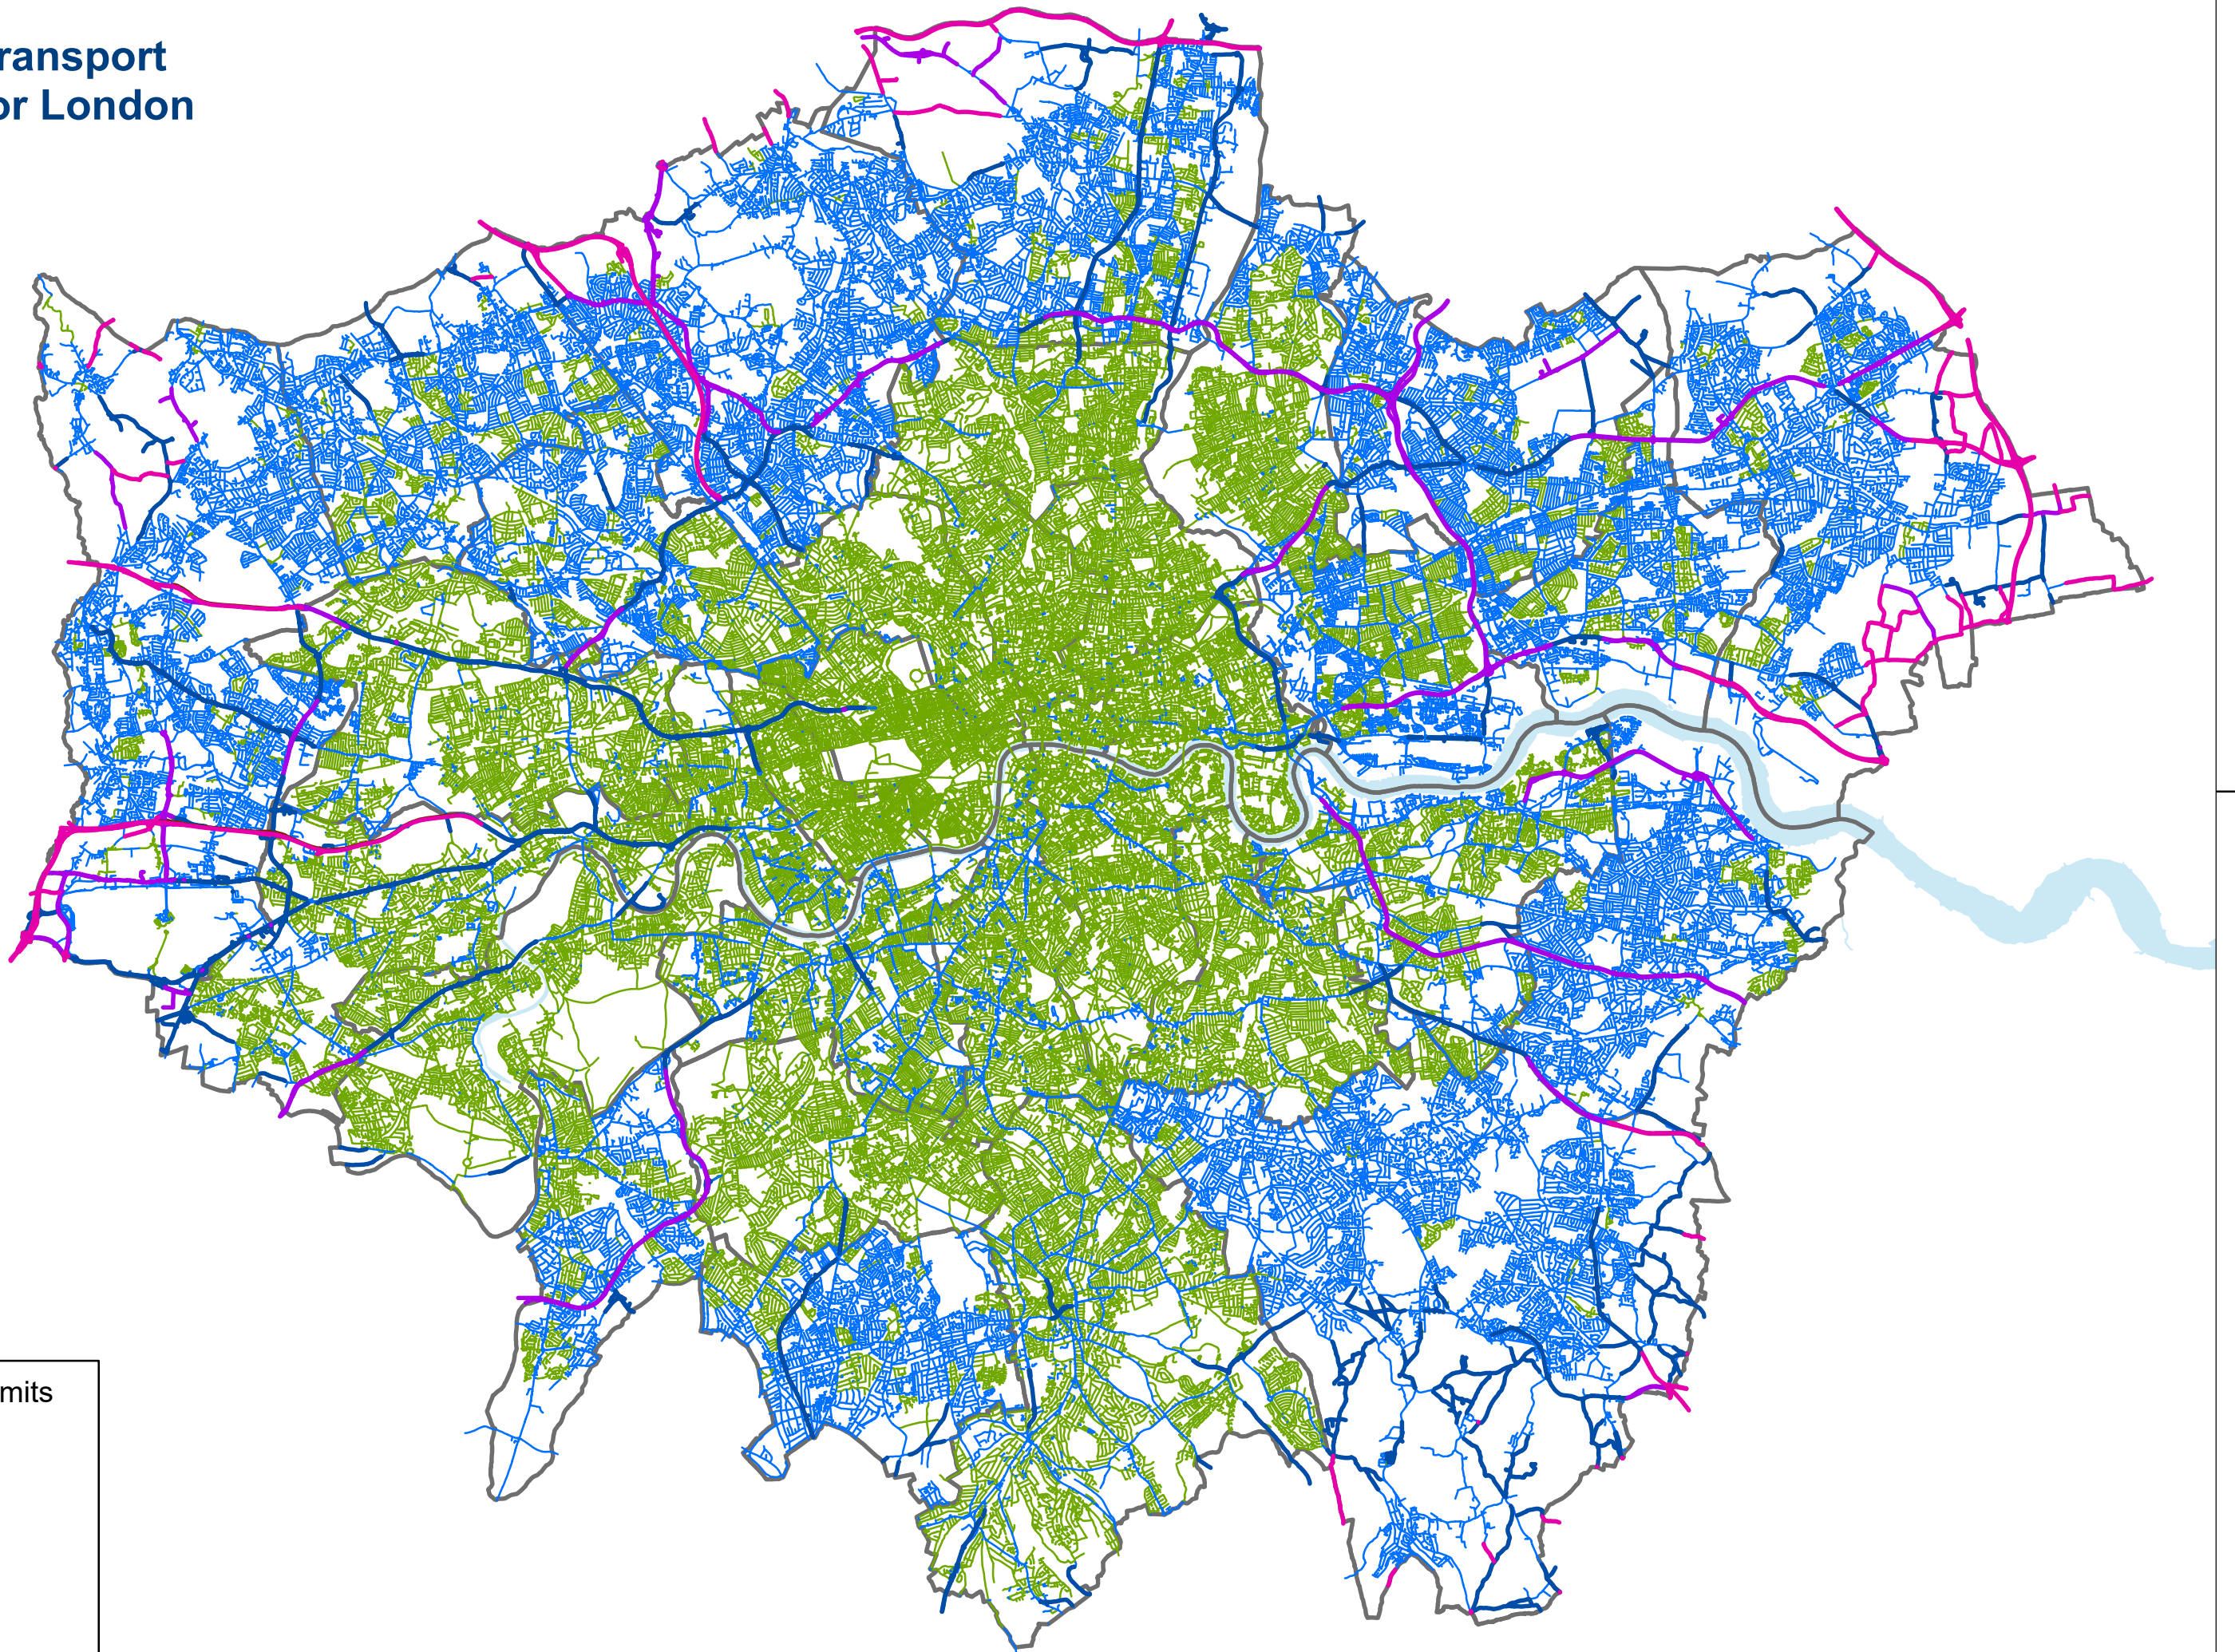

Transport
for London

Speed Limits

- 20 mph
- 30 mph
- 40 mph
- 50 mph
- 60 mph
- NS

NS: National Speed Limit